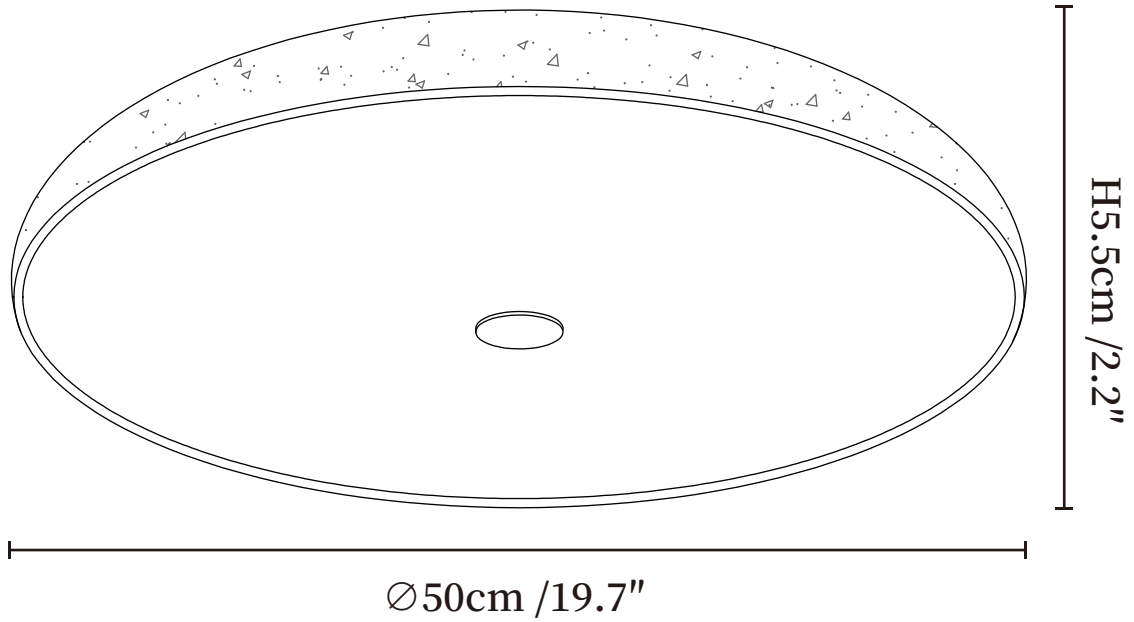

SPECIFICATION SHEET

SPECIFICATION DETAILS

*For custom options, consult factory for details

Fixture Dimensions	$\text{Ø} 14.6'' \times \text{H } 2.2''$
Light source	Integrated LED
Wattage	~28W
Voltage	AC 110-240V
Dimming	Not supported
CRI(Ra)	90+CRI
Mounting	Hardwired.
LED Rated Life	30000 hours
Color Temperature	Warm Light (3000K), Neutral Light (4000K), Cool Light (6000K)
Control method	Compatible with common wall switches (not included)
Finishes	Yellow Travertine.
Shade Details	White.
Material	Yellow Travertine, Glass.

SPECIFICATION SHEET

SPECIFICATION DETAILS

*For custom options, consult factory for details

Fixture Dimensions	Ø 19.7" x H 2.2"
Light source	Integrated LED
Wattage	~42W
Voltage	AC 110-240V
Dimming	Not supported
CRI(Ra)	90+CRI
Mounting	Hardwired.
LED Rated Life	30000 hours
Color Temperature	Warm Light (3000K), Neutral Light (4000K), Cool Light (6000K)
Control method	Compatible with common wall switches (not included)
Finishes	Yellow Travertine.
Shade Details	White.
Material	Yellow Travertine, Glass.

SPECIFICATION SHEET

SPECIFICATION DETAILS

*For custom options, consult factory for details

Fixture Dimensions	Ø 24.4" x H 2.2"
Light source	Integrated LED
Wattage	~52W
Voltage	AC 110-240V
Dimming	Not supported
CRI(Ra)	90+CRI
Mounting	Hardwired.
LED Rated Life	30000 hours
Color Temperature	Warm Light (3000K), Neutral Light (4000K), Cool Light (6000K)
Control method	Compatible with common wall switches(not included)
Finishes	Yellow Travertine.
Shade Details	White.
Material	Yellow Travertine, Glass.