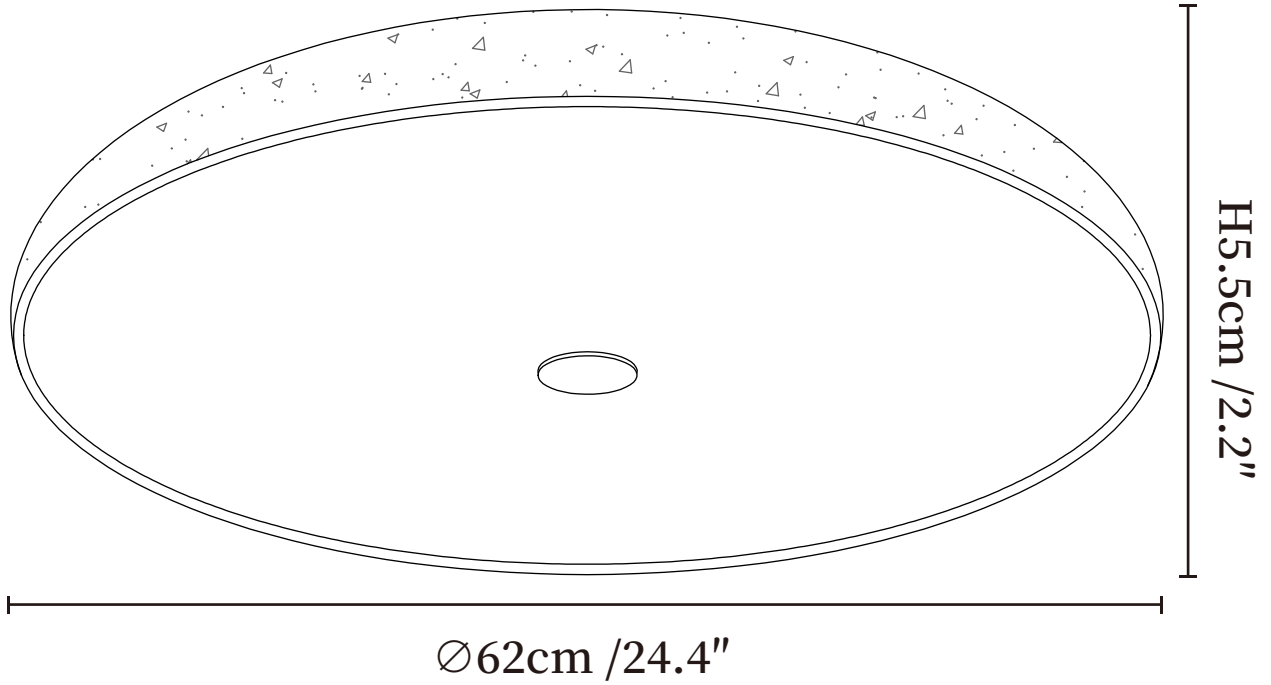

SPECIFICATION SHEET

SPECIFICATION DETAILS

*For custom options, consult factory for details

Fixture Dimensions	$\text{Ø} 14.6'' \times \text{H } 2.2''$
Light source	Integrated LED
Wattage	~28W
Voltage	AC 110-240V
Dimming	Not supported
CRI(Ra)	90+CRI
Mounting	Hardwired.
LED Rated Life	30000 hours
Color Temperature	Warm Light (3000K), Neutral Light (4000K), Cool Light (6000K)
Control method	Compatible with common wall switches (not included)
Finishes	Yellow Travertine.
Shade Details	White.
Material	Yellow Travertine, Glass.

SPECIFICATION SHEET

SPECIFICATION DETAILS

*For custom options, consult factory for details

Fixture Dimensions	Ø 19.7" x H 2.2"
Light source	Integrated LED
Wattage	~42W
Voltage	AC 110-240V
Dimming	Not supported
CRI(Ra)	90+CRI
Mounting	Hardwired.
LED Rated Life	30000 hours
Color Temperature	Warm Light (3000K), Neutral Light (4000K), Cool Light (6000K)
Control method	Compatible with common wall switches (not included)
Finishes	Yellow Travertine.
Shade Details	White.
Material	Yellow Travertine, Glass.

SPECIFICATION SHEET

SPECIFICATION DETAILS

*For custom options, consult factory for details

Fixture Dimensions	Ø 24.4" x H 2.2"
Light source	Integrated LED
Wattage	~52W
Voltage	AC 110-240V
Dimming	Not supported
CRI(Ra)	90+CRI
Mounting	Hardwired.
LED Rated Life	30000 hours
Color Temperature	Warm Light (3000K), Neutral Light (4000K), Cool Light (6000K)
Control method	Compatible with common wall switches(not included)
Finishes	Yellow Travertine.
Shade Details	White.
Material	Yellow Travertine, Glass.