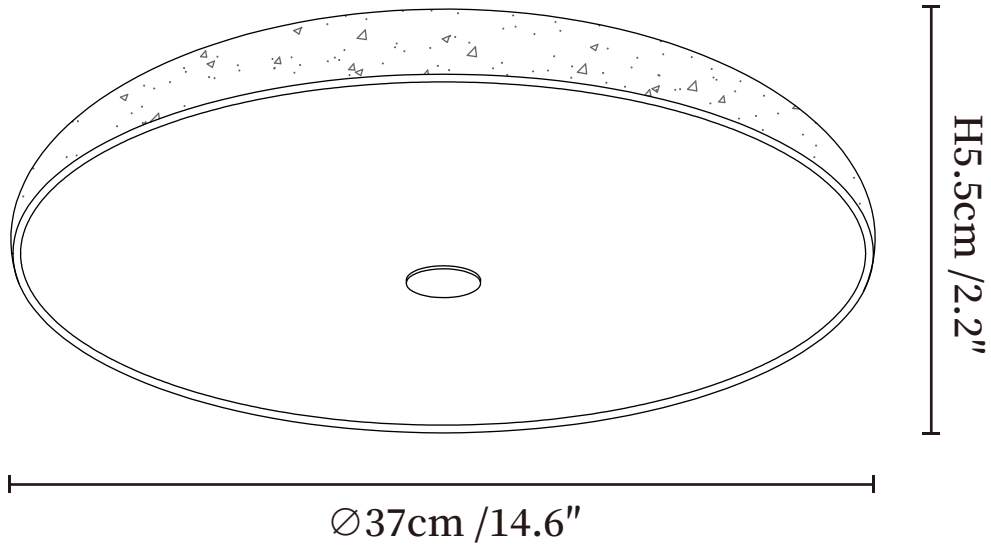

SPECIFICATION SHEET

SPECIFICATION DETAILS

*For custom options, consult factory for details

Fixture Dimensions	$\text{Ø} 14.6'' \times \text{H } 2.2''$
Light source	Integrated LED
Wattage	~28W
Voltage	AC 110-240V
Dimming	Not supported
CRI(Ra)	90+CRI
Mounting	Hardwired.
LED Rated Life	30000 hours
Color Temperature	Warm Light (3000K), Neutral Light (4000K), Cool Light (6000K)
Control method	Compatible with common wall switches (not included)
Finishes	Yellow Travertine.
Shade Details	White.
Material	Yellow Travertine, Glass.

SPECIFICATION SHEET

SPECIFICATION DETAILS

*For custom options, consult factory for details

Fixture Dimensions	Ø 19.7" x H 2.2"
Light source	Integrated LED
Wattage	~42W
Voltage	AC 110-240V
Dimming	Not supported
CRI(Ra)	90+CRI
Mounting	Hardwired.
LED Rated Life	30000 hours
Color Temperature	Warm Light (3000K), Neutral Light (4000K), Cool Light (6000K)
Control method	Compatible with common wall switches (not included)
Finishes	Yellow Travertine.
Shade Details	White.
Material	Yellow Travertine, Glass.

SPECIFICATION SHEET

SPECIFICATION DETAILS

*For custom options, consult factory for details

Fixture Dimensions	Ø 24.4" x H 2.2"
Light source	Integrated LED
Wattage	~52W
Voltage	AC 110-240V
Dimming	Not supported
CRI(Ra)	90+CRI
Mounting	Hardwired.
LED Rated Life	30000 hours
Color Temperature	Warm Light (3000K), Neutral Light (4000K), Cool Light (6000K)
Control method	Compatible with common wall switches(not included)
Finishes	Yellow Travertine.
Shade Details	White.
Material	Yellow Travertine, Glass.