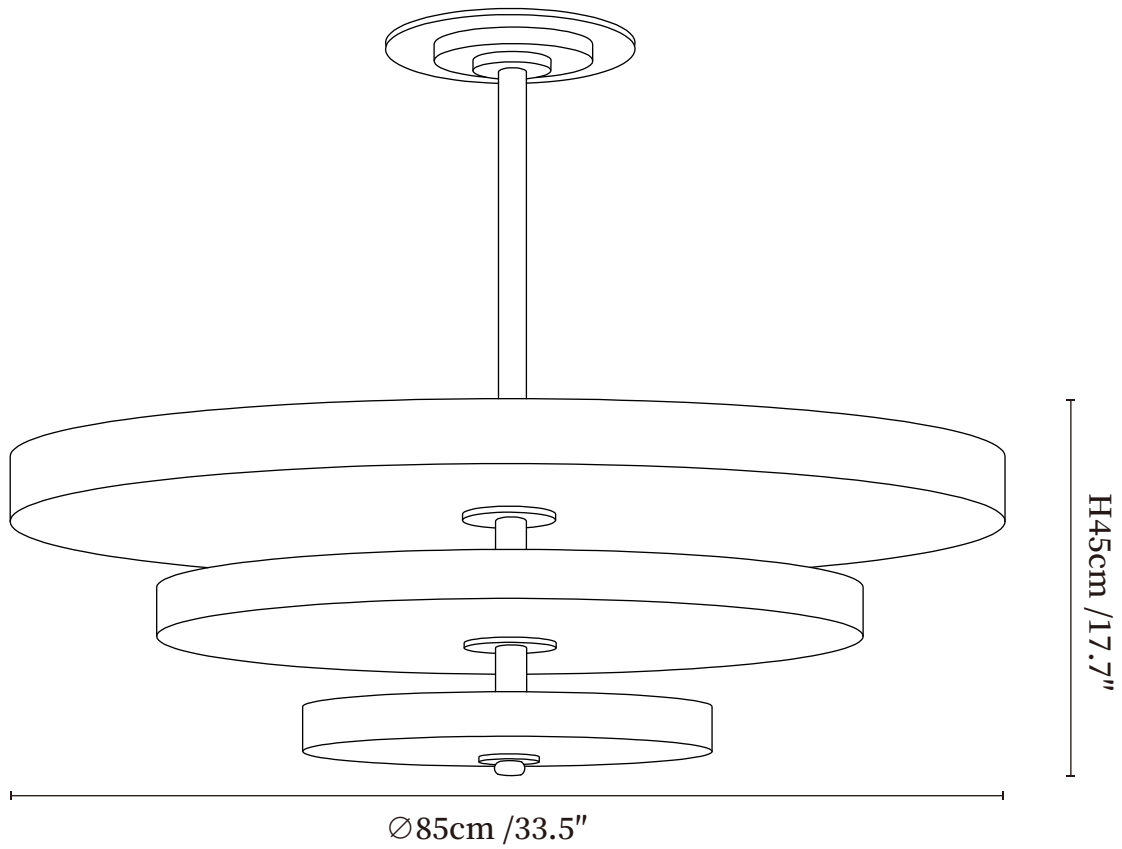

## SPECIFICATION DETAILS

\*For custom options, consult factory for details

<b>Fixture Dimensions</b>	Ø 33.5" x H 17.7"
<b>Light source</b>	Integrated LED
<b>Wattage</b>	~ 5W
<b>Voltage</b>	AC 110-240V
<b>Dimming</b>	Not supported
<b>CRI(Ra)</b>	90+ CRI
<b>Mounting</b>	Hardwired.
<b>LED Rated Life</b>	30000 hours
<b>Color Temperature</b>	Warm Light (3000K), Neutral Light (4000K), Cool Light (6000K)
<b>Control method</b>	Compatible with common wall switches (not included)
<b>Finishes</b>	Bronze.
<b>Shadow Details</b>	White.
<b>Material</b>	Metal, Alabaster.
<b>Rod Length</b>	Suspension rod is 19.7", and can be spliced as needed.