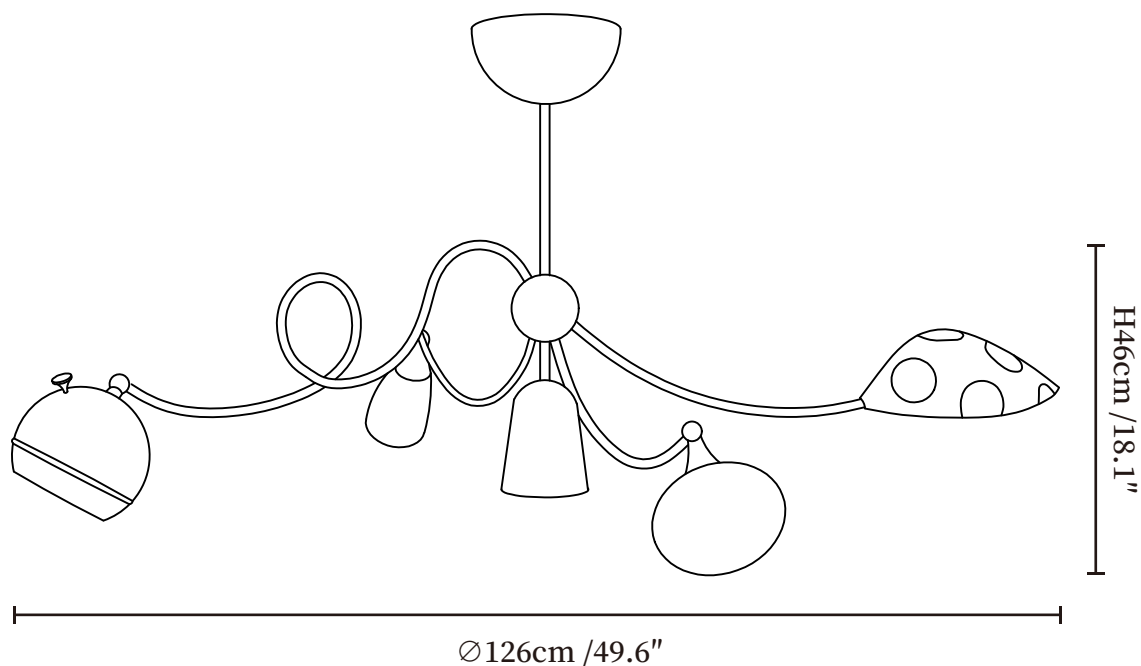

# SPECIFICATION SHEET

---

## SPECIFICATION DETAILS

\*For custom options, consult factory for details

<b>Fixture Dimensions</b>	Ø 49.6" x H 18.1"
<b>Light source</b>	G9(bulb not included)
<b>Wattage</b>	MAX5W incandescent bulb or LED equivalent.
<b>Voltage</b>	AC 110-240V
<b>Mounting</b>	Hardwired.
<b>Dimming</b>	Compatible with dimmable bulbs (bulb not included)
<b>Control method</b>	Compatible with common wall switches(not included)
<b>Finishes</b>	Black.
<b>Shade Details</b>	Green, Red.
<b>Material</b>	Metal, Glass.
<b>Rod Length</b>	Suspension rod is 19.7", and can be spliced as needed.