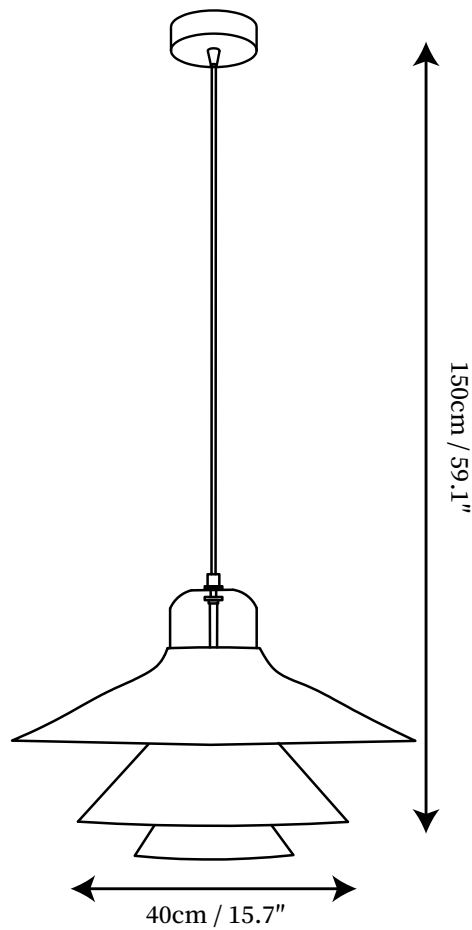

SPECIFICATION SHEET

SPECIFICATION DETAILS

*For custom options, consult factory for details

Fixture Dimensions	D 11.8" x H 59.1"
Light source	E26 or E27 (bulb not included)
Wattage	MAX 40W incandescent bulb or LED equivalent.
Voltage	AC 110-240V
Mounting	Hardwired.
Dimming	Compatible with dimmable bulbs (bulb not included)
Control method	Compatible with common wall switches (not included)
Finishes	White, Red, Green
Shade Details	White
Material	Aluminum, Glass
Wire Length	The standard length of the cord is 59" (150 cm), the length is adjustable.

SPECIFICATION SHEET

SPECIFICATION DETAILS

*For custom options, consult factory for details

Fixture Dimensions	D 15.7" x H 59.1"
Light source	E26 or E27 (bulb not included)
Wattage	MAX 40W incandescent bulb or LED equivalent.
Voltage	AC 110-240V
Mounting	Hardwired.
Dimming	Compatible with dimmable bulbs (bulb not included)
Control method	Compatible with common wall switches (not included)
Finishes	White, Red, Green
Shade Details	White
Material	Aluminum, Glass
Wire Length	The standard length of the cord is 59" (150 cm), the length is adjustable.