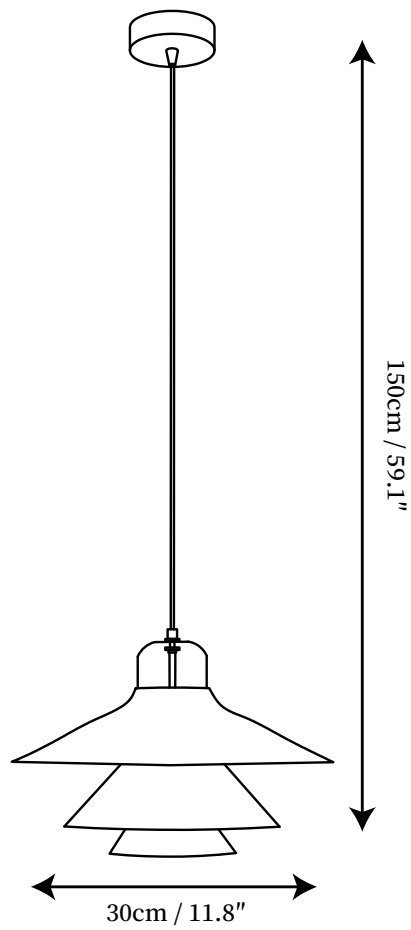

SPECIFICATION SHEET

SPECIFICATION DETAILS

*For custom options, consult factory for details

Fixture Dimensions	D 11.8" x H 59.1"
Light source	E26 or E27 (bulb not included)
Wattage	MAX 40W incandescent bulb or LED equivalent.
Voltage	AC 110-240V
Mounting	Hardwired.
Dimming	Compatible with dimmable bulbs (bulb not included)
Control method	Compatible with common wall switches (not included)
Finishes	White, Red, Green
Shade Details	White
Material	Aluminum, Glass
Wire Length	The standard length of the cord is 59" (150 cm), the length is adjustable.

SPECIFICATION SHEET

SPECIFICATION DETAILS

*For custom options, consult factory for details

Fixture Dimensions	D 15.7" x H 59.1"
Light source	E26 or E27 (bulb not included)
Wattage	MAX 40W incandescent bulb or LED equivalent.
Voltage	AC 110-240V
Mounting	Hardwired.
Dimming	Compatible with dimmable bulbs (bulb not included)
Control method	Compatible with common wall switches (not included)
Finishes	White, Red, Green
Shade Details	White
Material	Aluminum, Glass
Wire Length	The standard length of the cord is 59" (150 cm), the length is adjustable.