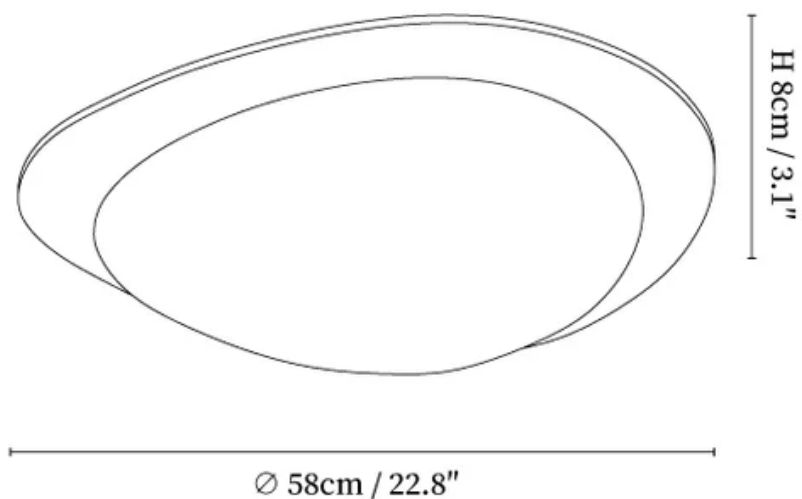

## SPECIFICATION DETAILS

\*For custom options, consult factory for details

<b>Fixture Dimensions</b>	$\varnothing$ 14.9" x H 3.1" $\varnothing$ 22.8" x H 3.1"
<b>Light source</b>	Integrated LED
<b>Wattage</b>	~18W/~27W
<b>Voltage</b>	AC 110-240V
<b>Dimming</b>	Yes
<b>CRI(Ra)</b>	90+CRI
<b>Mounting</b>	Hardwired.
<b>LED Rated Life</b>	30000 hours
<b>Color Temperature</b>	Warm Light (3000K), Neutral Light (4000K), Cool Light (6000K)
<b>Control method</b>	Compatible with common wall switches (not included)
<b>Finishes</b>	Walnut Wood.
<b>Shade Details</b>	White.
<b>Material</b>	Wood, Acrylic.