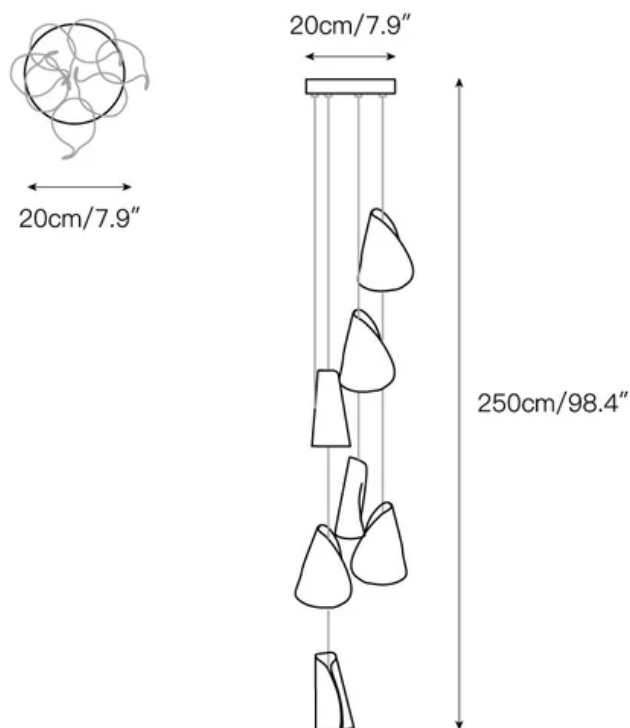

SPECIFICATION SHEET

SPECIFICATION DETAILS

*For custom options, consult factory for details

Fixture Dimensions	Ø 7.9" x H 98.4"
Light source	Integrated LED
Wattage	Single lamp power: ~5 watts
Voltage	AC 110-240V
Dimming	Yes
CRI(Ra)	90+CRI
Mounting	Hardwired.
LED Rated Life	50000 hours
Color Temperature	Warm Light (3000K), Neutral Light (4000K), Cool Light (6000K)
Control method	Compatible with common wall switches (included)
Finishes	Metal, Ceramics.
Shade Details	White.
Material	White.
Wire Length	The standard length of the cord is 59" (150 cm), the length is adjustable.