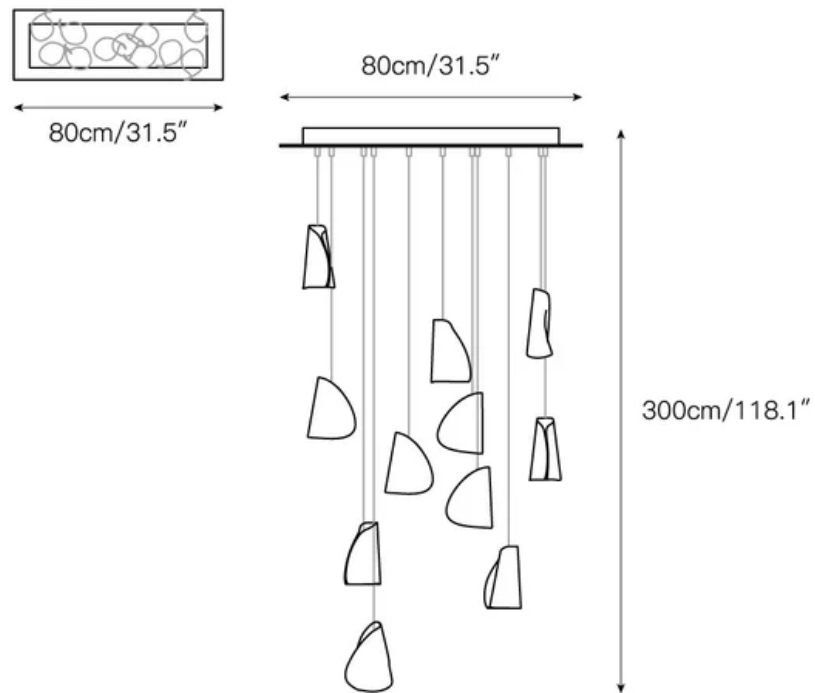

SPECIFICATION SHEET

SPECIFICATION DETAILS

*For custom options, consult factory for details

Fixture Dimensions	L 31.5" x H 118.1"
Light source	Integrated LED
Wattage	Single lamp power: ~5 watts
Voltage	AC 110-240V
Dimming	Yes
CRI(Ra)	90+CRI
Mounting	Hardwired.
LED Rated Life	50000 hours
Color Temperature	Warm Light (3000K), Neutral Light (4000K), Cool Light (6000K)
Control method	Compatible with common wall switches(included)
Finishes	Metal, Ceramics.
Shade Details	White.
Material	White.
Wire Length	The standard length of the cord is 59" (150 cm), the length is adjustable.