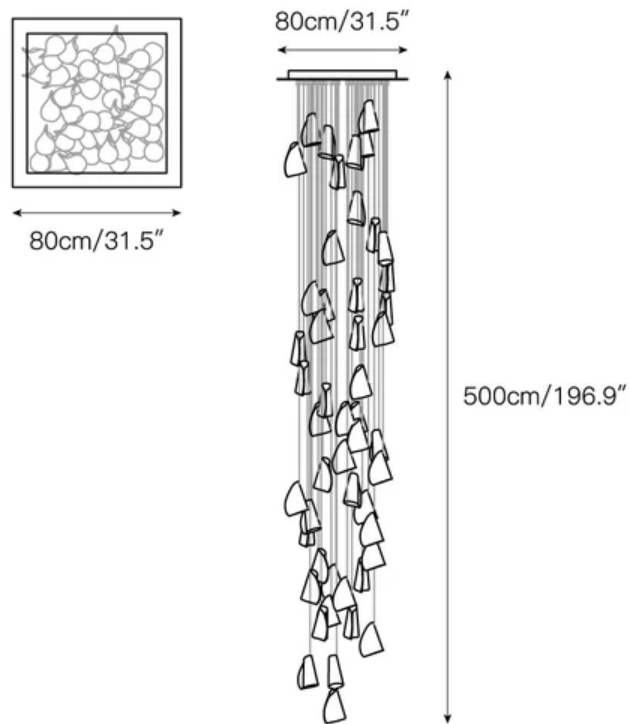

SPECIFICATION SHEET

SPECIFICATION DETAILS

*For custom options, consult factory for details

Fixture Dimensions	Ø 31.5" x H 196.9"
Light source	Integrated LED
Wattage	Single lamp power
Voltage	AC 110-240V
Dimming	Yes
CRI(Ra)	90+CRI
Mounting	Hardwired.
LED Rated Life	50000 hours
Color Temperature	Warm Light (3000K), Neutral Light (4000K), Cool Light (6000K)
Control method	Compatible with common wall switches (included)
Finishes	Metal, Ceramics.
Shade Details	White.
Material	White.
Wire Length	The standard length of the cord is 59" (150 cm), the length is adjustable.