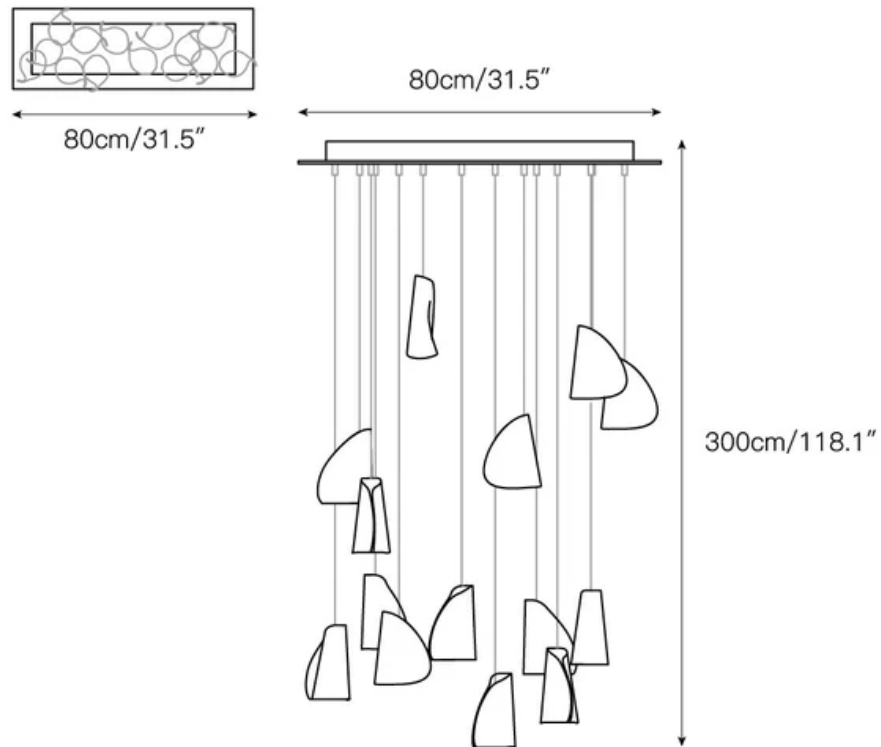

SPECIFICATION SHEET

SPECIFICATION DETAILS

*For custom options, consult factory for details

Fixture Dimmensions	L 31.5" x H 118.1"
Light source	Integrated LED
Wattage	Single lamp power: ~5 watts
Voltage	AC 110-240V
Dimming	Yes
CRI(Ra)	90+CRI
Mounting	Hardwired.
LED Rated Life	50000 hours
Color Temperature	Warm Light (3000K), Neutral Light (4000K), Cool Light (6000K)
Control method	Compatible with common wall switches(included)
Finishes	Metal, Ceramics.
Shade Details	White.
Material	White.
Wire Length	The standard length of the cord is 59" (150 cm), the length is adjustable.