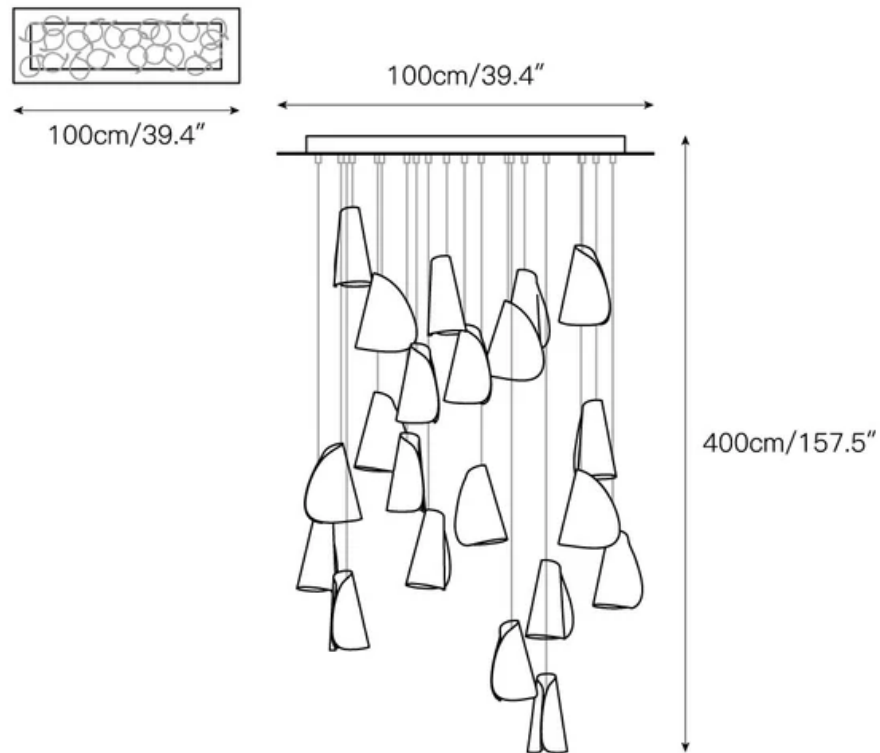

SPECIFICATION SHEET

SPECIFICATION DETAILS

*For custom options, consult factory for details

Fixture Dimensions	L 39.4" x H 157.5"
Light source	Integrated LED
Wattage	Single lamp power: ~
Voltage	AC 110-240V
Dimming	Yes
CRI(Ra)	90+CRI
Mounting	Hardwired.
LED Rated Life	50000 hours
Color Temperature	Warm Light (3000K), Neutral Light (4000K), Cool Light (6000K)
Control method	Compatible with common wall switches (included)
Finishes	Metal, Ceramics.
Shade Details	White.
Material	White.
Wire Length	The standard length of the cord is 59" (150 cm), the length is adjustable.