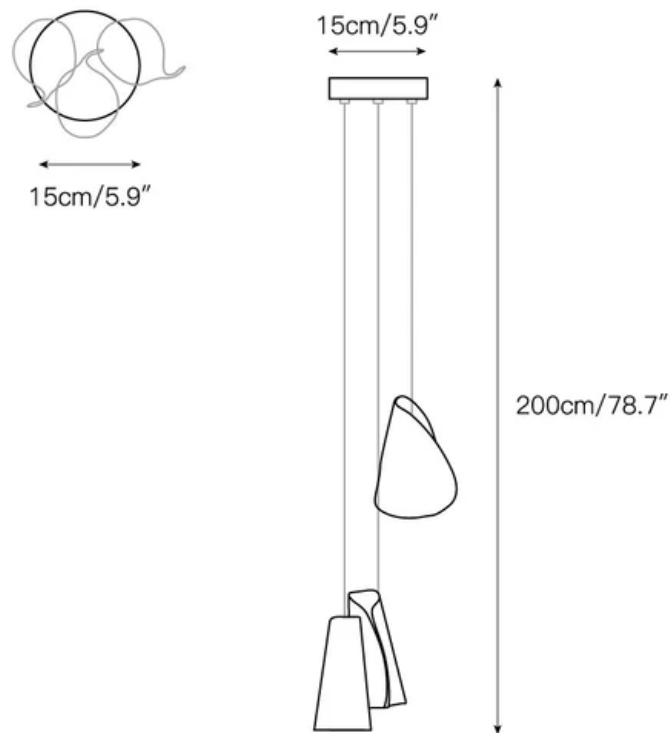

## SPECIFICATION DETAILS

\*For custom options, consult factory for details

|                    |  |
|--------------------|--|
| Fixture Dimensions | Ø 5.5" x H 7.1"  |
| Light source       | Integrated LED   |
| Wattage            | Single lamp power: ~5 watts  |
| Voltage            | AC 110-240V  |
| Dimming            | Yes  |
| CRI(Ra)            | 90+CRI   |
| Mounting           | Hardwired.   |
| LED Rated Life     | 50000 hours  |
| Color Temperature  | Warm Light (3000K), Neutral Light (4000K), Cool Light (6000K)              |
| Control method     | Compatible with common wall switches (included)                            |
| Finishes           | Metal, Ceramics.   |
| Shade Details      | White.   |
| Material           | White.   |
| Wire Length        | The standard length of the cord is 59" (150 cm), the length is adjustable. |

## SPECIFICATION DETAILS

\*For custom options, consult factory for details

|                    |  |
|--------------------|--|
| Fixture Dimensions | Ø 5.9" x H 78.7"   |
| Light source       | Integrated LED   |
| Wattage            | Single lamp power: ~5 watts  |
| Voltage            | AC 110-240V  |
| Dimming            | Yes  |
| CRI(Ra)            | 90+CRI   |
| Mounting           | Hardwired.   |
| LED Rated Life     | 50000 hours  |
| Color Temperature  | Warm Light (3000K), Neutral Light (4000K), Cool Light (6000K)              |
| Control method     | Compatible with common wall switches(not included)                         |
| Finishes           | Metal, Ceramics.   |
| Shade Details      | White.   |
| Material           | White.   |
| Wire Length        | The standard length of the cord is 59" (150 cm), the length is adjustable. |