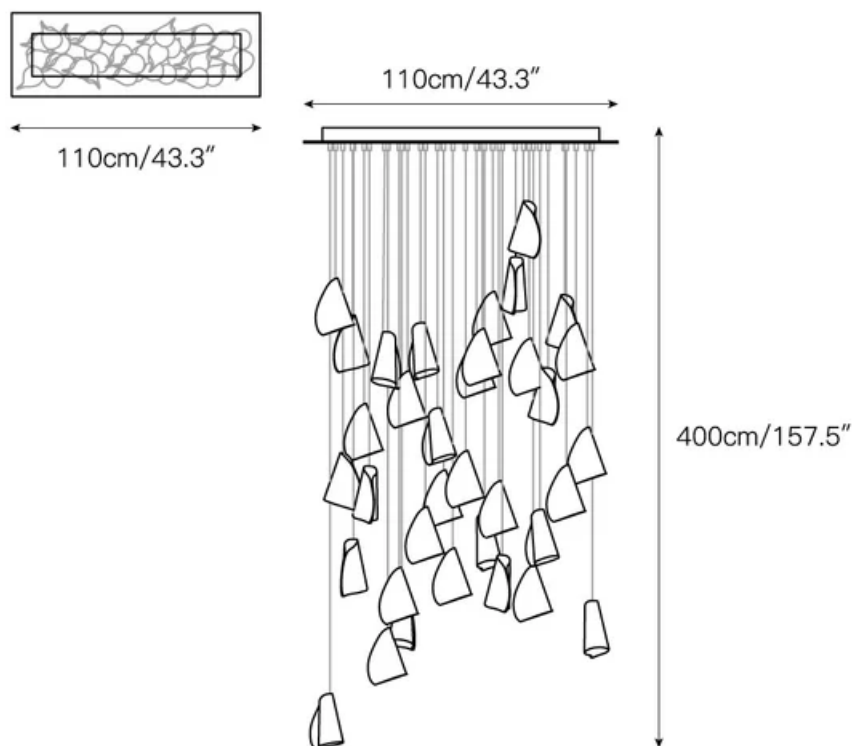

SPECIFICATION SHEET

SPECIFICATION DETAILS

*For custom options, consult factory for details

Fixture Dimensions	L 43.3" x H 157.5"
Light source	Integrated LED
Wattage	Single lamp power: ~5 watts
Voltage	AC 110-240V
Dimming	Yes
CRI(Ra)	90+CRI
Mounting	Hardwired.
LED Rated Life	50000 hours
Color Temperature	Warm Light (3000K), Neutral Light (4000K), Cool Light (6000K)
Control method	Compatible with common wall switches (included)
Finishes	Metal, Ceramics.
Shade Details	White.
Material	White.
Wire Length	The standard length of the cord is 59" (150 cm), the length is adjustable.