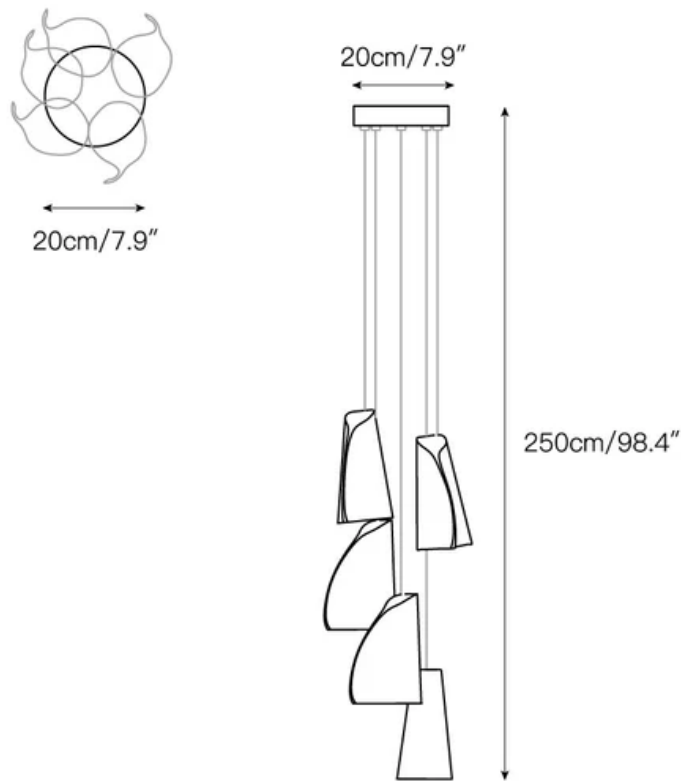

SPECIFICATION SHEET

SPECIFICATION DETAILS

*For custom options, consult factory for details

Fixture Dimensions	Ø 7.9" x H 98.4"
Light source	Integrated LED
Wattage	Single lamp power: ~5 watts
Voltage	AC 110-240V
Dimming	Yes
CRI(Ra)	90+CRI
Mounting	Hardwired.
LED Rated Life	50000 hours
Color Temperature	Warm Light (3000K), Neutral Light (4000K), Cool Light (6000K)
Control method	Compatible with common wall switches (included)
Finishes	Metal, Ceramics.
Shade Details	White.
Material	White.
Wire Length	The standard length of the cord is 59" (150 cm), the length is adjustable.