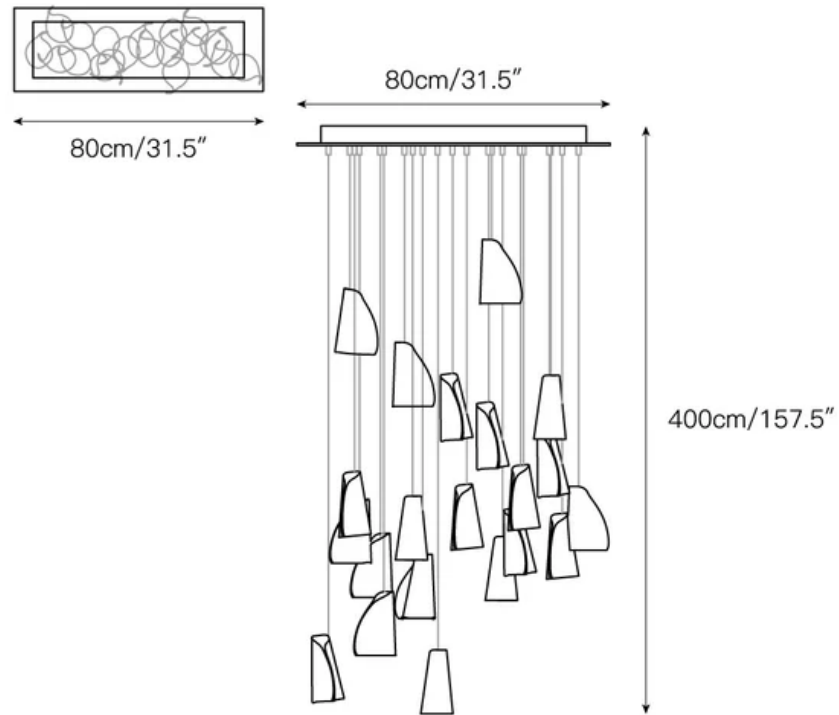

SPECIFICATION SHEET

SPECIFICATION DETAILS

*For custom options, consult factory for details

Fixture Dimensions	L 31.5" x H 157.5"
Light source	Integrated LED
Wattage	Single lamp power: ~5 watts
Voltage	AC 110-240V
Dimming	Yes
CRI(Ra)	90+CRI
Mounting	Hardwired.
LED Rated Life	50000 hours
Color Temperature	Warm Light (3000K), Neutral Light (4000K), Cool Light (6000K)
Control method	Compatible with common wall switches (included)
Finishes	Metal, Ceramics.
Shade Details	White.
Material	White.
Wire Length	The standard length of the cord is 59" (150 cm), the length is adjustable.