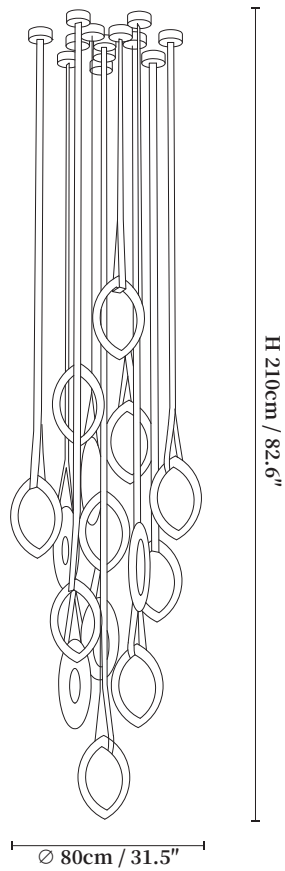

SPECIFICATION SHEET

SPECIFICATION DETAILS

*For custom options, consult factory for details

Fixture Dimensions	Ø 31.5" x H 82.6"
Light source	Integrated LED
Wattage	Total power ~24 watts
Voltage	AC 110-240V
Dimming	Not supported
CRI(Ra)	90+CRI
Mounting	Hardwired.
LED Rated Life	50000 hours
Color Temperature	Warm Light (3000K), Neutral Light (4000K), Cool Light (6000K)
Control method	Compatible with common wall switches(not included)
Finishes	Black
Shade Details	Amber, Clear, Gold, Blue
Material	Metal, Glass, Leather belt
Wire Length	The standard length of the cord is 59" (150 cm), the length is adjustable.