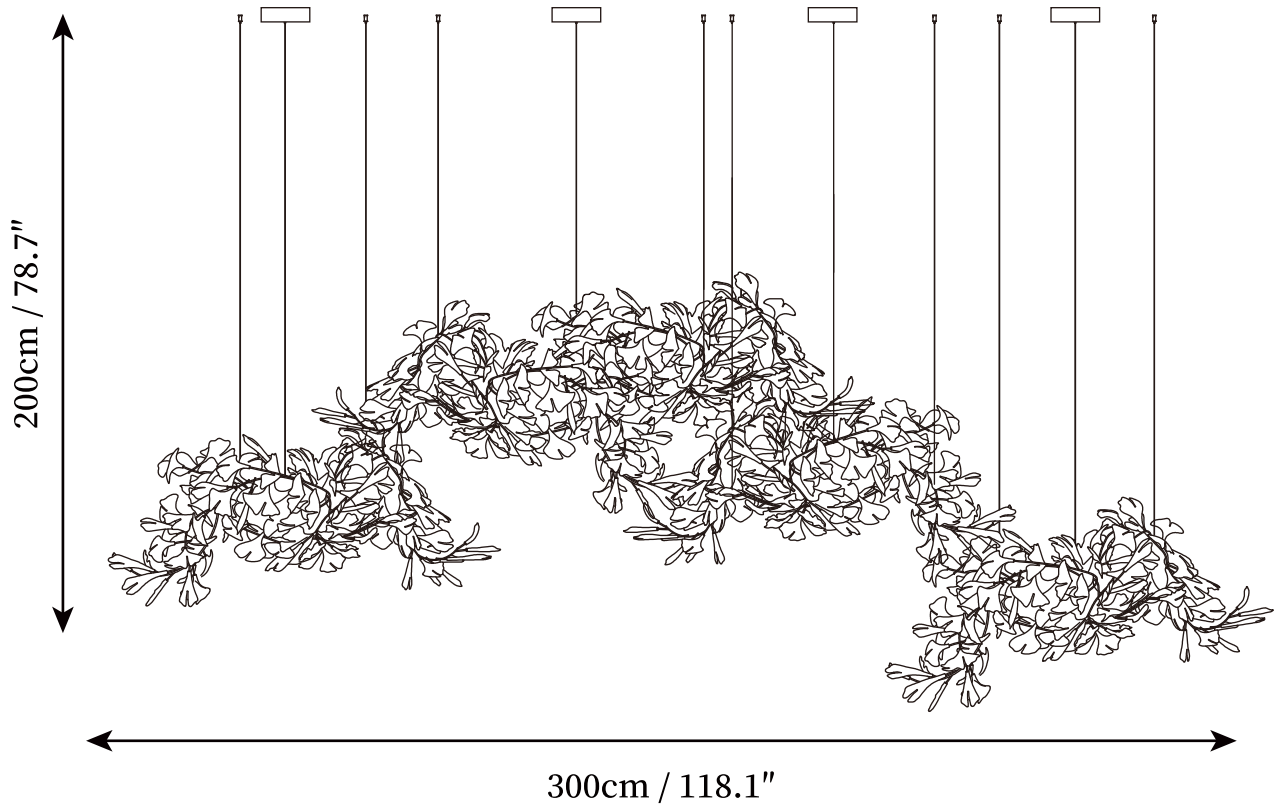

SPECIFICATION DETAILS

*For custom options, consult factory for details

Fixture Dimensions	L 78.7" x H 78.7"
Light source	G9. (bulb not included).
Wattage	~ 5W incandescent bulb or LED equivalent.
Voltage	AC 110-240V
Mounting	Hardwired.
Dimming	Compatible with dimmable bulbs (bulb not included)
Control method	Compatible with common wall switches(not included)
Finishes	Gold.
Shade Details	White.
Material	Metal, Iron, Ceramics.
Wire Length	The standard length of the cord is 59" (150 cm), the length is adjustable.

SPECIFICATION DETAILS

*For custom options, consult factory for details

Fixture Dimensions	L 98.4" x H 78.7"
Light source	G9. (bulb not included).
Wattage	~ 5W incandescent bulb or LED equivalent.
Voltage	AC 110-240V
Mounting	Hardwired.
Dimming	Compatible with dimmable bulbs (bulb not included)
Control method	Compatible with common wall switches (not included)
Finishes	Gold.
Shade Details	White.
Material	Metal, Iron, Ceramics.
Wire Length	The standard length of the cord is 59" (150 cm), the length is adjustable.

SPECIFICATION DETAILS

*For custom options, consult factory for details

Fixture Dimensions	L 118.1" x H 78.7
Light source	G9. (bulb not included).
Wattage	~ 5W incandescent bulb or LED equivalent.
Voltage	AC 110-240V
Mounting	Hardwired.
Dimming	Compatible with dimmable bulbs (bulb not included)
Control method	Compatible with common wall switches (not included)
Finishes	Gold.
Shade Details	White.
Material	Metal, Iron, Ceramics.
Wire Length	The standard length of the cord is 59" (150 cm), the length is adjustable.