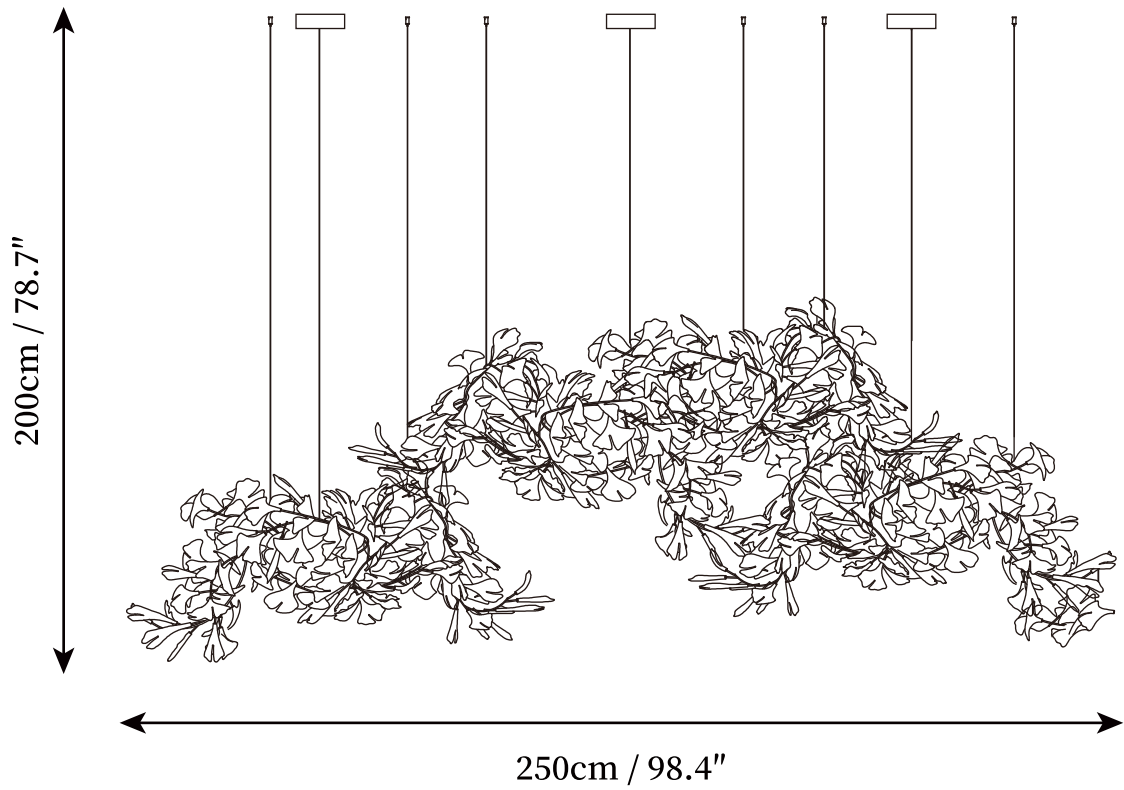

SPECIFICATION DETAILS

*For custom options, consult factory for details

Fixture Dimensions	L 78.7" x H 78.7"
Light source	G9. (bulb not included).
Wattage	~ 5W incandescent bulb or LED equivalent.
Voltage	AC 110-240V
Mounting	Hardwired.
Dimming	Compatible with dimmable bulbs (bulb not included)
Control method	Compatible with common wall switches(not included)
Finishes	Gold.
Shade Details	White.
Material	Metal, Iron, Ceramics.
Wire Length	The standard length of the cord is 59" (150 cm), the length is adjustable.

SPECIFICATION DETAILS

*For custom options, consult factory for details

Fixture Dimensions	L 98.4" x H 78.7"
Light source	G9. (bulb not included).
Wattage	~ 5W incandescent bulb or LED equivalent.
Voltage	AC 110-240V
Mounting	Hardwired.
Dimming	Compatible with dimmable bulbs (bulb not included)
Control method	Compatible with common wall switches (not included)
Finishes	Gold.
Shade Details	White.
Material	Metal, Iron, Ceramics.
Wire Length	The standard length of the cord is 59" (150 cm), the length is adjustable.

SPECIFICATION DETAILS

*For custom options, consult factory for details

Fixture Dimensions	L 118.1" x H 78.7
Light source	G9. (bulb not included).
Wattage	~ 5W incandescent bulb or LED equivalent.
Voltage	AC 110-240V
Mounting	Hardwired.
Dimming	Compatible with dimmable bulbs (bulb not included)
Control method	Compatible with common wall switches (not included)
Finishes	Gold.
Shade Details	White.
Material	Metal, Iron, Ceramics.
Wire Length	The standard length of the cord is 59" (150 cm), the length is adjustable.