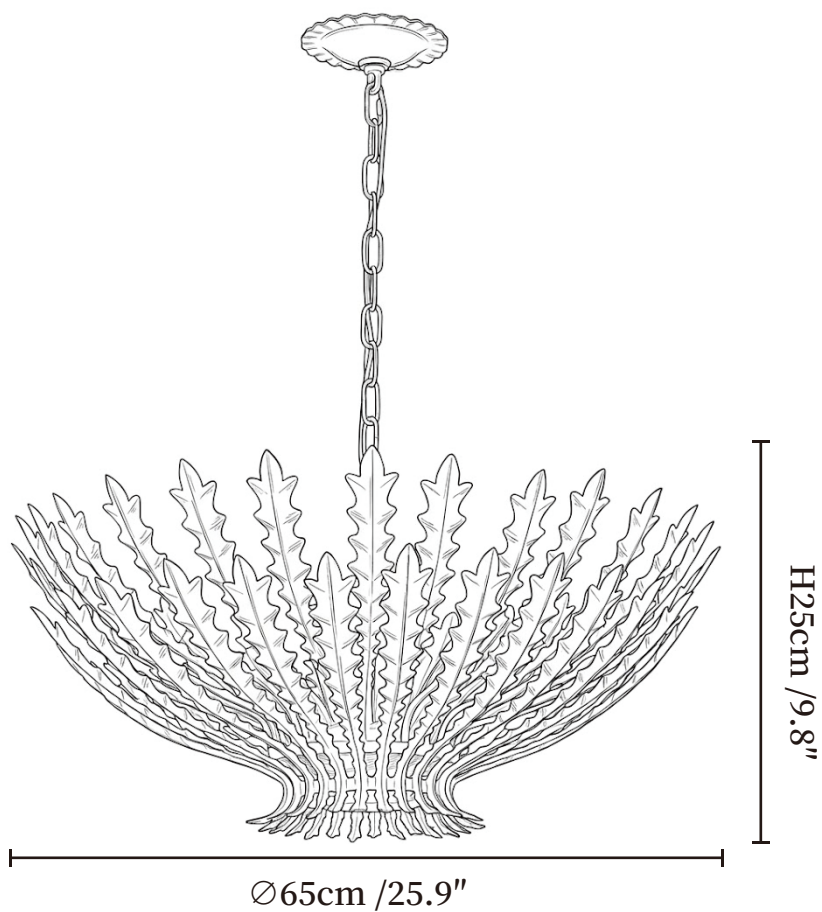

SPECIFICATION SHEET

SPECIFICATION DETAILS

*For custom options, consult factory for details

Fixture Dimensions	Ø 25.9" x H 9.8"
Light source	G9 (bulb not included)
Wattage	MAX 5W incandescent bulb or LED equivalent.
Voltage	AC 110-240V
Mounting	Hardwired.
Dimming	Compatible with dimmable bulbs (bulb not included)
Control method	Compatible with common wall switches (not included)
Finishes	Gold.
Shade Details	Gold.
Material	Metal.
Rod Length	Suspension rod is 19.7" , and can be spliced as needed.