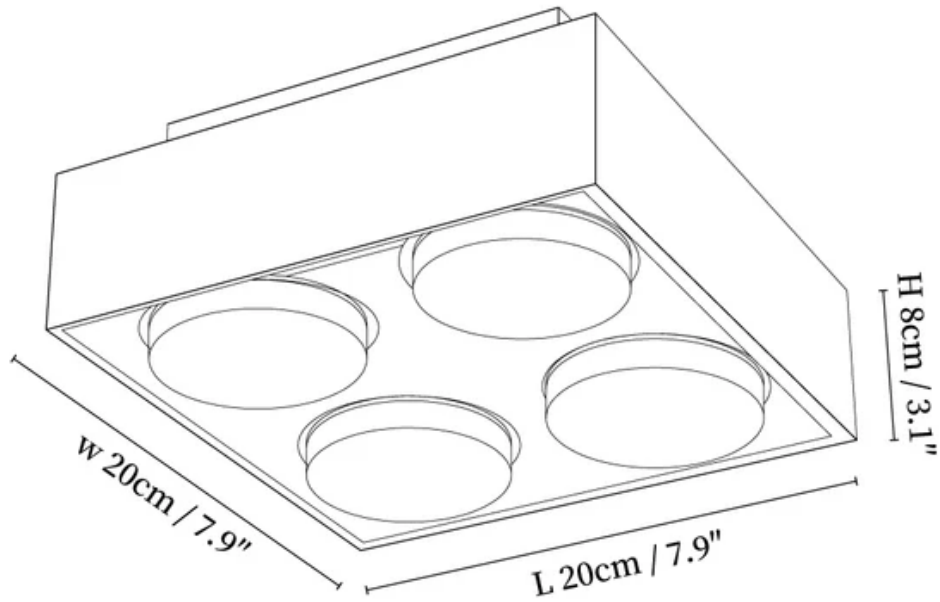

SPECIFICATION SHEET

SPECIFICATION DETAILS

*For custom options, consult factory for details

Fixture Dimensions	L 7.9" x W 7.9" x H 3.1"
Light source	G9(bulb not included)
Wattage	MAX 5W incandescent bulb or LED equivalent.
Voltage	AC 110-240V
Mounting	Hardwired.
Dimming	Please purchase dimmable light bulbs separately.
Control method	Compatible with common wall switches (not included)
Finishes	Black Travertine, Walnut Wood.
Shade Details	White.
Material	Black Travertine, Metal, Acrylic, Wood.