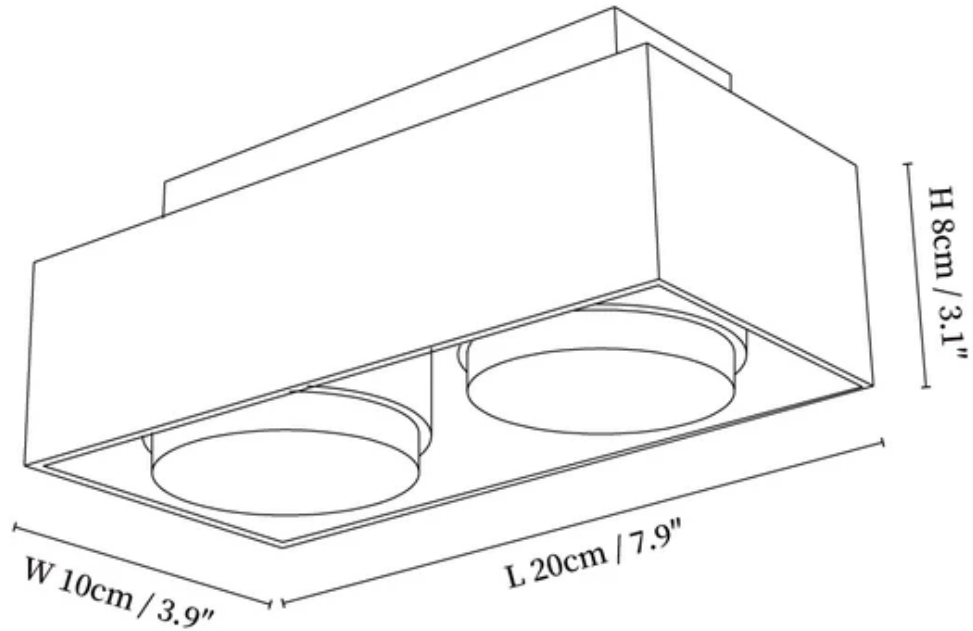

SPECIFICATION SHEET

SPECIFICATION DETAILS

*For custom options, consult factory for details

Fixture Dimensions	L 3.9" x W 3.9" x H 3.1"
Light source	GX53 (bulb not included)
Wattage	MAX 5W incandescent bulb or LED equivalent.
Voltage	AC 110-240V
Mounting	Hardwired.
Dimming	Please purchase dimmable light bulbs separately.
Control method	Compatible with common wall switches (not included)
Finishes	Black Travertine, Walnut Wood.
Shade Details	White.
Material	Black Travertine, Metal, Acrylic, Wood.

SPECIFICATION SHEET

SPECIFICATION DETAILS

*For custom options, consult factory for details

Fixture Dimensions	L 7.9" x W 3.9" x H 3.1"
Light source	GX53(bulb not included)
Wattage	MAX 5W incandescent bulb or LED equivalent.
Voltage	AC 110-240V
Mounting	Hardwired.
Dimming	Please purchase dimmable light bulbs separately.
Control method	Compatible with common wall switches (not included)
Finishes	Black Travertine, Walnut Wood.
Shade Details	White.
Material	Black Travertine, Metal, Acrylic, Wood.

SPECIFICATION SHEET

SPECIFICATION DETAILS

*For custom options, consult factory for details

Fixture Dimensions	L 11.8" x W 3.9" x H 3.1"
Light source	GX53 (bulb not included)
Wattage	MAX 5W incandescent bulb or LED equivalent.
Voltage	AC 110-240V
Mounting	Hardwired.
Dimming	Please purchase dimmable light bulbs separately.
Control method	Compatible with common wall switches (not included)
Finishes	Black Travertine, Walnut Wood.
Shade Details	White.
Material	Black Travertine, Metal, Acrylic, Wood.