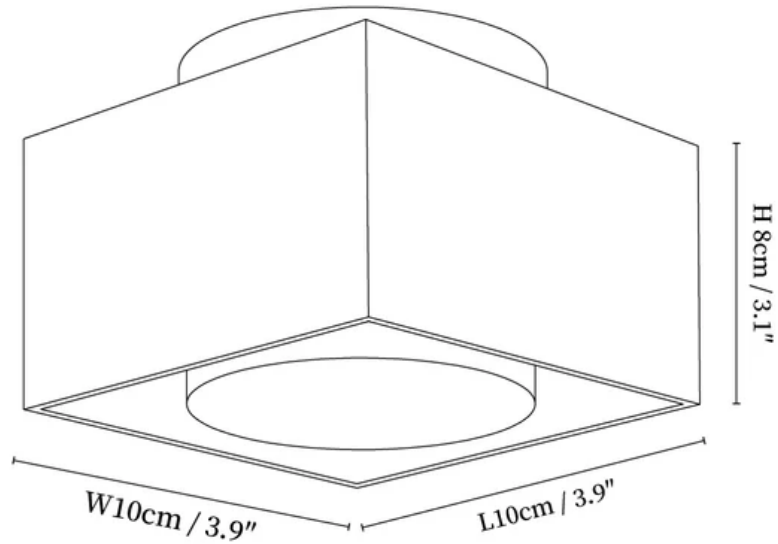

SPECIFICATION SHEET

SPECIFICATION DETAILS

*For custom options, consult factory for details

Fixture Dimensions	L 3.9" x W 3.9" x H 3.1"
Light source	GX53 (bulb not included)
Wattage	MAX 5W incandescent bulb or LED equivalent.
Voltage	AC 110-240V
Mounting	Hardwired.
Dimming	Please purchase dimmable light bulbs separately.
Control method	Compatible with common wall switches (not included)
Finishes	Black Travertine, Walnut Wood.
Shade Details	White.
Material	Black Travertine, Metal, Acrylic, Wood.

SPECIFICATION SHEET

SPECIFICATION DETAILS

*For custom options, consult factory for details

Fixture Dimensions	L 7.9" x W 3.9" x H 3.1"
Light source	GX53(bulb not included)
Wattage	MAX 5W incandescent bulb or LED equivalent.
Voltage	AC 110-240V
Mounting	Hardwired.
Dimming	Please purchase dimmable light bulbs separately.
Control method	Compatible with common wall switches (not included)
Finishes	Black Travertine, Walnut Wood.
Shade Details	White.
Material	Black Travertine, Metal, Acrylic, Wood.

SPECIFICATION SHEET

SPECIFICATION DETAILS

*For custom options, consult factory for details

Fixture Dimensions	L 11.8" x W 3.9" x H 3.1"
Light source	GX53 (bulb not included)
Wattage	MAX 5W incandescent bulb or LED equivalent.
Voltage	AC 110-240V
Mounting	Hardwired.
Dimming	Please purchase dimmable light bulbs separately.
Control method	Compatible with common wall switches (not included)
Finishes	Black Travertine, Walnut Wood.
Shade Details	White.
Material	Black Travertine, Metal, Acrylic, Wood.