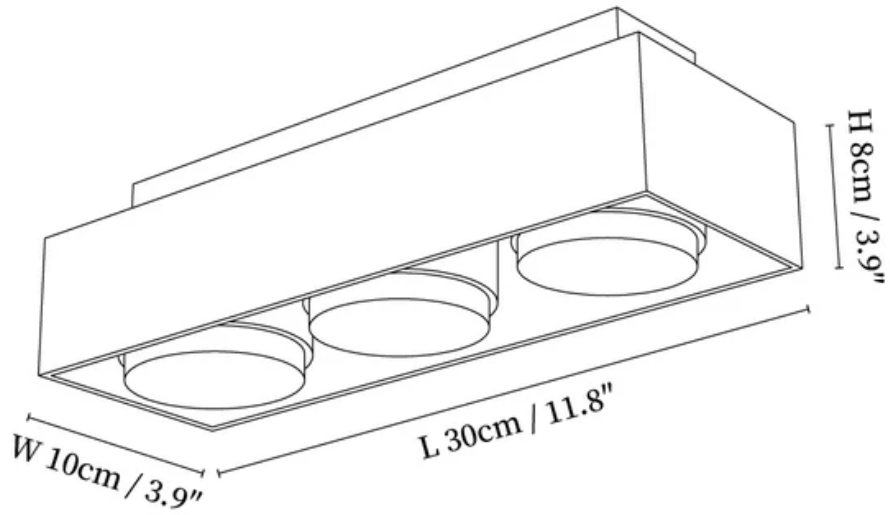

SPECIFICATION SHEET

SPECIFICATION DETAILS

*For custom options, consult factory for details

Fixture Dimensions	L 3.9" x W 3.9" x H 3.1"
Light source	GX53 (bulb not included)
Wattage	MAX 5W incandescent bulb or LED equivalent.
Voltage	AC 110-240V
Mounting	Hardwired.
Dimming	Please purchase dimmable light bulbs separately.
Control method	Compatible with common wall switches (not included)
Finishes	Black Travertine, Walnut Wood.
Shade Details	White.
Material	Black Travertine, Metal, Acrylic, Wood.

SPECIFICATION SHEET

SPECIFICATION DETAILS

*For custom options, consult factory for details

Fixture Dimensions	L 7.9" x W 3.9" x H 3.1"
Light source	GX53(bulb not included)
Wattage	MAX 5W incandescent bulb or LED equivalent.
Voltage	AC 110-240V
Mounting	Hardwired.
Dimming	Please purchase dimmable light bulbs separately.
Control method	Compatible with common wall switches (not included)
Finishes	Black Travertine, Walnut Wood.
Shade Details	White.
Material	Black Travertine, Metal, Acrylic, Wood.

SPECIFICATION SHEET

SPECIFICATION DETAILS

*For custom options, consult factory for details

Fixture Dimensions	L 11.8" x W 3.9" x H 3.1"
Light source	GX53 (bulb not included)
Wattage	MAX 5W incandescent bulb or LED equivalent.
Voltage	AC 110-240V
Mounting	Hardwired.
Dimming	Please purchase dimmable light bulbs separately.
Control method	Compatible with common wall switches (not included)
Finishes	Black Travertine, Walnut Wood.
Shade Details	White.
Material	Black Travertine, Metal, Acrylic, Wood.