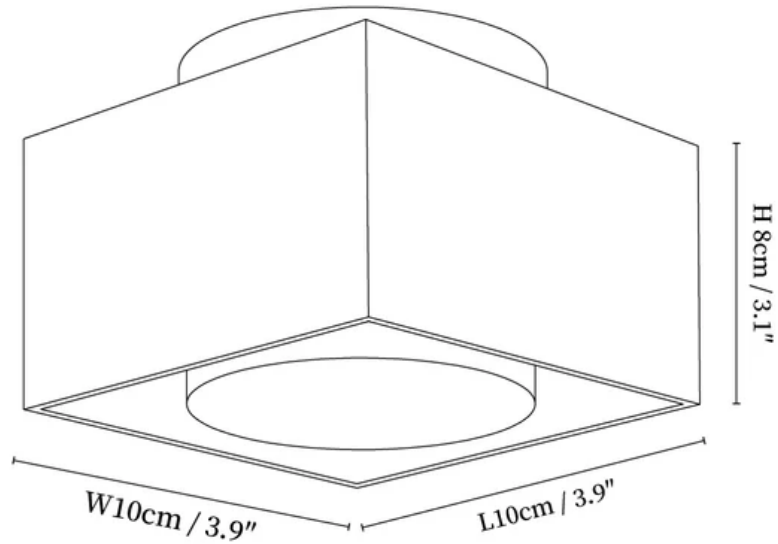

SPECIFICATION SHEET

SPECIFICATION DETAILS

*For custom options, consult factory for details

Fixture Dimensions	L 3.9" x W 3.9" x H 3.1"
Light source	GX53 (bulb not included)
Wattage	MAX 5W incandescent bulb or LED equivalent.
Voltage	AC 110-240V
Mounting	Hardwired.
Dimming	Please purchase dimmable light bulbs separately.
Control method	Compatible with common wall switches (not included)
Finishes	Black Travertine, Walnut Wood.
Shade Details	White.
Material	Black Travertine, Metal, Acrylic, Wood.

SPECIFICATION SHEET

SPECIFICATION DETAILS

*For custom options, consult factory for details

Fixture Dimensions

Light source	GX53(bulb not included)
Wattage	MAX 5W incandescent bulb or LED equivalent.
Voltage	AC 110-240V
Mounting	Hardwired.
Dimming	Please purchase dimmable light bulbs separately.
Control method	Compatible with common wall switches (not included)
Finishes	Black Travertine, Walnut Wood.
Shade Details	White.
Material	Black Travertine, Metal, Acrylic, Wood.

SPECIFICATION SHEET

SPECIFICATION DETAILS

*For custom options, consult factory for details

Fixture Dimensions	L 11.8" x W 3.9" x H 3.1"
Light source	GX53 (bulb not included)
Wattage	MAX 5W incandescent bulb or LED equivalent.
Voltage	AC 110-240V
Mounting	Hardwired.
Dimming	Please purchase dimmable light bulbs separately.
Control method	Compatible with common wall switches (not included)
Finishes	Black Travertine, Walnut Wood.
Shade Details	White.
Material	Black Travertine, Metal, Acrylic, Wood.

SPECIFICATION SHEET

SPECIFICATION DETAILS

*For custom options, consult factory for details

Fixture Dimensions	L 7.9" x W 7.9" x H 3.1"
Light source	G9(bulb not included)
Wattage	MAX 5W incandescent bulb or LED equivalent.
Voltage	AC 110-240V
Mounting	Hardwired.
Dimming	Please purchase dimmable light bulbs separately.
Control method	Compatible with common wall switches (not included)
Finishes	Black Travertine, Walnut Wood.
Shade Details	White.
Material	Black Travertine, Metal, Acrylic, Wood.