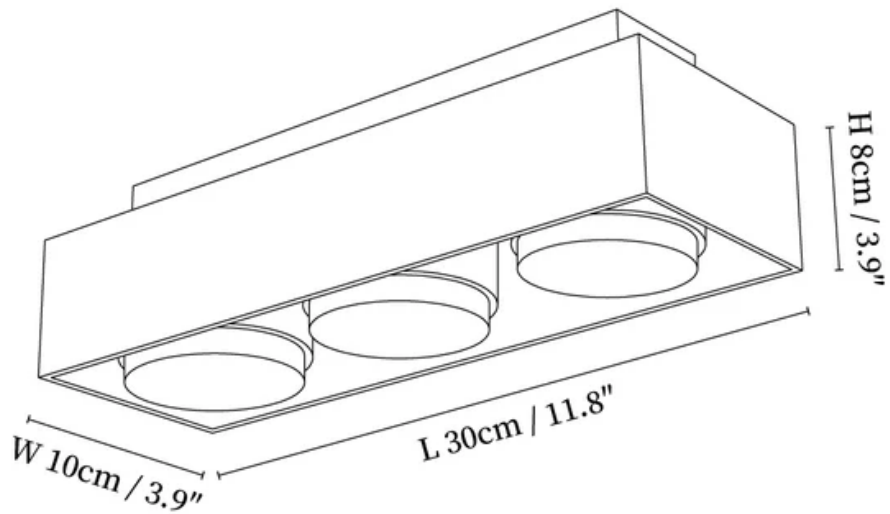

SPECIFICATION SHEET

SPECIFICATION DETAILS

*For custom options, consult factory for details

Fixture Dimensions	L 3.9" x W 3.9" x H 3.1"
Light source	GX53 (bulb not included)
Wattage	MAX 5W incandescent bulb or LED equivalent.
Voltage	AC 110-240V
Mounting	Hardwired.
Dimming	Please purchase dimmable light bulbs separately.
Control method	Compatible with common wall switches (not included)
Finishes	Black Travertine, Walnut Wood.
Shade Details	White.
Material	Black Travertine, Metal, Acrylic, Wood.

SPECIFICATION SHEET

SPECIFICATION DETAILS

*For custom options, consult factory for details

Fixture Dimensions

Light source	GX53(bulb not included)
Wattage	MAX 5W incandescent bulb or LED equivalent.
Voltage	AC 110-240V
Mounting	Hardwired.
Dimming	Please purchase dimmable light bulbs separately.
Control method	Compatible with common wall switches (not included)
Finishes	Black Travertine, Walnut Wood.
Shade Details	White.
Material	Black Travertine, Metal, Acrylic, Wood.

SPECIFICATION SHEET

SPECIFICATION DETAILS

*For custom options, consult factory for details

Fixture Dimensions	L 11.8" x W 3.9" x H 3.1"
Light source	GX53 (bulb not included)
Wattage	MAX 5W incandescent bulb or LED equivalent.
Voltage	AC 110-240V
Mounting	Hardwired.
Dimming	Please purchase dimmable light bulbs separately.
Control method	Compatible with common wall switches (not included)
Finishes	Black Travertine, Walnut Wood.
Shade Details	White.
Material	Black Travertine, Metal, Acrylic, Wood.

SPECIFICATION SHEET

SPECIFICATION DETAILS

*For custom options, consult factory for details

Fixture Dimensions	L 7.9" x W 7.9" x H 3.1"
Light source	G9(bulb not included)
Wattage	MAX 5W incandescent bulb or LED equivalent.
Voltage	AC 110-240V
Mounting	Hardwired.
Dimming	Please purchase dimmable light bulbs separately.
Control method	Compatible with common wall switches (not included)
Finishes	Black Travertine, Walnut Wood.
Shade Details	White.
Material	Black Travertine, Metal, Acrylic, Wood.