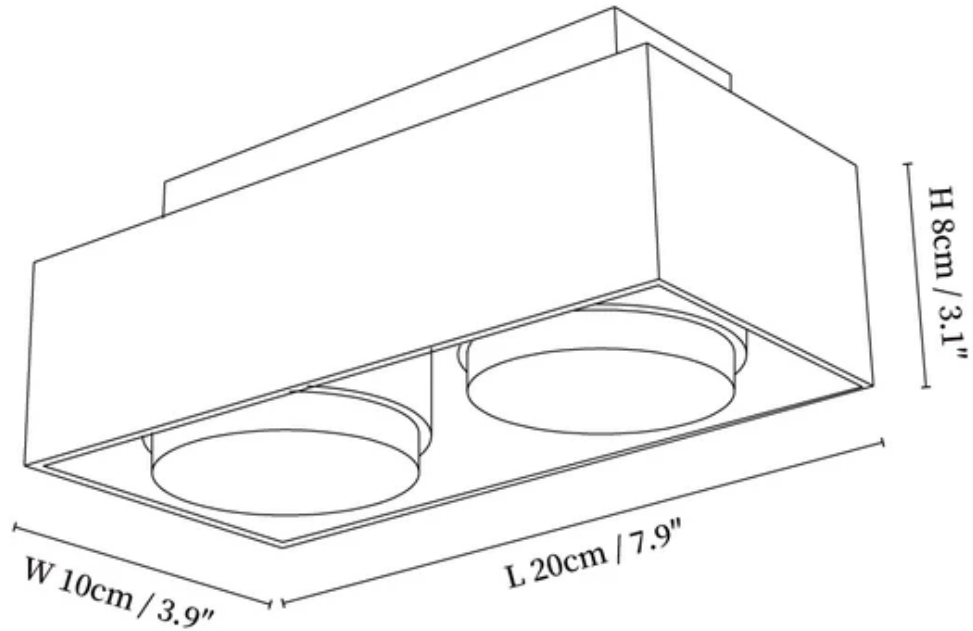

SPECIFICATION SHEET

SPECIFICATION DETAILS

*For custom options, consult factory for details

Fixture Dimensions	L 3.9" x W 3.9" x H 3.1"
Light source	GX53 (bulb not included)
Wattage	MAX 5W incandescent bulb or LED equivalent.
Voltage	AC 110-240V
Mounting	Hardwired.
Dimming	Please purchase dimmable light bulbs separately.
Control method	Compatible with common wall switches (not included)
Finishes	Black Travertine, Walnut Wood.
Shade Details	White.
Material	Black Travertine, Metal, Acrylic, Wood.

SPECIFICATION SHEET

SPECIFICATION DETAILS

*For custom options, consult factory for details

Fixture Dimensions

Light source	GX53(bulb not included)
Wattage	MAX 5W incandescent bulb or LED equivalent.
Voltage	AC 110-240V
Mounting	Hardwired.
Dimming	Please purchase dimmable light bulbs separately.
Control method	Compatible with common wall switches (not included)
Finishes	Black Travertine, Walnut Wood.
Shade Details	White.
Material	Black Travertine, Metal, Acrylic, Wood.

SPECIFICATION SHEET

SPECIFICATION DETAILS

*For custom options, consult factory for details

Fixture Dimensions	L 11.8" x W 3.9" x H 3.1"
Light source	GX53 (bulb not included)
Wattage	MAX 5W incandescent bulb or LED equivalent.
Voltage	AC 110-240V
Mounting	Hardwired.
Dimming	Please purchase dimmable light bulbs separately.
Control method	Compatible with common wall switches (not included)
Finishes	Black Travertine, Walnut Wood.
Shade Details	White.
Material	Black Travertine, Metal, Acrylic, Wood.

SPECIFICATION SHEET

SPECIFICATION DETAILS

*For custom options, consult factory for details

Fixture Dimensions	L 7.9" x W 7.9" x H 3.1"
Light source	G9(bulb not included)
Wattage	MAX 5W incandescent bulb or LED equivalent.
Voltage	AC 110-240V
Mounting	Hardwired.
Dimming	Please purchase dimmable light bulbs separately.
Control method	Compatible with common wall switches (not included)
Finishes	Black Travertine, Walnut Wood.
Shade Details	White.
Material	Black Travertine, Metal, Acrylic, Wood.