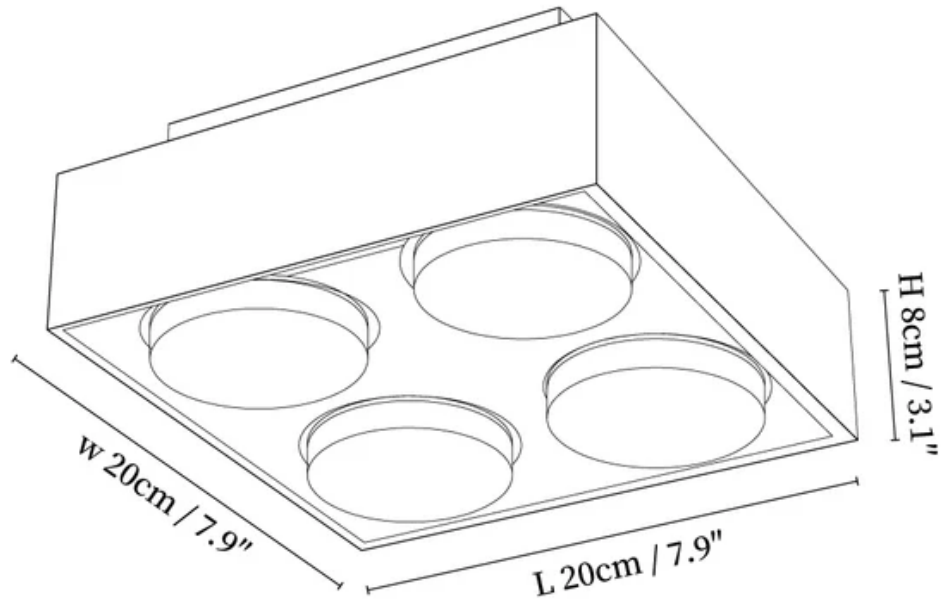

SPECIFICATION SHEET

SPECIFICATION DETAILS

*For custom options, consult factory for details

Fixture Dimensions	L 3.9" x W 3.9" x H 3.1"
Light source	GX53 (bulb not included)
Wattage	MAX 5W incandescent bulb or LED equivalent.
Voltage	AC 110-240V
Mounting	Hardwired.
Dimming	Please purchase dimmable light bulbs separately.
Control method	Compatible with common wall switches (not included)
Finishes	Black Travertine, Walnut Wood.
Shade Details	White.
Material	Black Travertine, Metal, Acrylic, Wood.

SPECIFICATION SHEET

SPECIFICATION DETAILS

*For custom options, consult factory for details

Fixture Dimensions

Light source	GX53(bulb not included)
Wattage	MAX 5W incandescent bulb or LED equivalent.
Voltage	AC 110-240V
Mounting	Hardwired.
Dimming	Please purchase dimmable light bulbs separately.
Control method	Compatible with common wall switches (not included)
Finishes	Black Travertine, Walnut Wood.
Shade Details	White.
Material	Black Travertine, Metal, Acrylic, Wood.

SPECIFICATION SHEET

SPECIFICATION DETAILS

*For custom options, consult factory for details

Fixture Dimensions	L 11.8" x W 3.9" x H 3.1"
Light source	GX53 (bulb not included)
Wattage	MAX 5W incandescent bulb or LED equivalent.
Voltage	AC 110-240V
Mounting	Hardwired.
Dimming	Please purchase dimmable light bulbs separately.
Control method	Compatible with common wall switches (not included)
Finishes	Black Travertine, Walnut Wood.
Shade Details	White.
Material	Black Travertine, Metal, Acrylic, Wood.

SPECIFICATION SHEET

SPECIFICATION DETAILS

*For custom options, consult factory for details

Fixture Dimensions	L 7.9" x W 7.9" x H 3.1"
Light source	G9(bulb not included)
Wattage	MAX 5W incandescent bulb or LED equivalent.
Voltage	AC 110-240V
Mounting	Hardwired.
Dimming	Please purchase dimmable light bulbs separately.
Control method	Compatible with common wall switches (not included)
Finishes	Black Travertine, Walnut Wood.
Shade Details	White.
Material	Black Travertine, Metal, Acrylic, Wood.