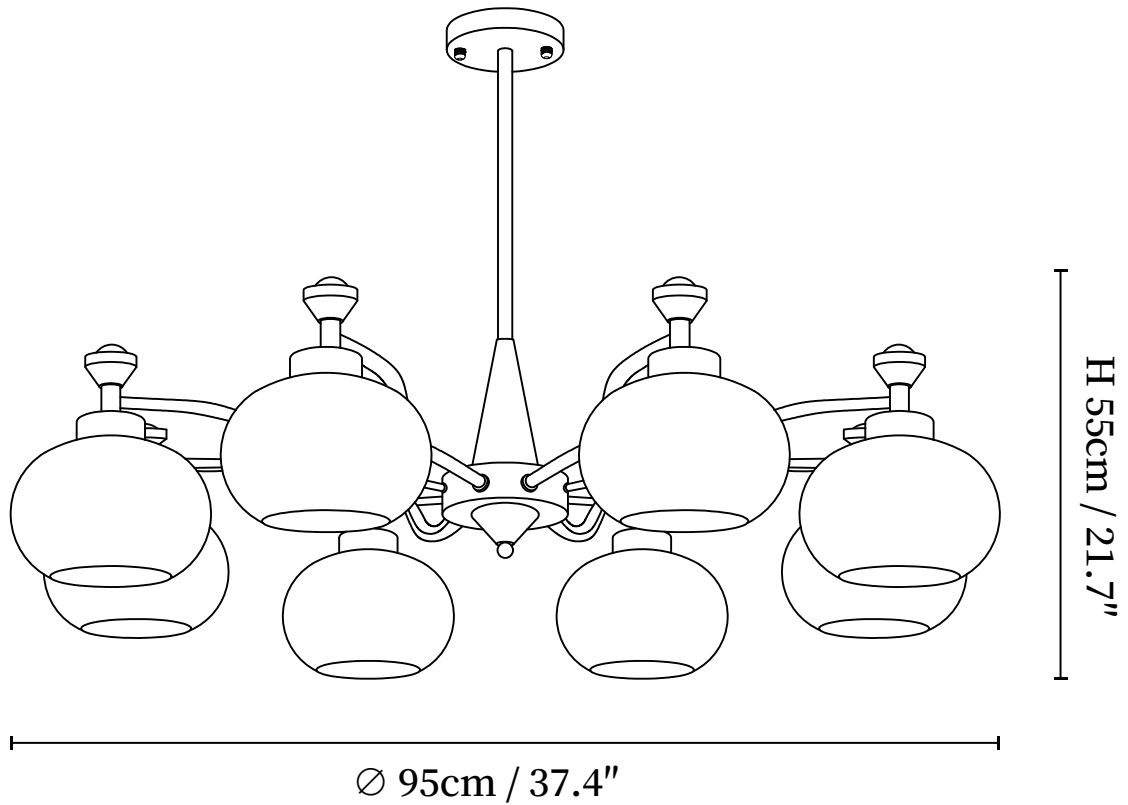

SPECIFICATION SHEET

SPECIFICATION DETAILS

*For custom options, consult factory for details

Fixture Dimensions	D 31.5" x H 21.7" (6heads)
Light source	E26 or E27 (bulb not included)
Wattage	MAX 40W incandescent bulb or LED equivalent.
Voltage	AC 110-240V
Mounting	Hardwired.
Dimming	Compatible with dimmable bulbs (bulb not included)
Control method	Compatible with common wall switches(not included)
Finishes	Brown.
Shade Details	White.
Material	Metal, Glass.
Rod Length	Suspension rod is 19.7", and can be spliced as needed.

SPECIFICATION SHEET

SPECIFICATION DETAILS

*For custom options, consult factory for details

Fixture Dimensions	D 37.4" x H 21.7" (8heads)
Light source	E26 or E27 (bulb not included)
Wattage	MAX 40W incandescent bulb or LED equivalent.
Voltage	AC 110-240V
Mounting	Hardwired.
Dimming	Compatible with dimmable bulbs (bulb not included)
Control method	Compatible with common wall switches(not included)
Finishes	Brown.
Shade Details	White.
Material	Metal, Glass.
Rod Length	Suspension rod is 19.7", and can be spliced as needed.