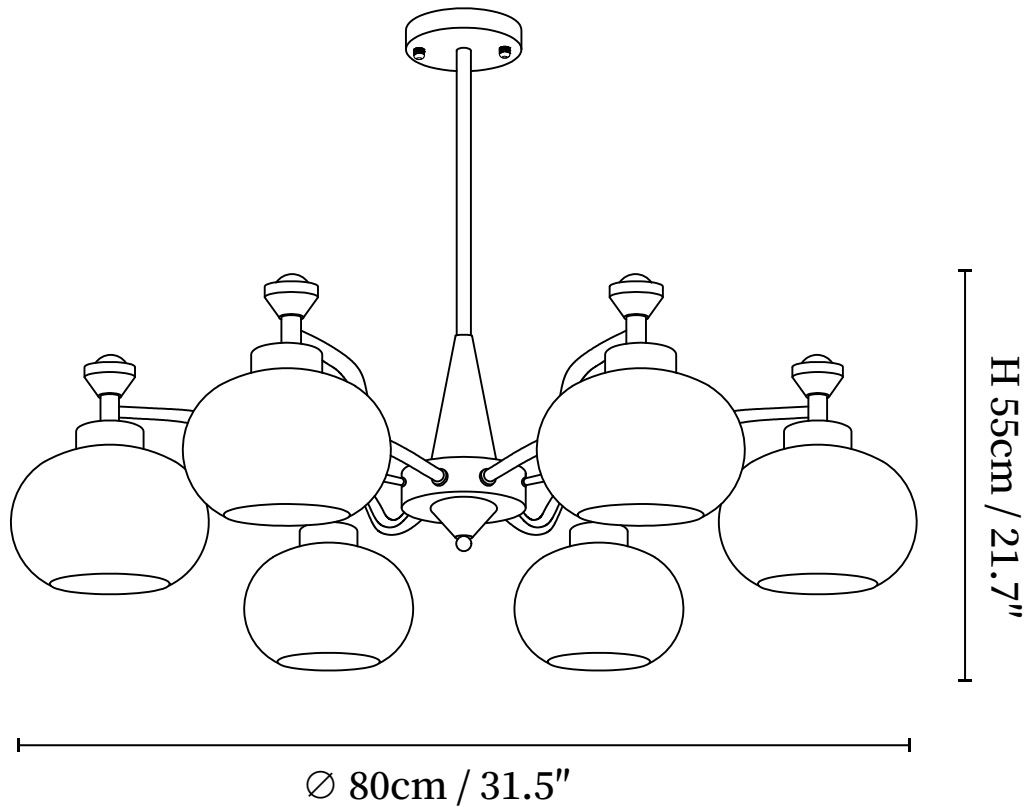

SPECIFICATION SHEET

SPECIFICATION DETAILS

*For custom options, consult factory for details

Fixture Dimensions	D 31.5" x H 21.7" (6heads)
Light source	E26 or E27 (bulb not included)
Wattage	MAX 40W incandescent bulb or LED equivalent.
Voltage	AC 110-240V
Mounting	Hardwired.
Dimming	Compatible with dimmable bulbs (bulb not included)
Control method	Compatible with common wall switches(not included)
Finishes	Brown.
Shade Details	White.
Material	Metal, Glass.
Rod Length	Suspension rod is 19.7", and can be spliced as needed.

SPECIFICATION SHEET

SPECIFICATION DETAILS

*For custom options, consult factory for details

Fixture Dimensions	D 37.4" x H 21.7" (8heads)
Light source	E26 or E27 (bulb not included)
Wattage	MAX 40W incandescent bulb or LED equivalent.
Voltage	AC 110-240V
Mounting	Hardwired.
Dimming	Compatible with dimmable bulbs (bulb not included)
Control method	Compatible with common wall switches(not included)
Finishes	Brown.
Shade Details	White.
Material	Metal, Glass.
Rod Length	Suspension rod is 19.7", and can be spliced as needed.