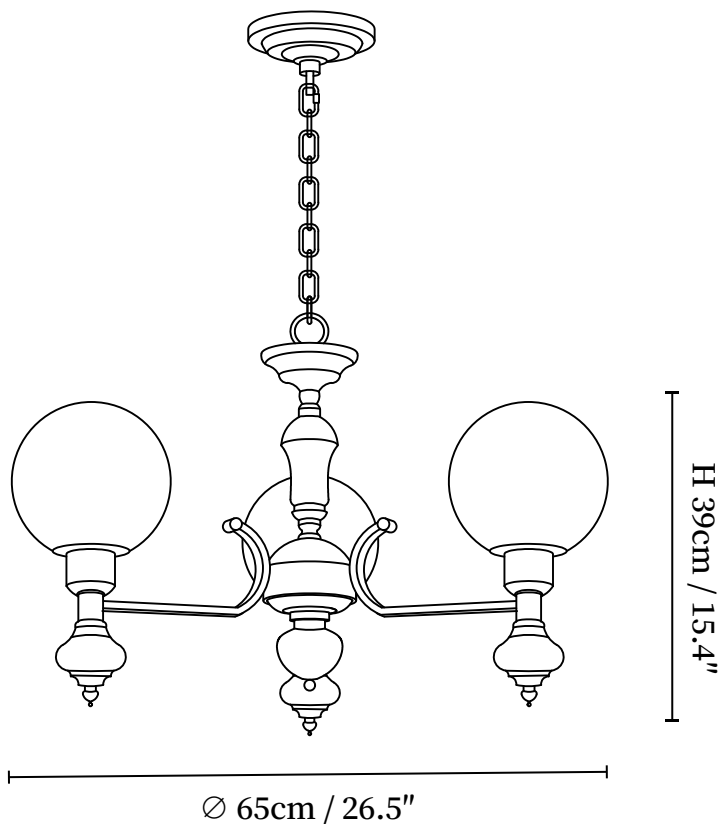

SPECIFICATION SHEET

SPECIFICATION DETAILS

*For custom options, consult factory for details

Fixture Dimensions	D 26.5" x H 15.4"
Light source	E14 (bulb not included)
Wattage	MAX 15W incandescent bulb or LED equivalent.
Voltage	AC 110-240V
Mounting	Hardwired.
Dimming	Compatible with dimmable bulbs (bulb not included)
Control method	Compatible with common wall switches (not included)
Finishes	Walnut Color, Gold.
Shade Details	White.
Material	Metal, Wood, Glass.
Hanging Length	Chain lengths range between 11.8", the length can be specified according to needs

SPECIFICATION SHEET

SPECIFICATION DETAILS

*For custom options, consult factory for details

Fixture Dimensions	D 31.5" x H 15.4"
Light source	E14 (bulb not included)
Wattage	MAX 15W incandescent bulb or LED equivalent.
Voltage	AC 110-240V
Mounting	Hardwired.
Dimming	Compatible with dimmable bulbs (bulb not included)
Control method	Compatible with common wall switches(not included)
Finishes	Walnut Color, Gold.
Shade Details	White.
Material	Metal, Wood, Glass.
Hanging Length	Chain lengths range between 11.8", the length can be specified according to needs

SPECIFICATION SHEET

SPECIFICATION DETAILS

*For custom options, consult factory for details

Fixture Dimensions	D 37.4" x H 15.4"
Light source	E14 (bulb not included)
Wattage	MAX 15W incandescent bulb or LED equivalent.
Voltage	AC 110-240V
Mounting	Hardwired.
Dimming	Compatible with dimmable bulbs (bulb not included)
Control method	Compatible with common wall switches (not included)
Finishes	Walnut Color, Gold.
Shade Details	White.
Material	Metal, Wood, Glass.
Hanging Length	Chain lengths range between 11.8", the length can be specified according to needs