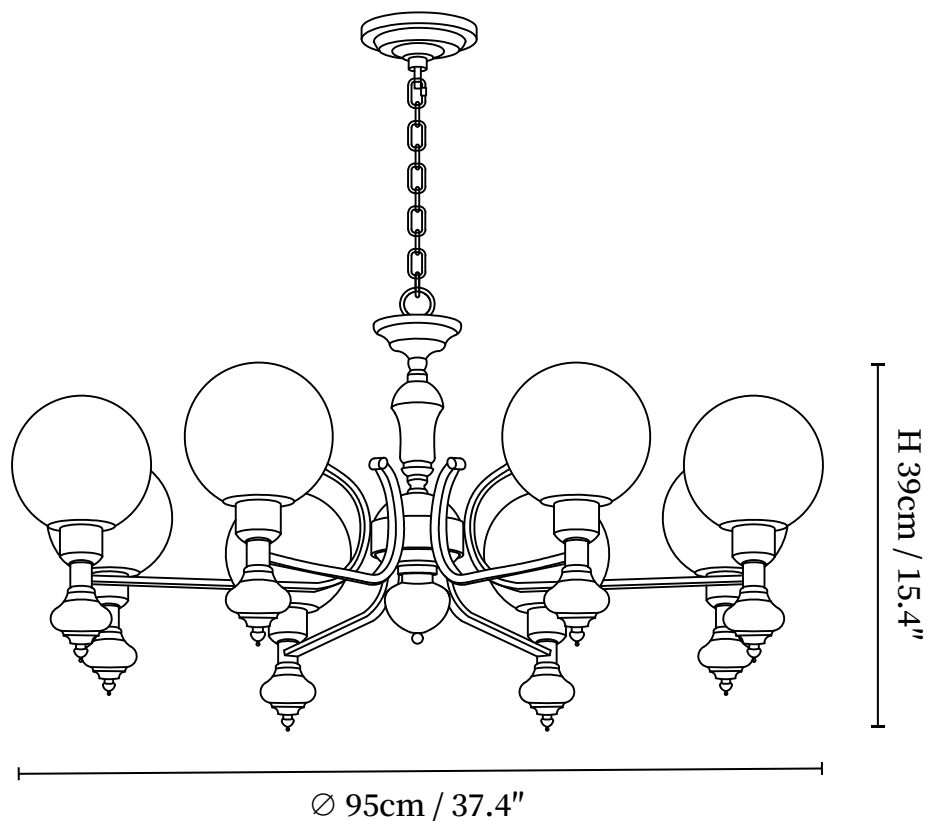

SPECIFICATION SHEET

SPECIFICATION DETAILS

*For custom options, consult factory for details

Fixture Dimensions	D 26.5" x H 15.4"
Light source	E14 (bulb not included)
Wattage	MAX 15W incandescent bulb or LED equivalent.
Voltage	AC 110-240V
Mounting	Hardwired.
Dimming	Compatible with dimmable bulbs (bulb not included)
Control method	Compatible with common wall switches (not included)
Finishes	Walnut Color, Gold.
Shade Details	White.
Material	Metal, Wood, Glass.
Hanging Length	Chain lengths range between 11.8", the length can be specified according to needs

SPECIFICATION SHEET

SPECIFICATION DETAILS

*For custom options, consult factory for details

Fixture Dimensions	D 31.5" x H 15.4"
Light source	E14 (bulb not included)
Wattage	MAX 15W incandescent bulb or LED equivalent.
Voltage	AC 110-240V
Mounting	Hardwired.
Dimming	Compatible with dimmable bulbs (bulb not included)
Control method	Compatible with common wall switches(not included)
Finishes	Walnut Color, Gold.
Shade Details	White.
Material	Metal, Wood, Glass.
Hanging Length	Chain lengths range between 11.8", the length can be specified according to needs

SPECIFICATION SHEET

SPECIFICATION DETAILS

*For custom options, consult factory for details

Fixture Dimensions	D 37.4" x H 15.4"
Light source	E14 (bulb not included)
Wattage	MAX 15W incandescent bulb or LED equivalent.
Voltage	AC 110-240V
Mounting	Hardwired.
Dimming	Compatible with dimmable bulbs (bulb not included)
Control method	Compatible with common wall switches (not included)
Finishes	Walnut Color, Gold.
Shade Details	White.
Material	Metal, Wood, Glass.
Hanging Length	Chain lengths range between 11.8", the length can be specified according to needs