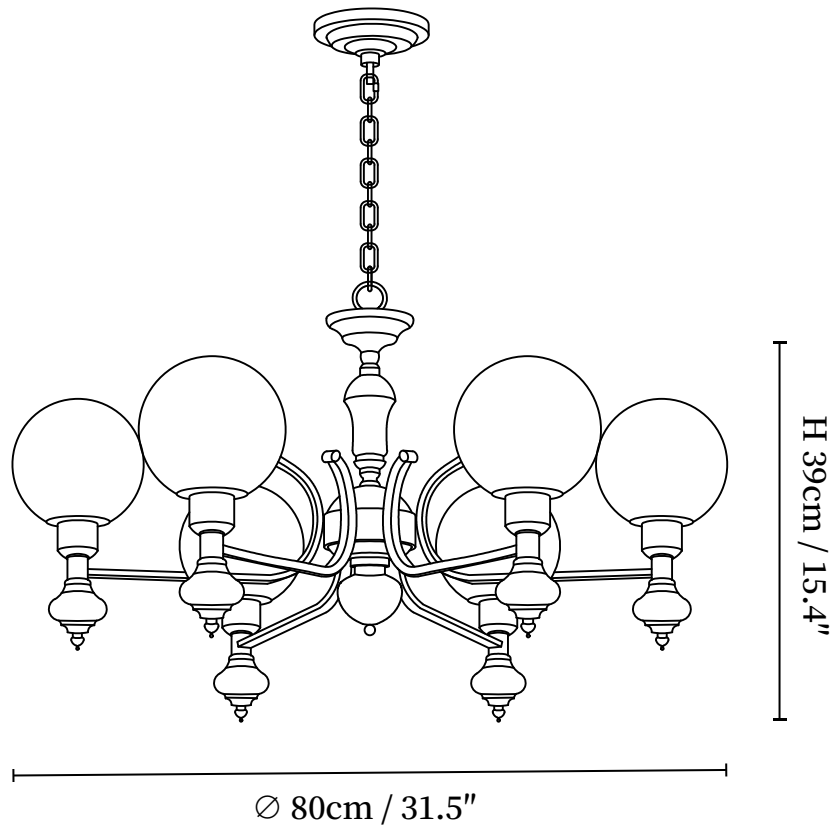

SPECIFICATION SHEET

SPECIFICATION DETAILS

*For custom options, consult factory for details

Fixture Dimensions	D 26.5" x H 15.4"
Light source	E14 (bulb not included)
Wattage	MAX 15W incandescent bulb or LED equivalent.
Voltage	AC 110-240V
Mounting	Hardwired.
Dimming	Compatible with dimmable bulbs (bulb not included)
Control method	Compatible with common wall switches (not included)
Finishes	Walnut Color, Gold.
Shade Details	White.
Material	Metal, Wood, Glass.
Hanging Length	Chain lengths range between 11.8", the length can be specified according to needs

SPECIFICATION SHEET

SPECIFICATION DETAILS

*For custom options, consult factory for details

Fixture Dimensions	D 31.5" x H 15.4"
Light source	E14 (bulb not included)
Wattage	MAX 15W incandescent bulb or LED equivalent.
Voltage	AC 110-240V
Mounting	Hardwired.
Dimming	Compatible with dimmable bulbs (bulb not included)
Control method	Compatible with common wall switches(not included)
Finishes	Walnut Color, Gold.
Shade Details	White.
Material	Metal, Wood, Glass.
Hanging Length	Chain lengths range between 11.8", the length can be specified according to needs

SPECIFICATION SHEET

SPECIFICATION DETAILS

*For custom options, consult factory for details

Fixture Dimensions	D 37.4" x H 15.4"
Light source	E14 (bulb not included)
Wattage	MAX 15W incandescent bulb or LED equivalent.
Voltage	AC 110-240V
Mounting	Hardwired.
Dimming	Compatible with dimmable bulbs (bulb not included)
Control method	Compatible with common wall switches (not included)
Finishes	Walnut Color, Gold.
Shade Details	White.
Material	Metal, Wood, Glass.
Hanging Length	Chain lengths range between 11.8", the length can be specified according to needs