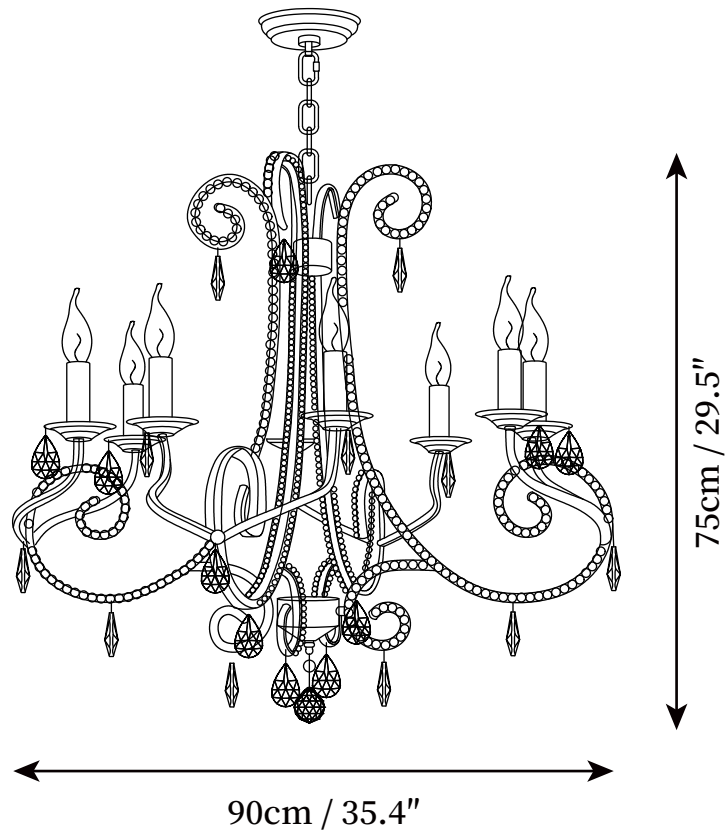

SPECIFICATION SHEET

SPECIFICATION DETAILS

*For custom options, consult factory for details

Fixture Dimensions	D 35.4" x H 29.5" (8 Heads)
Light source	E14 (bulb not included)
Wattage	MAX 15W incandescent bulb or LED equivalent.
Voltage	AC 110-240V
Mounting	Hardwired.
Dimming	Compatible with dimmable bulbs (bulb not included)
Control method	Compatible with common wall switches (not included)
Finishes	Gold.
Shade Details	Clear.
Material	Metal, Crystal.
Hanging Length	Chain lengths range between 19.7", the length can be specified according to needs