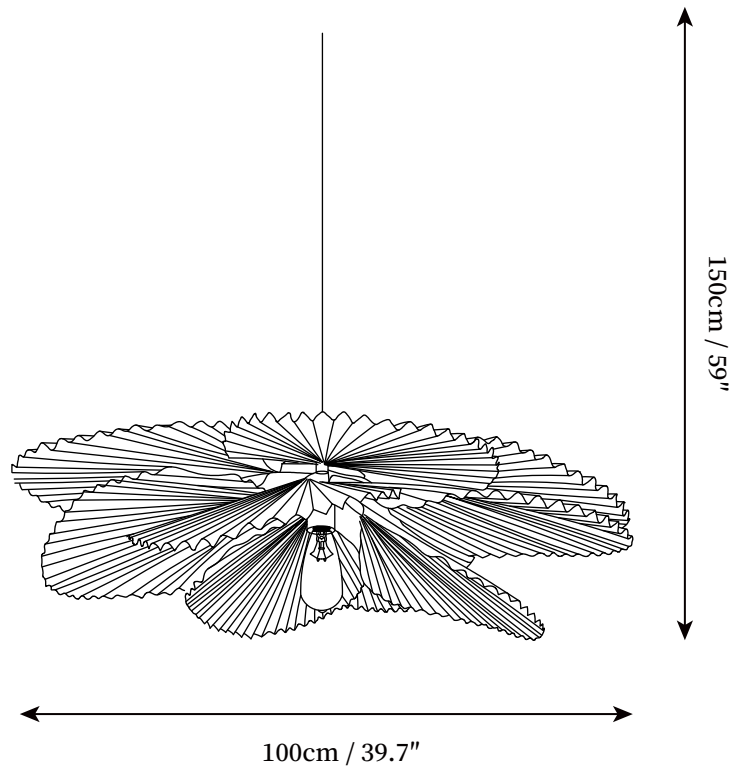

SPECIFICATION SHEET

SPECIFICATION DETAILS

*For custom options, consult factory for details

Fixture Dimensions	D 23.6" x H 59" D 31.5" x H 59" D 39.4" x H 59"
Light source	E26 or E27 (bulb not included)
Wattage	MAX 40W incandescent bulb or LED equivalent.
Voltage	AC 110-240V
Mounting	Hardwired.
Dimming	Compatible with dimmable bulbs (bulb not included)
Control method	Compatible with common wall switches (not included)
Finishes	Brown.
Shade Details	Brown.
Material	Paper, Metal.
Wire Length	The standard length of the suspended wire is 59 "(150 cm) and the length is adjustable.