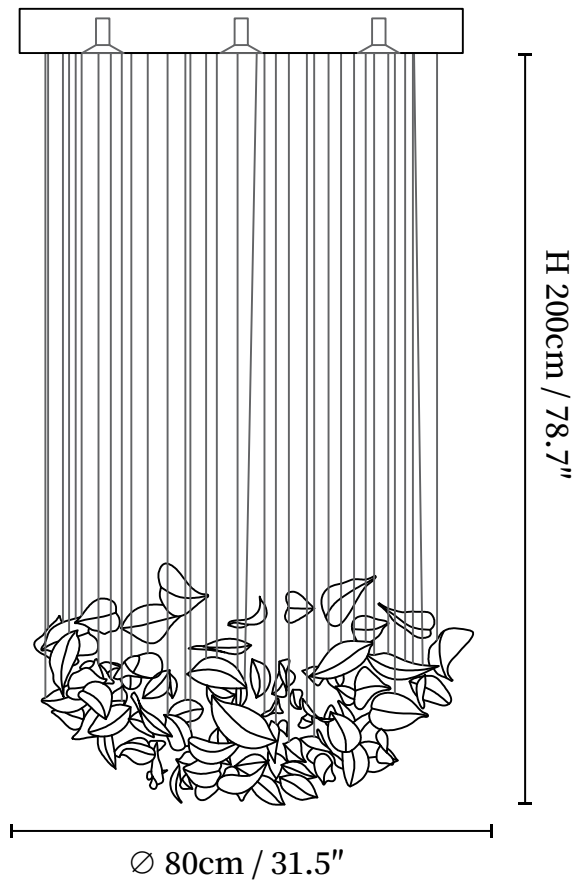

SPECIFICATION SHEET

SPECIFICATION DETAILS

*For custom options, consult factory for details

Fixture Dimensions	D 31.5" x 78.7"
Light source	Integrated LED
Wattage	Total power ~5 watts
Voltage	AC 110-240V
Dimming	Not supported
CRI(Ra)	90+CRI
Mounting	Hardwired.
LED Rated Life	50000 hours
Color Temperature	Warm Light (3000K), Neutral Light (4000K), Cool Light (6000K)
Control method	Compatible with common wall switches(not included)
Finishes	Gold, Clear
Shade Details	Gold, Clear.
Material	Metal, Glass.
Wire Length	The standard length of the cord is 59" (150 cm), the

SPECIFICATION SHEET

SPECIFICATION DETAILS

*For custom options, consult factory for details

Fixture Dimensions	D 39.4" x 78.7"
Light source	Integrated LED
Wattage	Total power ~5 watts
Voltage	AC 110-240V
Dimming	Not supported
CRI(Ra)	90+CRI
Mounting	Hardwired.
LED Rated Life	50000 hours
Color Temperature	Warm Light (3000K), Neutral Light (4000K), Cool Light (6000K)
Control method	Compatible with common wall switches (not included)
Finishes	Gold, Clear
Shade Details	Gold, Clear.
Material	Metal, Glass.
Wire Length	The standard length of the cord is 59" (150 cm), the length is adjustable.

SPECIFICATION SHEET

SPECIFICATION DETAILS

*For custom options, consult factory for details

Fixture Dimensions	D 47.2" x 78.7"
Light source	Integrated LED
Wattage	Total power ~5 watts
Voltage	AC 110-240V
Dimming	Not supported
CRI(Ra)	90+CRI
Mounting	Hardwired.
LED Rated Life	50000 hours
Color Temperature	Warm Light (3000K), Neutral Light (4000K), Cool Light (6000K)
Control method	Compatible with common wall switches (not included)
Finishes	Gold, Clear
Shade Details	Gold, Clear.
Material	Metal, Glass.
Wire Length	The standard length of the cord is 59" (150 cm), the length is adjustable.