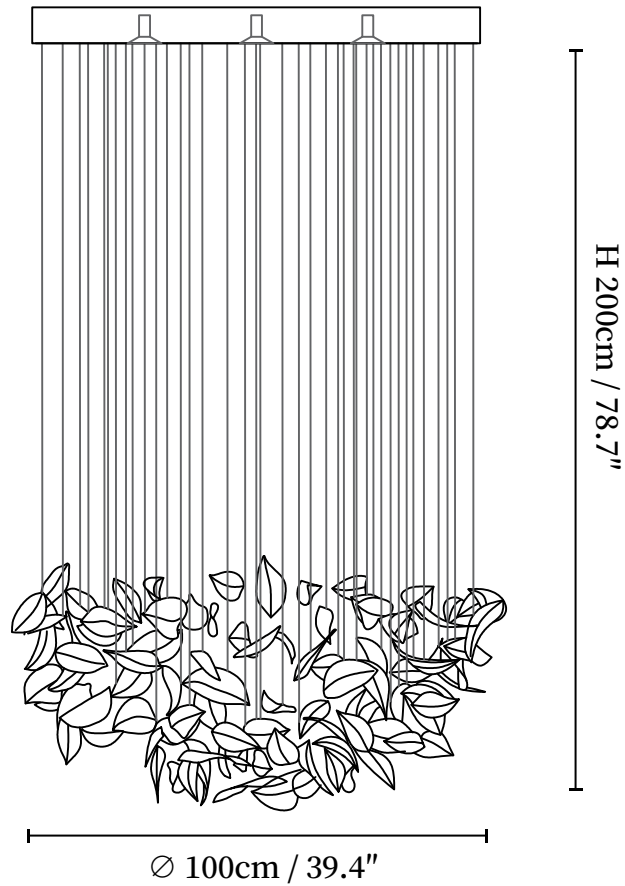

SPECIFICATION SHEET

SPECIFICATION DETAILS

*For custom options, consult factory for details

Fixture Dimensions	D 31.5" x 78.7"
Light source	Integrated LED
Wattage	Total power ~5 watts
Voltage	AC 110-240V
Dimming	Not supported
CRI(Ra)	90+CRI
Mounting	Hardwired.
LED Rated Life	50000 hours
Color Temperature	Warm Light (3000K), Neutral Light (4000K), Cool Light (6000K)
Control method	Compatible with common wall switches(not included)
Finishes	Gold, Clear
Shade Details	Gold, Clear.
Material	Metal, Glass.
Wire Length	The standard length of the cord is 59" (150 cm), the

SPECIFICATION SHEET

SPECIFICATION DETAILS

*For custom options, consult factory for details

Fixture Dimensions	D 39.4" x 78.7"
Light source	Integrated LED
Wattage	Total power ~5 watts
Voltage	AC 110-240V
Dimming	Not supported
CRI(Ra)	90+CRI
Mounting	Hardwired.
LED Rated Life	50000 hours
Color Temperature	Warm Light (3000K), Neutral Light (4000K), Cool Light (6000K)
Control method	Compatible with common wall switches (not included)
Finishes	Gold, Clear
Shade Details	Gold, Clear.
Material	Metal, Glass.
Wire Length	The standard length of the cord is 59" (150 cm), the length is adjustable.

SPECIFICATION SHEET

SPECIFICATION DETAILS

*For custom options, consult factory for details

Fixture Dimensions	D 47.2" x 78.7"
Light source	Integrated LED
Wattage	Total power ~5 watts
Voltage	AC 110-240V
Dimming	Not supported
CRI(Ra)	90+CRI
Mounting	Hardwired.
LED Rated Life	50000 hours
Color Temperature	Warm Light (3000K), Neutral Light (4000K), Cool Light (6000K)
Control method	Compatible with common wall switches (not included)
Finishes	Gold, Clear
Shade Details	Gold, Clear.
Material	Metal, Glass.
Wire Length	The standard length of the cord is 59" (150 cm), the length is adjustable.