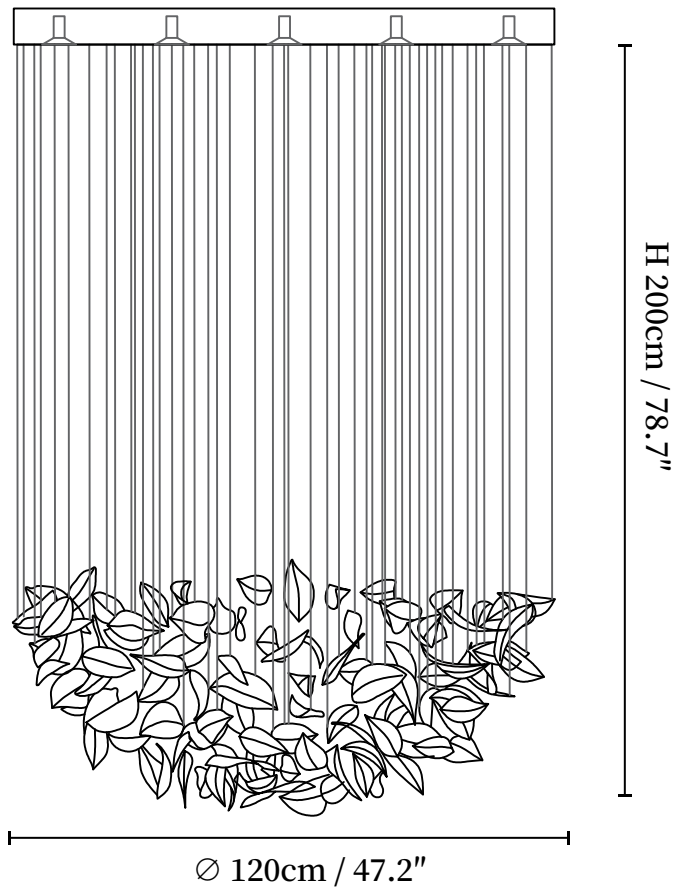

SPECIFICATION SHEET

SPECIFICATION DETAILS

*For custom options, consult factory for details

Fixture Dimensions	D 31.5" x 78.7"
Light source	Integrated LED
Wattage	Total power ~5 watts
Voltage	AC 110-240V
Dimming	Not supported
CRI(Ra)	90+CRI
Mounting	Hardwired.
LED Rated Life	50000 hours
Color Temperature	Warm Light (3000K), Neutral Light (4000K), Cool Light (6000K)
Control method	Compatible with common wall switches(not included)
Finishes	Gold, Clear
Shade Details	Gold, Clear.
Material	Metal, Glass.
Wire Length	The standard length of the cord is 59" (150 cm), the

SPECIFICATION SHEET

SPECIFICATION DETAILS

*For custom options, consult factory for details

Fixture Dimensions	D 39.4" x 78.7"
Light source	Integrated LED
Wattage	Total power ~5 watts
Voltage	AC 110-240V
Dimming	Not supported
CRI(Ra)	90+CRI
Mounting	Hardwired.
LED Rated Life	50000 hours
Color Temperature	Warm Light (3000K), Neutral Light (4000K), Cool Light (6000K)
Control method	Compatible with common wall switches (not included)
Finishes	Gold, Clear
Shade Details	Gold, Clear.
Material	Metal, Glass.
Wire Length	The standard length of the cord is 59" (150 cm), the length is adjustable.

SPECIFICATION SHEET

SPECIFICATION DETAILS

*For custom options, consult factory for details

Fixture Dimensions	D 47.2" x 78.7"
Light source	Integrated LED
Wattage	Total power ~5 watts
Voltage	AC 110-240V
Dimming	Not supported
CRI(Ra)	90+CRI
Mounting	Hardwired.
LED Rated Life	50000 hours
Color Temperature	Warm Light (3000K), Neutral Light (4000K), Cool Light (6000K)
Control method	Compatible with common wall switches (not included)
Finishes	Gold, Clear
Shade Details	Gold, Clear.
Material	Metal, Glass.
Wire Length	The standard length of the cord is 59" (150 cm), the length is adjustable.