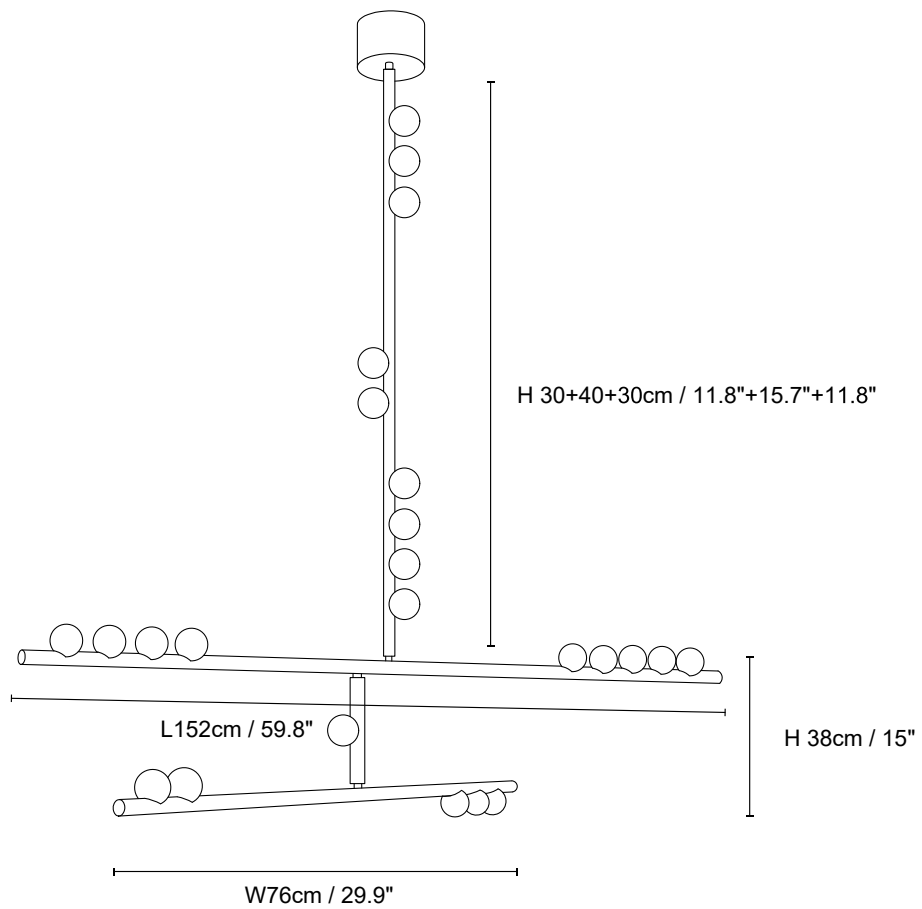

SPECIFICATION SHEET

SPECIFICATION DETAILS

*For custom options, consult factory for details

Fixture Dimensions	L 59.8" x W 29.9" x H 15"
Light source	G9. (bulb not included)
Wattage	~ 5W incandescent bulb or LED equivalent.
Voltage	AC 110-240V
Mounting	Hardwired.
Dimming	Compatible with dimmable bulbs (bulb not included)
Control method	Compatible with common wall switches (not included)
Finishes	Brushed brass, Black, Nickel.
Shade Details	White.
Material	Brass, Glass.
Rod Length	11.8"+15.7"+11.8" Adjustable hanging height rod. Can be extended upon request.

SPECIFICATION SHEET

SPECIFICATION DETAILS

*For custom options, consult factory for details

Fixture Dimensions	L 47.2" x W 43.3" x H 38.8"
Light source	G9. (bulb not included)
Wattage	~ 5W incandescent bulb or LED equivalent.
Voltage	AC 110-240V
Mounting	Hardwired.
Dimming	Compatible with dimmable bulbs (bulb not included)
Control method	Compatible with common wall switches(not included)
Finishes	Brushed brass, Black, Nickel.
Shade Details	White.
Material	Brass, Glass.
Rod Length	11.8"+15.7"+11.8" Adjustable hanging height rod. Can be extended upon request.

SPECIFICATION SHEET

SPECIFICATION DETAILS

*For custom options, consult factory for details

Fixture Dimensions	L 47.2" x W 43.3" x H 133.9"
Light source	G9. (bulb not included)
Wattage	~ 5W incandescent bulb or LED equivalent.
Voltage	AC 110-240V
Mounting	Hardwired.
Dimming	Compatible with dimmable bulbs (bulb not included)
Control method	Compatible with common wall switches (not included)
Finishes	Brushed brass, Black, Nickel.
Shade Details	White.
Material	Brass, Glass.
Rod Length	11.8"+15.7"+11.8" Adjustable hanging height rod. Can be extended upon request.