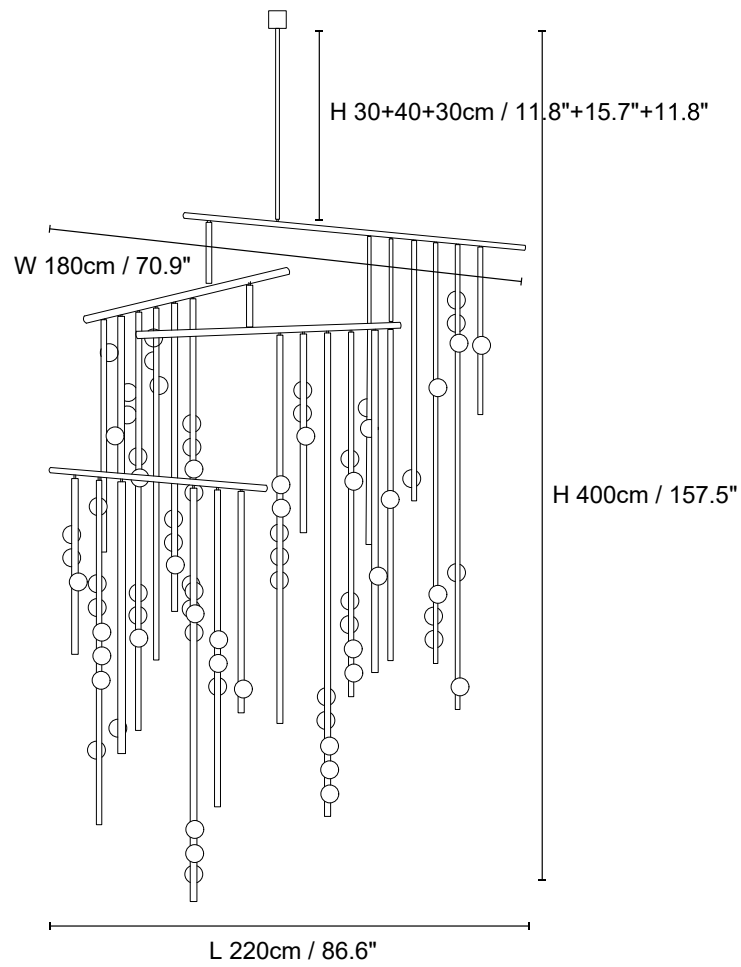

SPECIFICATION SHEET

SPECIFICATION DETAILS

*For custom options, consult factory for details

Fixture Dimensions	L 47.2" x W 43.3" x H 38.8"
Light source	G9. (bulb not included)
Wattage	~ 5W incandescent bulb or LED equivalent.
Voltage	AC 110-240V
Mounting	Hardwired.
Dimming	Compatible with dimmable bulbs (bulb not included)
Control method	Compatible with common wall switches(not included)
Finishes	Brushed brass, Black, Nickel.
Shade Details	White.
Material	Brass, Glass.
Rod Length	11.8"+15.7"+11.8" Adjustable hanging height rod. Can be extended upon request.

SPECIFICATION SHEET

SPECIFICATION DETAILS

*For custom options, consult factory for details

Fixture Dimensions	L 47.2" x W 43.3" x H 133.9"
Light source	G9. (bulb not included)
Wattage	~ 5W incandescent bulb or LED equivalent.
Voltage	AC 110-240V
Mounting	Hardwired.
Dimming	Compatible with dimmable bulbs (bulb not included)
Control method	Compatible with common wall switches (not included)
Finishes	Brushed brass, Black, Nickel.
Shade Details	White.
Material	Brass, Glass.
Rod Length	11.8"+15.7"+11.8" Adjustable hanging height rod. Can be extended upon request.

SPECIFICATION SHEET

SPECIFICATION DETAILS

*For custom options, consult factory for details

Fixture Dimensions	L 86.6" x W 70.9" x H 157.5"
Light source	G9. (bulb not included)
Wattage	~ 5W incandescent bulb or LED equivalent.
Voltage	AC 110-240V
Mounting	Hardwired.
Dimming	Compatible with dimmable bulbs (bulb not included)
Control method	Compatible with common wall switches (not included)
Finishes	Brushed brass, Black, Nickel.
Shade Details	White.
Material	Brass, Glass.
Rod Length	11.8"+15.7"+11.8" Adjustable hanging height rod. Can be extended upon request.