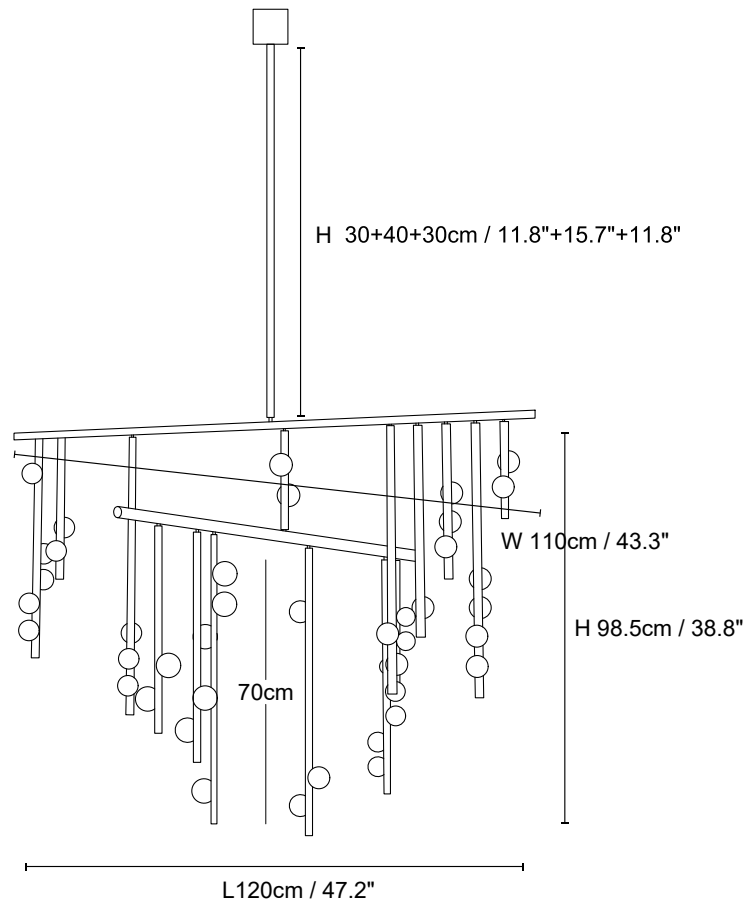

SPECIFICATION SHEET

SPECIFICATION DETAILS

*For custom options, consult factory for details

Fixture Dimensions	L 59.8" x W 29.9" x H 15"
Light source	G9. (bulb not included)
Wattage	~ 5W incandescent bulb or LED equivalent.
Voltage	AC 110-240V
Mounting	Hardwired.
Dimming	Compatible with dimmable bulbs (bulb not included)
Control method	Compatible with common wall switches (not included)
Finishes	Brushed brass, Black, Nickel.
Shade Details	White.
Material	Brass, Glass.
Rod Length	11.8"+15.7"+11.8" Adjustable hanging height rod. Can be extended upon request.

SPECIFICATION SHEET

SPECIFICATION DETAILS

*For custom options, consult factory for details

Fixture Dimensions	L 47.2" x W 43.3" x H 38.8"
Light source	G9. (bulb not included)
Wattage	~ 5W incandescent bulb or LED equivalent.
Voltage	AC 110-240V
Mounting	Hardwired.
Dimming	Compatible with dimmable bulbs (bulb not included)
Control method	Compatible with common wall switches(not included)
Finishes	Brushed brass, Black, Nickel.
Shade Details	White.
Material	Brass, Glass.
Rod Length	11.8"+15.7"+11.8" Adjustable hanging height rod. Can be extended upon request.

SPECIFICATION SHEET

SPECIFICATION DETAILS

*For custom options, consult factory for details

Fixture Dimensions	L 47.2" x W 43.3" x H 133.9"
Light source	G9. (bulb not included)
Wattage	~ 5W incandescent bulb or LED equivalent.
Voltage	AC 110-240V
Mounting	Hardwired.
Dimming	Compatible with dimmable bulbs (bulb not included)
Control method	Compatible with common wall switches (not included)
Finishes	Brushed brass, Black, Nickel.
Shade Details	White.
Material	Brass, Glass.
Rod Length	11.8"+15.7"+11.8" Adjustable hanging height rod. Can be extended upon request.