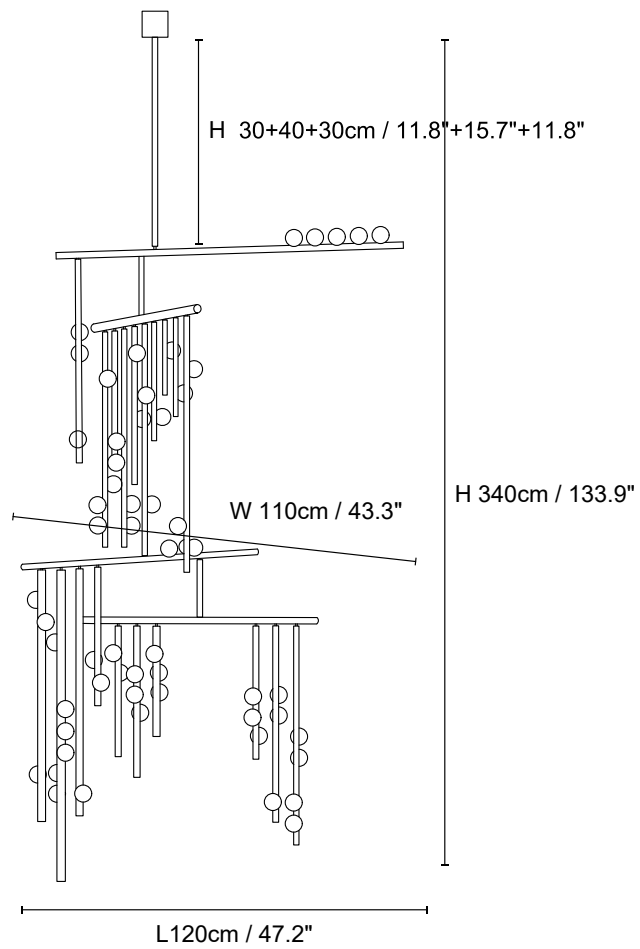

SPECIFICATION SHEET

SPECIFICATION DETAILS

*For custom options, consult factory for details

Fixture Dimensions	L 59.8" x W 29.9" x H 15"
Light source	G9. (bulb not included)
Wattage	~ 5W incandescent bulb or LED equivalent.
Voltage	AC 110-240V
Mounting	Hardwired.
Dimming	Compatible with dimmable bulbs (bulb not included)
Control method	Compatible with common wall switches (not included)
Finishes	Brushed brass, Black, Nickel.
Shade Details	White.
Material	Brass, Glass.
Rod Length	11.8"+15.7"+11.8" Adjustable hanging height rod. Can be extended upon request.

SPECIFICATION SHEET

SPECIFICATION DETAILS

*For custom options, consult factory for details

Fixture Dimensions	L 47.2" x W 43.3" x H 38.8"
Light source	G9. (bulb not included)
Wattage	~ 5W incandescent bulb or LED equivalent.
Voltage	AC 110-240V
Mounting	Hardwired.
Dimming	Compatible with dimmable bulbs (bulb not included)
Control method	Compatible with common wall switches(not included)
Finishes	Brushed brass, Black, Nickel.
Shade Details	White.
Material	Brass, Glass.
Rod Length	11.8"+15.7"+11.8" Adjustable hanging height rod. Can be extended upon request.

SPECIFICATION SHEET

SPECIFICATION DETAILS

*For custom options, consult factory for details

Fixture Dimensions	L 47.2" x W 43.3" x H 133.9"
Light source	G9. (bulb not included)
Wattage	~ 5W incandescent bulb or LED equivalent.
Voltage	AC 110-240V
Mounting	Hardwired.
Dimming	Compatible with dimmable bulbs (bulb not included)
Control method	Compatible with common wall switches (not included)
Finishes	Brushed brass, Black, Nickel.
Shade Details	White.
Material	Brass, Glass.
Rod Length	11.8"+15.7"+11.8" Adjustable hanging height rod. Can be extended upon request.