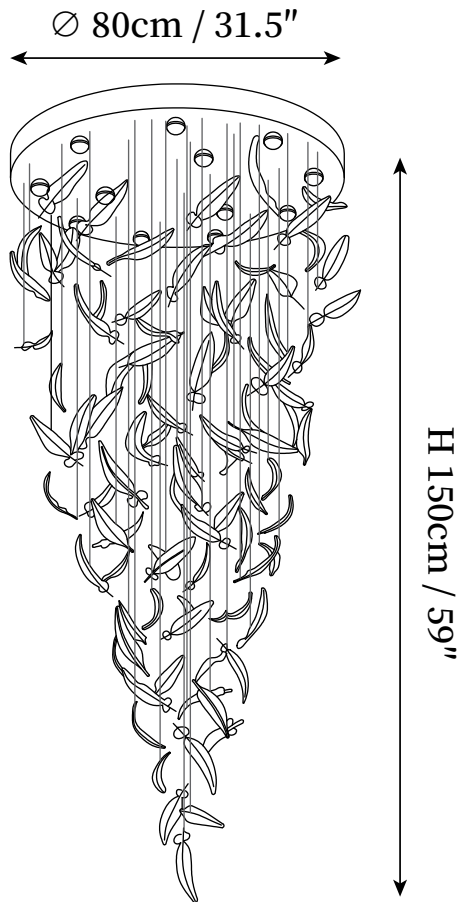

# SPECIFICATION SHEET

---

## SPECIFICATION DETAILS

\*For custom options, consult factory for details

<b>Fixture Dimensions</b>	D 31.5" x H 59"
<b>Light source</b>	Integrated LED
<b>Wattage</b>	~ 5W
<b>Voltage</b>	AC 110-240V
<b>Dimming</b>	Not supported
<b>CRI(Ra)</b>	90+ CRI
<b>Mounting</b>	Hardwired.
<b>LED Rated Life</b>	30000 hours
<b>Color Temperature</b>	Warm Light (3000K), Neutral Light (4000K), Cool Light (6000K)
<b>Control method</b>	Compatible with common wall switches(not included).
<b>Finishes</b>	Chrome.
<b>Shadow Details</b>	Clear Glass, Amber Glass.
<b>Material</b>	Metal, Stainless steel, Glass.
<b>Wire Length</b>	The standard length of the cord is 59" (150 cm), the length is adjustable.