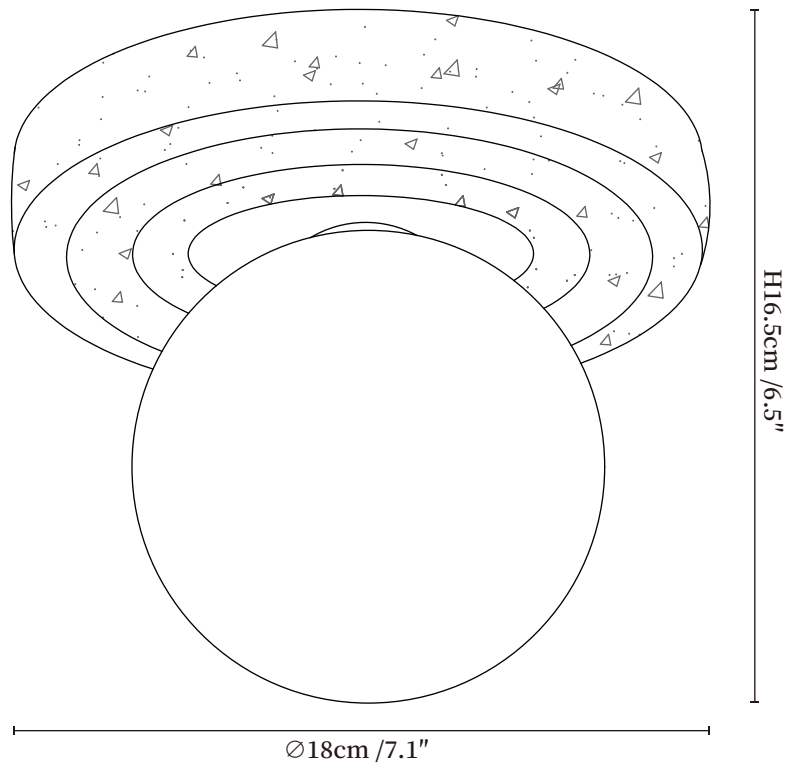

SPECIFICATION SHEET

SPECIFICATION DETAILS

*For custom options, consult factory for details

Fixture Dimensions	Ø 7.1" x H 6.5"
Light source	G9 (bulb not included)
Wattage	MAX 5W incandescent bulb or LED equivalent.
Voltage	AC 110-240V
Mounting	Hardwired.
Dimming	Please purchase dimmable light bulbs separately.
Control method	Compatible with common wall switches (not included)
Finishes	Yellow Travertine.
Shade Details	White.
Material	Yellow Travertine, Wood.