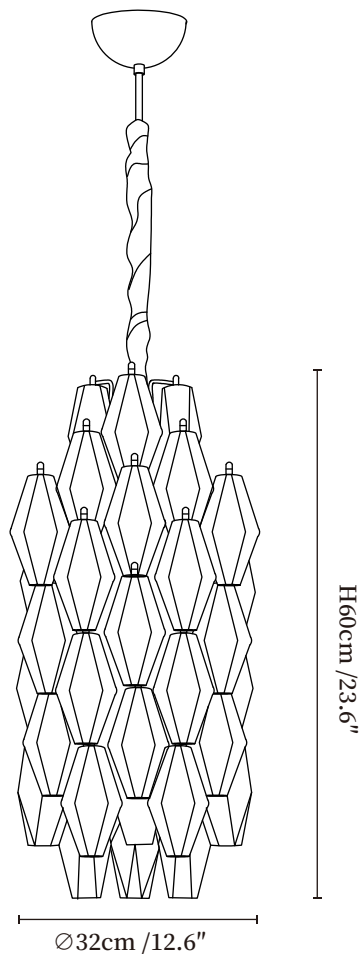

SPECIFICATION SHEET

SPECIFICATION DETAILS

*For custom options, consult factory for details

Fixture Dimensions	Ø 12.6" x H 23.6"
Light source	E14 (bulb not included)
Wattage	MAX 15W incandescent bulb or LED equivalent.
Voltage	AC 110-240V
Mounting	Hardwired.
Dimming	Compatible with dimmable bulbs (bulb not included)
Control method	Compatible with common wall switches (not included)
Finishes	Gold, Nickel.
Shade Details	Amber, Clear, Smoke gray.
Material	Metal, Glass.
Hanging Length	Chain lengths range between 19.7", the length can be specified according to needs