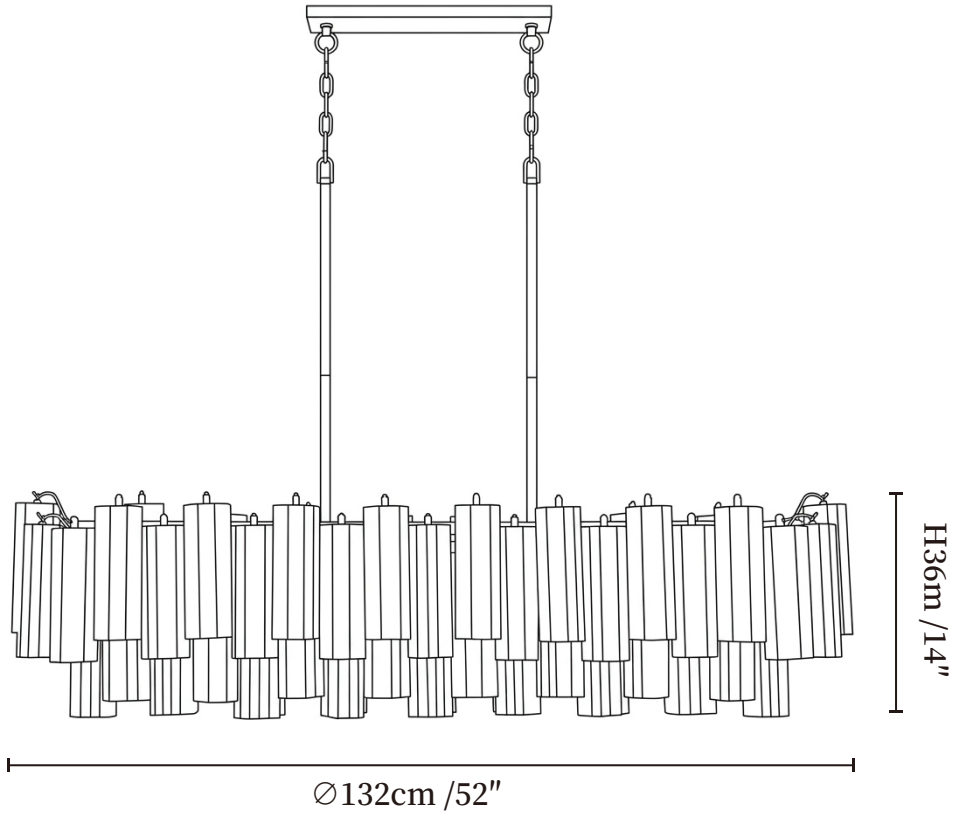

SPECIFICATION SHEET

SPECIFICATION DETAILS

*For custom options, consult factory for details

Fixture Dimensions	Ø 52" x H 14"
Light source	E12 or E14 (bulb not included)
Wattage	MAX 15W incandescent bulb or LED equivalent.
Voltage	AC 110-240V
Mounting	Hardwired.
Dimming	Compatible with dimmable bulbs (bulb not included)
Control method	Compatible with common wall switches(not included)
Finishes	Gold, Nickel.
Shade Details	Amber, Clear, Grey, White, Pink.
Material	Metal, Glass.
Rod Length	Suspension rod is 11.8", and can be spliced as needed.