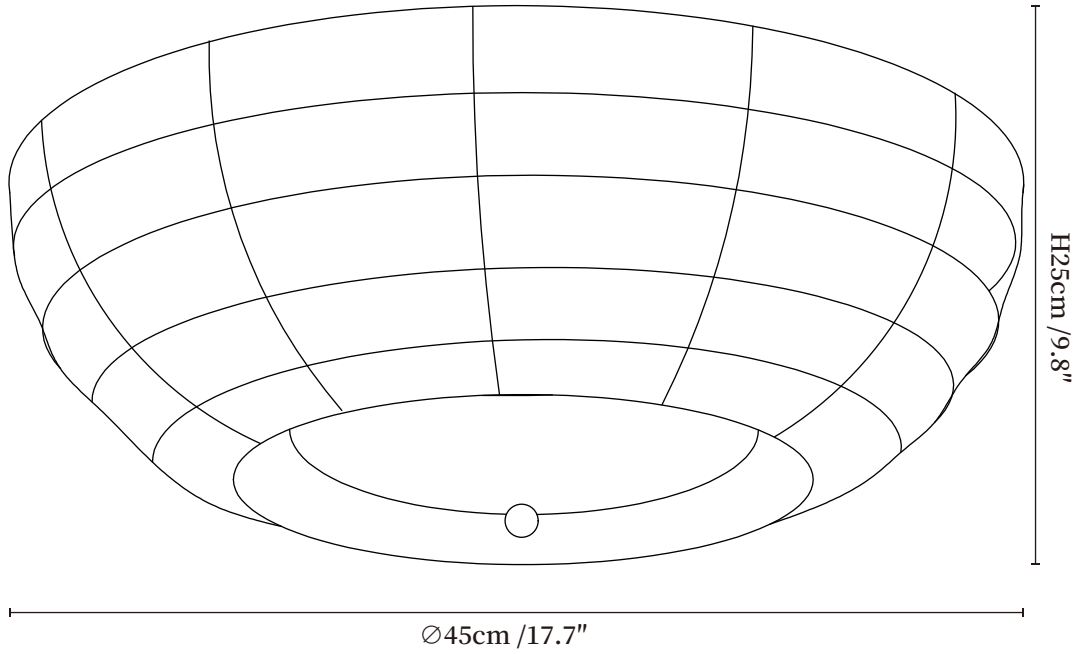

SPECIFICATION SHEET

SPECIFICATION DETAILS

*For custom options, consult factory for details

Fixture Dimensions	$\text{Ø} 17.7'' \times \text{H } 9.8''$
Light source	Integrated LED
Wattage	~32 Watts
Voltage	AC 110-240V
Dimming	Not supported
CRI(Ra)	90+CRI
Mounting	Hardwired.
LED Rated Life	30000 hours
Color Temperature	Warm Light (3000K), Neutral Light (4000K), Cool Light (6000K)
Control method	Compatible with common wall switches(not included)
Finishes	Green, Yellow, Blue.
Shade Details	Clear.
Material	Fabric, Metal, Crystal.

SPECIFICATION SHEET

SPECIFICATION DETAILS

*For custom options, consult factory for details

Fixture Dimensions	$\text{Ø} 20.5'' \times \text{H} 11.8''$
Light source	Integrated LED
Wattage	~40Watts
Voltage	AC 110-240V
Dimming	Not supported
CRI(Ra)	90+CRI
Mounting	Hardwired.
LED Rated Life	30000 hours
Color Temperature	Warm Light (3000K), Neutral Light (4000K), Cool Light (6000K)
Control method	Compatible with common wall switches(not included)
Finishes	Green, Yellow, Blue.
Shade Details	Clear.
Material	Fabric, Metal, Crystal.