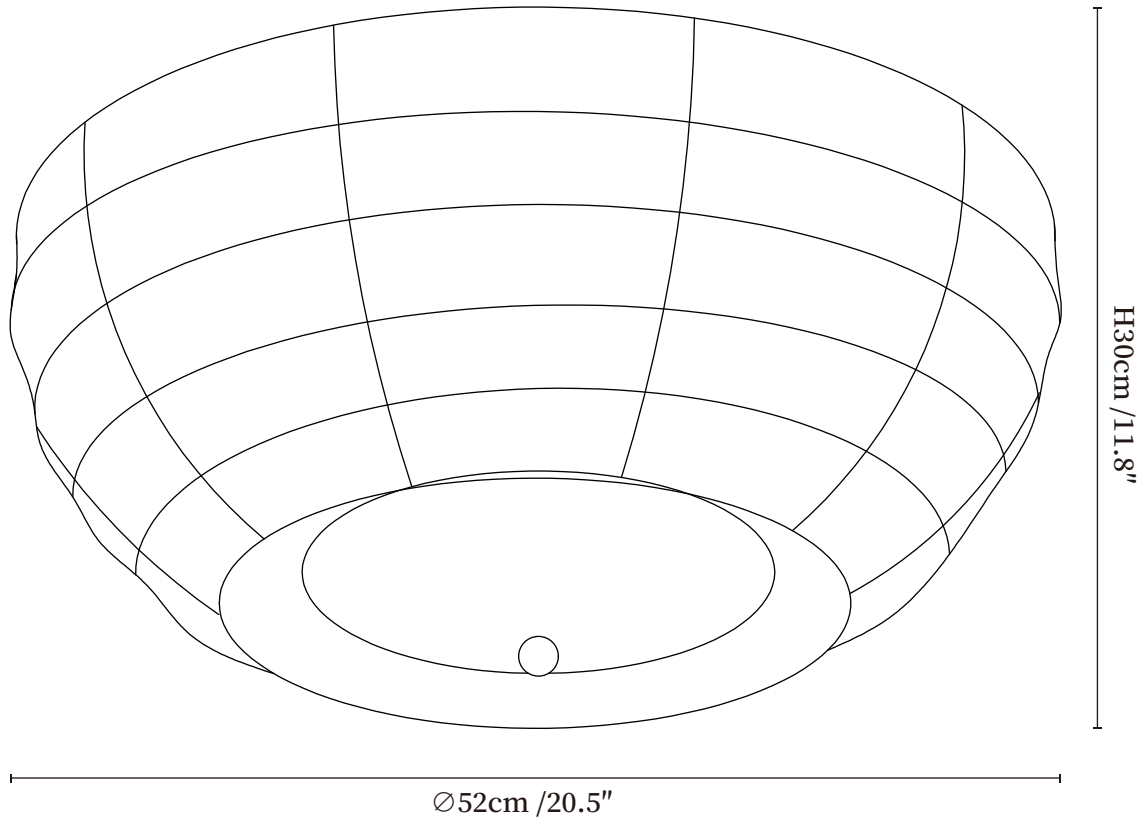

SPECIFICATION SHEET

SPECIFICATION DETAILS

*For custom options, consult factory for details

Fixture Dimensions	$\text{Ø} 17.7'' \times \text{H } 9.8''$
Light source	Integrated LED
Wattage	~32 Watts
Voltage	AC 110-240V
Dimming	Not supported
CRI(Ra)	90+CRI
Mounting	Hardwired.
LED Rated Life	30000 hours
Color Temperature	Warm Light (3000K), Neutral Light (4000K), Cool Light (6000K)
Control method	Compatible with common wall switches(not included)
Finishes	Green, Yellow, Blue.
Shade Details	Clear.
Material	Fabric, Metal, Crystal.

SPECIFICATION SHEET

SPECIFICATION DETAILS

*For custom options, consult factory for details

Fixture Dimensions	$\text{Ø} 20.5'' \times \text{H} 11.8''$
Light source	Integrated LED
Wattage	~40Watts
Voltage	AC 110-240V
Dimming	Not supported
CRI(Ra)	90+CRI
Mounting	Hardwired.
LED Rated Life	30000 hours
Color Temperature	Warm Light (3000K), Neutral Light (4000K), Cool Light (6000K)
Control method	Compatible with common wall switches(not included)
Finishes	Green, Yellow, Blue.
Shade Details	Clear.
Material	Fabric, Metal, Crystal.