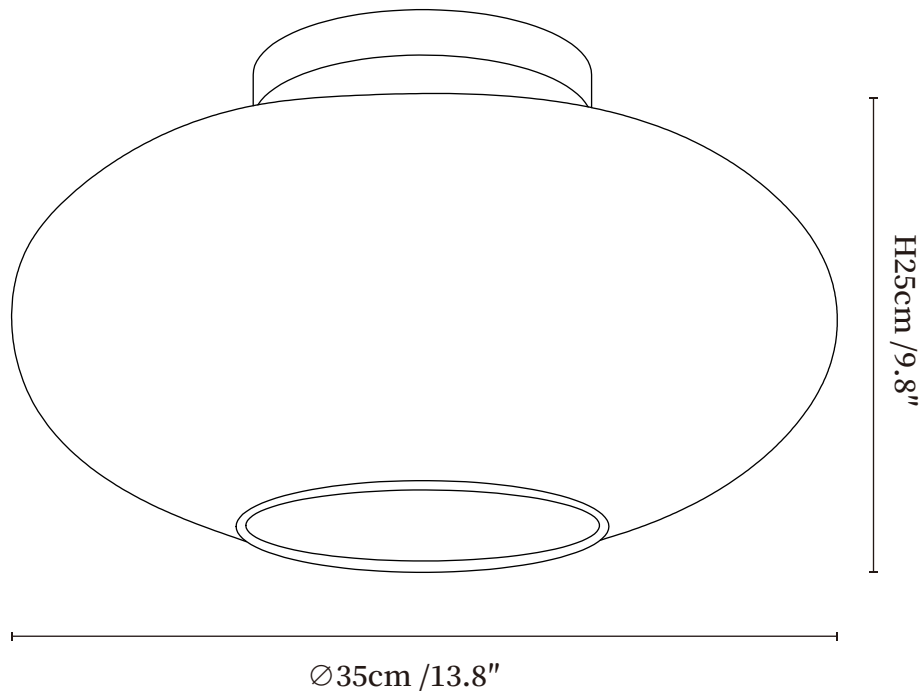

SPECIFICATION SHEET

SPECIFICATION DETAILS

*For custom options, consult factory for details

Fixture Dimensions	Ø 13.8" x H 9.8"
Light source	G9 (bulb not included)
Wattage	MAX 5W incandescent bulb or LED equivalent.
Voltage	AC 110-240V
Mounting	Hardwired.
Dimming	Please purchase dimmable light bulbs separately.
Control method	Compatible with common wall switches (not included)
Finishes	Walnut Wood.
Shade Details	Colorful.
Material	Metal, Wood, Glass.