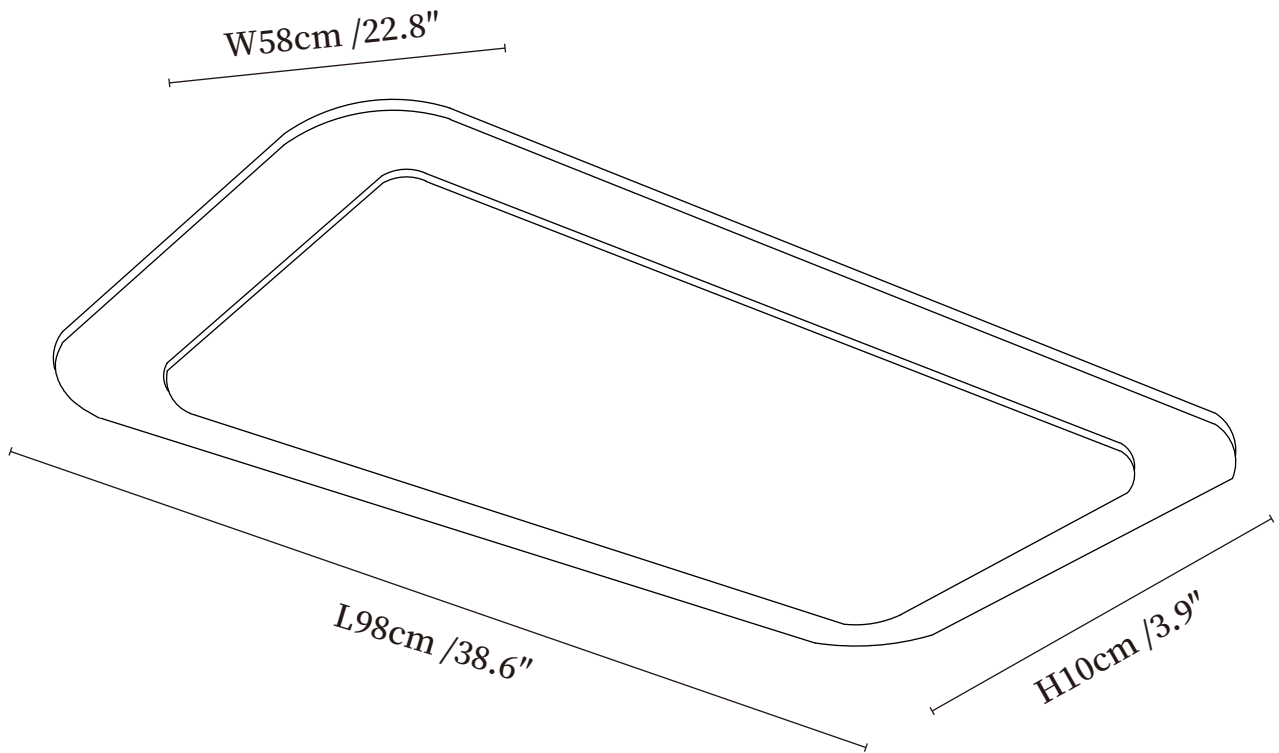

# SPECIFICATION SHEET

---

## SPECIFICATION DETAILS

\*For custom options, consult factory for details

<b>Fixture Dimensions</b>	L 38.6" x W 22.8" x H 3.9"
<b>Light source</b>	Integrated LED
<b>Wattage</b>	~104W
<b>Voltage</b>	AC 110-240V
<b>Dimming</b>	Not supported
<b>CRI(Ra)</b>	90+CRI
<b>Mounting</b>	Hardwired.
<b>LED Rated Life</b>	30000 hours
<b>Color Temperature</b>	Warm Light (3000K), Neutral Light (4000K), Cool Light (6000K)
<b>Control method</b>	Compatible with common wall switches(
<b>Finishes</b>	Yellow Travertine.
<b>Shade Details</b>	White.
<b>Material</b>	Yellow Travertine, Acrylic.