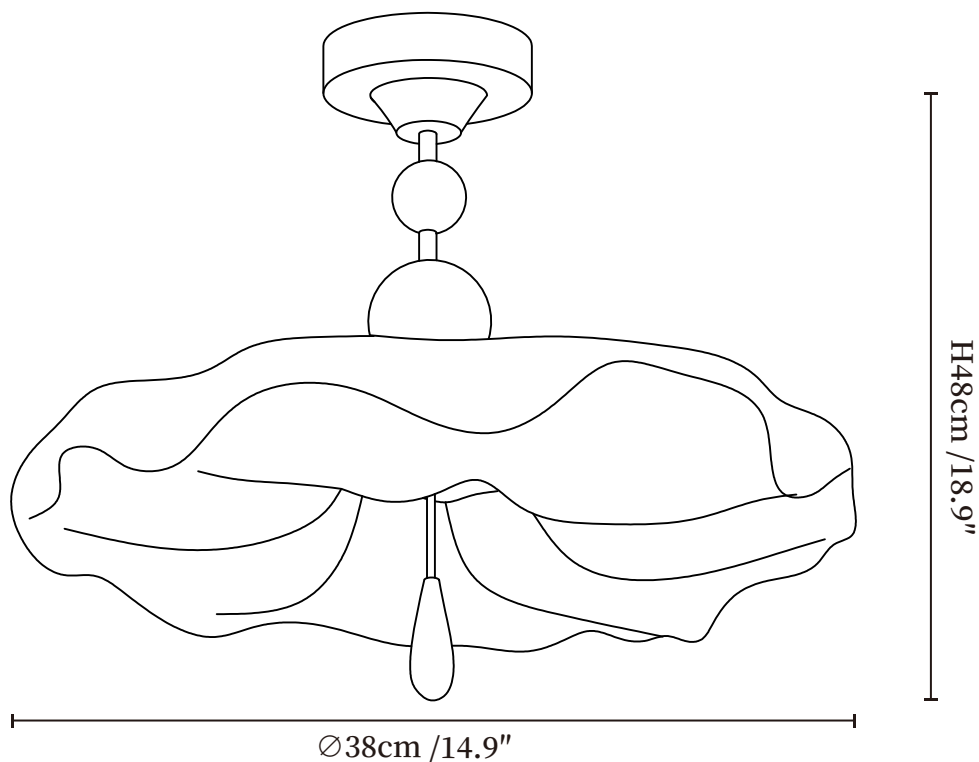

SPECIFICATION SHEET

SPECIFICATION DETAILS

*For custom options, consult factory for details

Fixture Dimensions	Ø 14.9" x H 18.9"
Light source	Integrated LED
Wattage	~24W
Voltage	AC 110-240V
Dimming	Not supported
CRI(Ra)	90+CRI
Mounting	Hardwired.
LED Rated Life	30000 hours
Color Temperature	Warm Light (3000K), Neutral Light (4000K), Cool Light (6000K)
Control method	Compatible with common wall switches(not included)
Finishes	Walnut Wood.
Shade Details	White.
Material	Metal, Plastic.

SPECIFICATION SHEET

SPECIFICATION DETAILS

*For custom options, consult factory for details

Fixture Dimensions	Ø 18.9" x H 18.9"
Light source	Integrated LED
Wattage	~36W
Voltage	AC 110-240V
Dimming	Not supported
CRI(Ra)	90+CRI
Mounting	Hardwired.
LED Rated Life	30000 hours
Color Temperature	Warm Light (3000K), Neutral Light (4000K), Cool Light (6000K)
Control method	Compatible with common wall switches(not included)
Finishes	Walnut Wood.
Shade Details	White.
Material	Metal, Plastic.

SPECIFICATION SHEET

SPECIFICATION DETAILS

*For custom options, consult factory for details

Fixture Dimensions	Ø 22.8" x H 18.9"
Light source	Integrated LED
Wattage	~48W
Voltage	AC 110-240V
Dimming	Not supported
CRI(Ra)	90+CRI
Mounting	Hardwired.
LED Rated Life	30000 hours
Color Temperature	Warm Light (3000K), Neutral Light (4000K), Cool Light (6000K)
Control method	Compatible with common wall switches(not included)
Finishes	Walnut Wood.
Shade Details	White.
Material	Metal, Plastic.