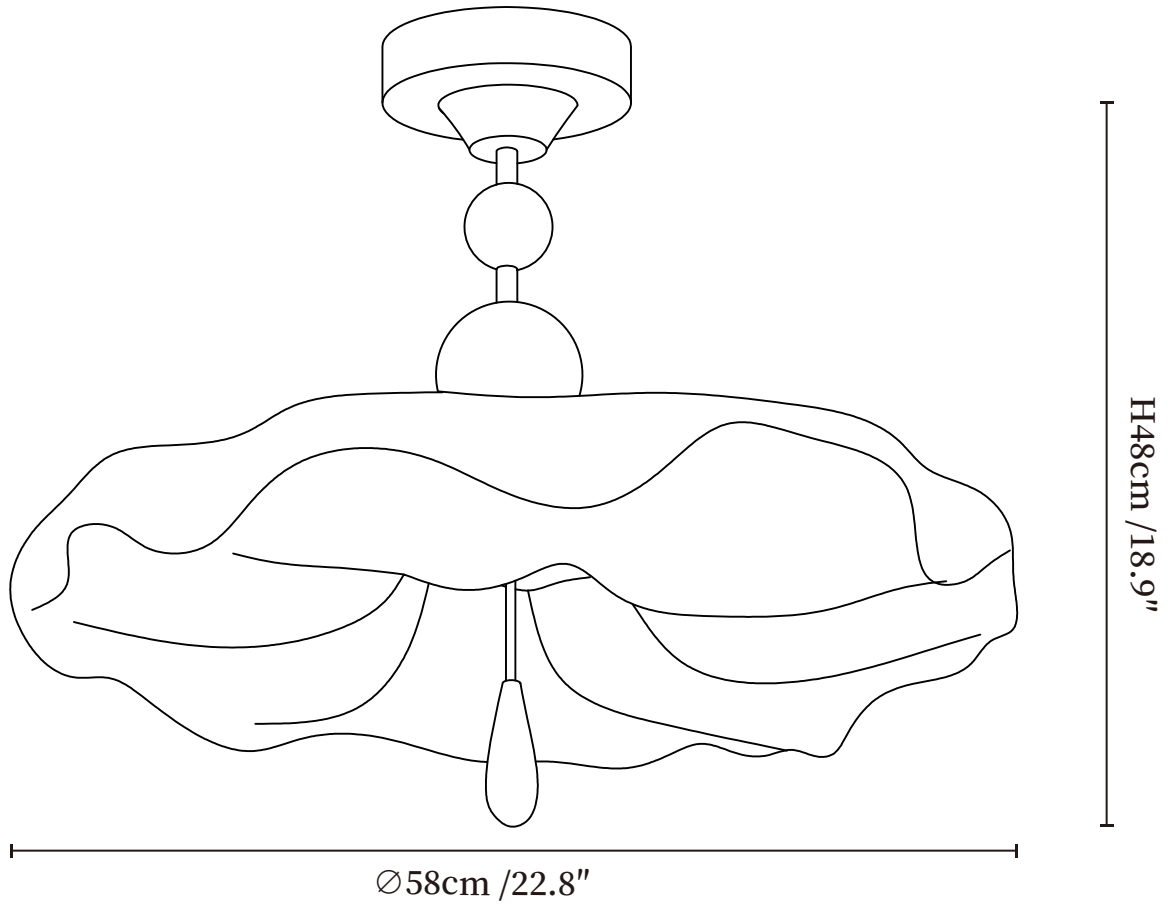

SPECIFICATION SHEET

SPECIFICATION DETAILS

*For custom options, consult factory for details

Fixture Dimensions	Ø 14.9" x H 18.9"
Light source	Integrated LED
Wattage	~24W
Voltage	AC 110-240V
Dimming	Not supported
CRI(Ra)	90+CRI
Mounting	Hardwired.
LED Rated Life	30000 hours
Color Temperature	Warm Light (3000K), Neutral Light (4000K), Cool Light (6000K)
Control method	Compatible with common wall switches(not included)
Finishes	Walnut Wood.
Shade Details	White.
Material	Metal, Plastic.

SPECIFICATION SHEET

SPECIFICATION DETAILS

*For custom options, consult factory for details

Fixture Dimensions	Ø 18.9" x H 18.9"
Light source	Integrated LED
Wattage	~36W
Voltage	AC 110-240V
Dimming	Not supported
CRI(Ra)	90+CRI
Mounting	Hardwired.
LED Rated Life	30000 hours
Color Temperature	Warm Light (3000K), Neutral Light (4000K), Cool Light (6000K)
Control method	Compatible with common wall switches(not included)
Finishes	Walnut Wood.
Shade Details	White.
Material	Metal, Plastic.

SPECIFICATION SHEET

SPECIFICATION DETAILS

*For custom options, consult factory for details

Fixture Dimensions	Ø 22.8" x H 18.9"
Light source	Integrated LED
Wattage	~48W
Voltage	AC 110-240V
Dimming	Not supported
CRI(Ra)	90+CRI
Mounting	Hardwired.
LED Rated Life	30000 hours
Color Temperature	Warm Light (3000K), Neutral Light (4000K), Cool Light (6000K)
Control method	Compatible with common wall switches(not included)
Finishes	Walnut Wood.
Shade Details	White.
Material	Metal, Plastic.