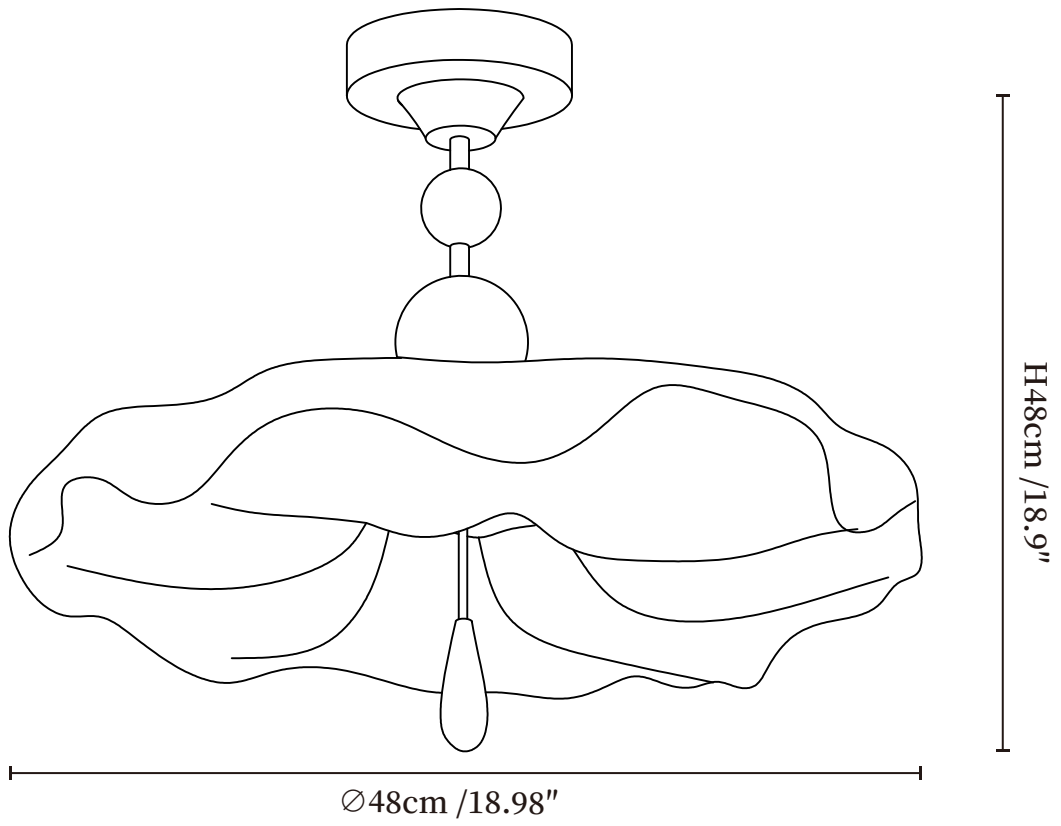

SPECIFICATION SHEET

SPECIFICATION DETAILS

*For custom options, consult factory for details

Fixture Dimensions	Ø 14.9" x H 18.9"
Light source	Integrated LED
Wattage	~24W
Voltage	AC 110-240V
Dimming	Not supported
CRI(Ra)	90+CRI
Mounting	Hardwired.
LED Rated Life	30000 hours
Color Temperature	Warm Light (3000K), Neutral Light (4000K), Cool Light (6000K)
Control method	Compatible with common wall switches(not included)
Finishes	Walnut Wood.
Shade Details	White.
Material	Metal, Plastic.

SPECIFICATION SHEET

SPECIFICATION DETAILS

*For custom options, consult factory for details

Fixture Dimensions	Ø 18.9" x H 18.9"
Light source	Integrated LED
Wattage	~36W
Voltage	AC 110-240V
Dimming	Not supported
CRI(Ra)	90+CRI
Mounting	Hardwired.
LED Rated Life	30000 hours
Color Temperature	Warm Light (3000K), Neutral Light (4000K), Cool Light (6000K)
Control method	Compatible with common wall switches(not included)
Finishes	Walnut Wood.
Shade Details	White.
Material	Metal, Plastic.

SPECIFICATION SHEET

SPECIFICATION DETAILS

*For custom options, consult factory for details

Fixture Dimensions	Ø 22.8" x H 18.9"
Light source	Integrated LED
Wattage	~48W
Voltage	AC 110-240V
Dimming	Not supported
CRI(Ra)	90+CRI
Mounting	Hardwired.
LED Rated Life	30000 hours
Color Temperature	Warm Light (3000K), Neutral Light (4000K), Cool Light (6000K)
Control method	Compatible with common wall switches(not included)
Finishes	Walnut Wood.
Shade Details	White.
Material	Metal, Plastic.