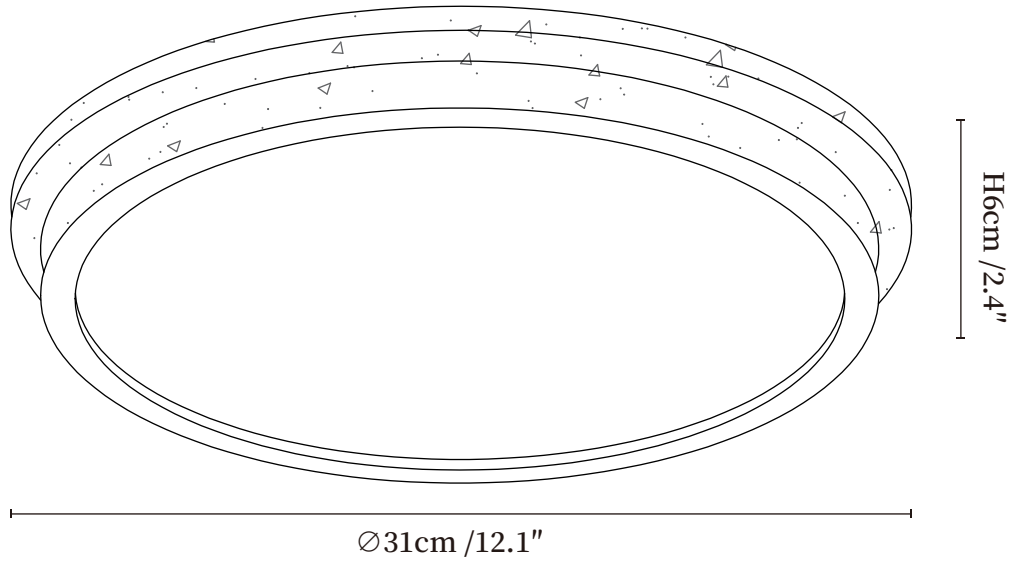

SPECIFICATION SHEET

SPECIFICATION DETAILS

*For custom options, consult factory for details

Fixture Dimensions	Ø 12.2" x H 2.3"
Light source	Integrated LED
Wattage	~28W
Voltage	AC 110-240V
Dimming	Not supported
CRI(Ra)	90+CRI
Mounting	Hardwired.
LED Rated Life	30000 hours
Color Temperature	Warm Light (3000K), Neutral Light (4000K), Cool Light (6000K)
Control method	Compatible with common wall switches(not included)
Finishes	Yellow Travertine.
Shade Details	White.
Material	Yellow Travertine, Acrylic.

SPECIFICATION SHEET

SPECIFICATION DETAILS

*For custom options, consult factory for details

Fixture Dimensions	Ø 16.1" x H 2.3"
Light source	Integrated LED
Wattage	~36W
Voltage	AC 110-240V
Dimming	Not supported
CRI(Ra)	90+CRI
Mounting	Hardwired.
LED Rated Life	30000 hours
Color Temperature	Warm Light (3000K), Neutral Light (4000K), Cool Light (6000K)
Control method	Compatible with common wall switches (not included)
Finishes	Yellow Travertine.
Shade Details	White.
Material	Yellow Travertine, Acrylic.

SPECIFICATION SHEET

SPECIFICATION DETAILS

*For custom options, consult factory for details

Fixture Dimensions	$\text{Ø} 20.1'' \times \text{H} 2.3''$
Light source	Integrated LED
Wattage	~48W
Voltage	AC 110-240V
Dimming	Not supported
CRI(Ra)	90+CRI
Mounting	Hardwired.
LED Rated Life	30000 hours
Color Temperature	Warm Light (3000K), Neutral Light (4000K), Cool Light (6000K)
Control method	Compatible with common wall switches (not included)
Finishes	Yellow Travertine.
Shade Details	White.
Material	Yellow Travertine, Acrylic.