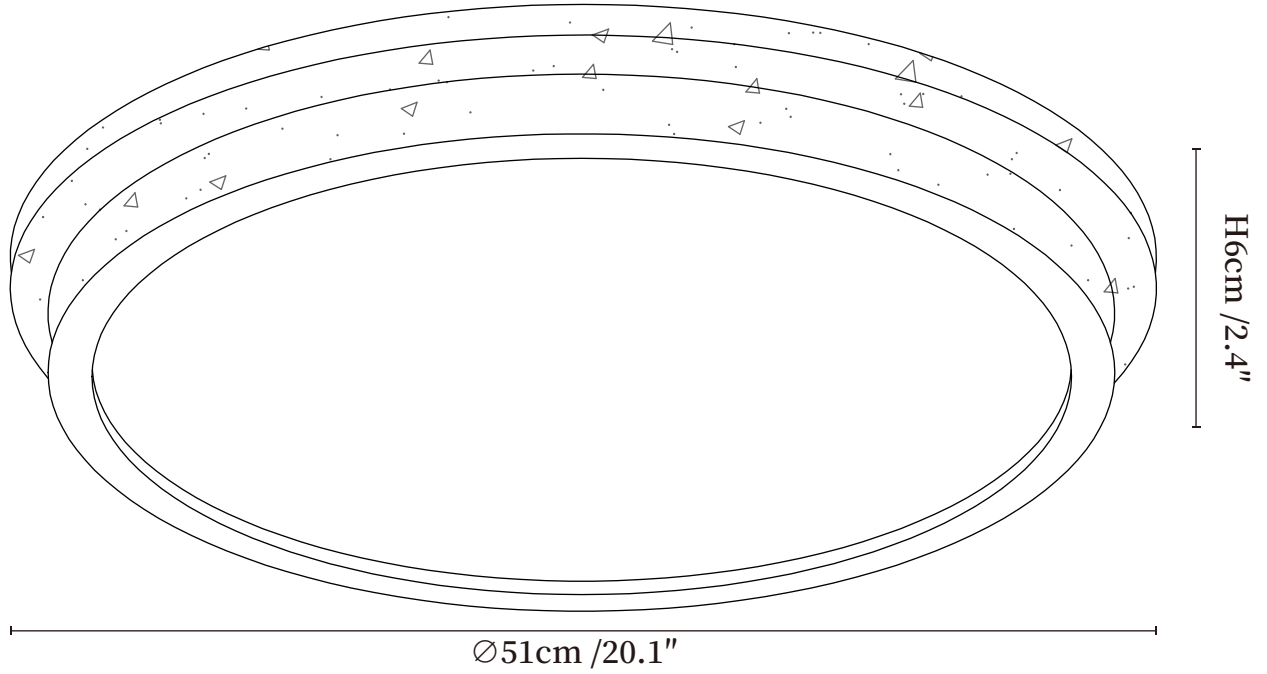

SPECIFICATION SHEET

SPECIFICATION DETAILS

*For custom options, consult factory for details

Fixture Dimensions	Ø 12.2" x H 2.3"
Light source	Integrated LED
Wattage	~28W
Voltage	AC 110-240V
Dimming	Not supported
CRI(Ra)	90+CRI
Mounting	Hardwired.
LED Rated Life	30000 hours
Color Temperature	Warm Light (3000K), Neutral Light (4000K), Cool Light (6000K)
Control method	Compatible with common wall switches(not included)
Finishes	Yellow Travertine.
Shade Details	White.
Material	Yellow Travertine, Acrylic.

SPECIFICATION SHEET

SPECIFICATION DETAILS

*For custom options, consult factory for details

Fixture Dimensions	Ø 16.1" x H 2.3"
Light source	Integrated LED
Wattage	~36W
Voltage	AC 110-240V
Dimming	Not supported
CRI(Ra)	90+CRI
Mounting	Hardwired.
LED Rated Life	30000 hours
Color Temperature	Warm Light (3000K), Neutral Light (4000K), Cool Light (6000K)
Control method	Compatible with common wall switches (not included)
Finishes	Yellow Travertine.
Shade Details	White.
Material	Yellow Travertine, Acrylic.

SPECIFICATION SHEET

SPECIFICATION DETAILS

*For custom options, consult factory for details

Fixture Dimensions	$\text{Ø} 20.1'' \times \text{H} 2.3''$
Light source	Integrated LED
Wattage	~48W
Voltage	AC 110-240V
Dimming	Not supported
CRI(Ra)	90+CRI
Mounting	Hardwired.
LED Rated Life	30000 hours
Color Temperature	Warm Light (3000K), Neutral Light (4000K), Cool Light (6000K)
Control method	Compatible with common wall switches (not included)
Finishes	Yellow Travertine.
Shade Details	White.
Material	Yellow Travertine, Acrylic.