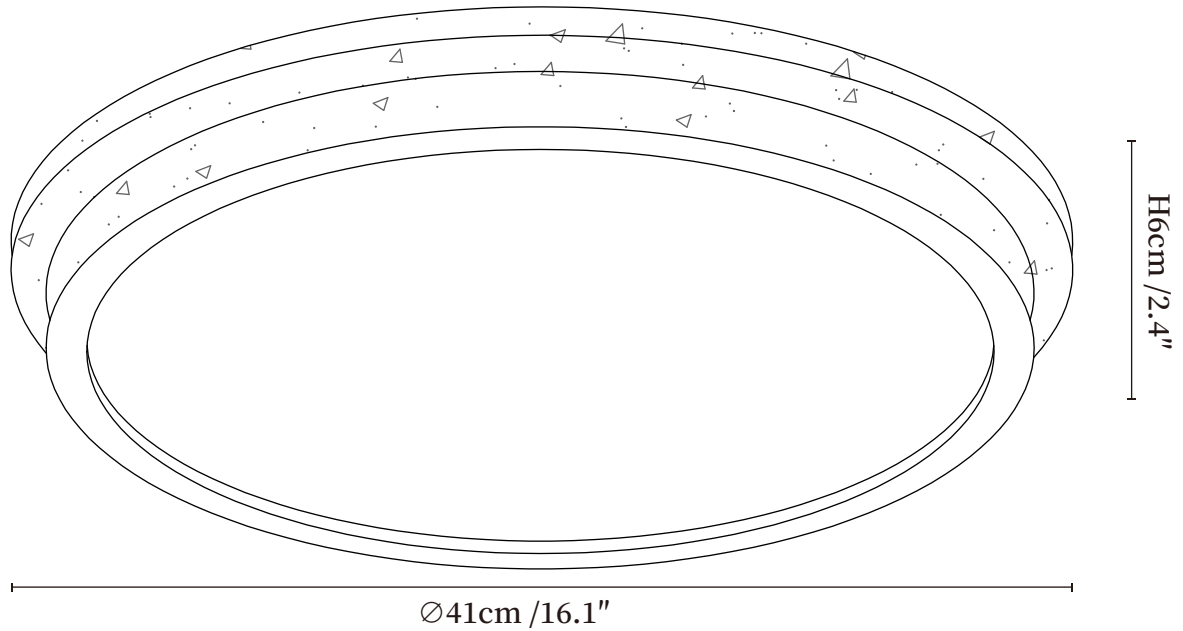

SPECIFICATION SHEET

SPECIFICATION DETAILS

*For custom options, consult factory for details

Fixture Dimensions	Ø 12.2" x H 2.3"
Light source	Integrated LED
Wattage	~28W
Voltage	AC 110-240V
Dimming	Not supported
CRI(Ra)	90+CRI
Mounting	Hardwired.
LED Rated Life	30000 hours
Color Temperature	Warm Light (3000K), Neutral Light (4000K), Cool Light (6000K)
Control method	Compatible with common wall switches(not included)
Finishes	Yellow Travertine.
Shade Details	White.
Material	Yellow Travertine, Acrylic.

SPECIFICATION SHEET

SPECIFICATION DETAILS

*For custom options, consult factory for details

Fixture Dimensions	Ø 16.1" x H 2.3"
Light source	Integrated LED
Wattage	~36W
Voltage	AC 110-240V
Dimming	Not supported
CRI(Ra)	90+CRI
Mounting	Hardwired.
LED Rated Life	30000 hours
Color Temperature	Warm Light (3000K), Neutral Light (4000K), Cool Light (6000K)
Control method	Compatible with common wall switches (not included)
Finishes	Yellow Travertine.
Shade Details	White.
Material	Yellow Travertine, Acrylic.

SPECIFICATION SHEET

SPECIFICATION DETAILS

*For custom options, consult factory for details

Fixture Dimensions	$\text{Ø} 20.1'' \times \text{H} 2.3''$
Light source	Integrated LED
Wattage	~48W
Voltage	AC 110-240V
Dimming	Not supported
CRI(Ra)	90+CRI
Mounting	Hardwired.
LED Rated Life	30000 hours
Color Temperature	Warm Light (3000K), Neutral Light (4000K), Cool Light (6000K)
Control method	Compatible with common wall switches (not included)
Finishes	Yellow Travertine.
Shade Details	White.
Material	Yellow Travertine, Acrylic.