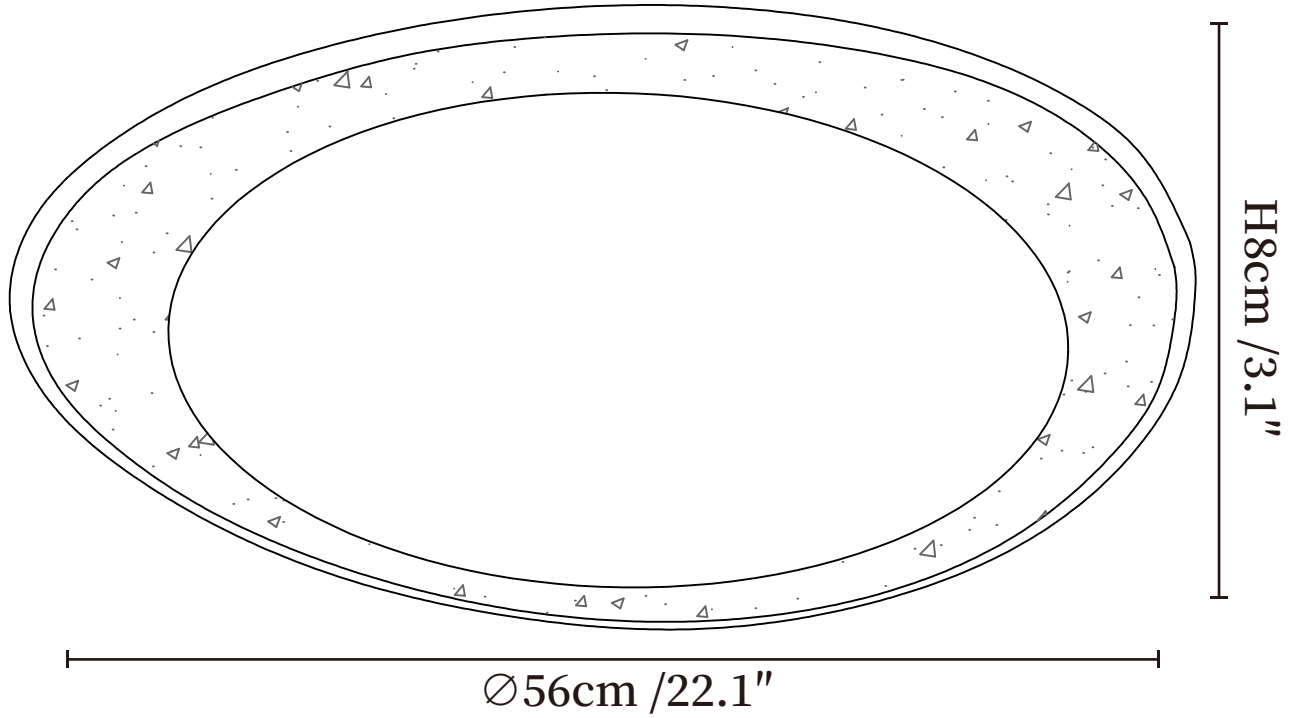

## SPECIFICATION DETAILS

\*For custom options, consult factory for details

<b>Fixture Dimmensions</b>	$\varnothing 13.8'' \times H 3.1''$
<b>Light source</b>	Integrated LED
<b>Wattage</b>	~24W
<b>Voltage</b>	AC 110-240V
<b>Dimming</b>	Not supported
<b>CRI(Ra)</b>	90+CRI
<b>Mounting</b>	Hardwired.
<b>LED Rated Life</b>	30000 hours
<b>Color Temperature</b>	Warm Light (3000K), Neutral Light (4000K), Cool Light (6000K)
<b>Control method</b>	Compatible with common wall switches(not included)
<b>Finishes</b>	Yellow Travertine.
<b>Shade Details</b>	White.
<b>Material</b>	Yellow Travertine, Acrylic.

## SPECIFICATION DETAILS

\*For custom options, consult factory for details

<b>Fixture Dimensions</b>	$\text{Ø} 18.1'' \times \text{H} 3.1''$
<b>Light source</b>	Integrated LED
<b>Wattage</b>	~36W
<b>Voltage</b>	AC 110-240V
<b>Dimming</b>	Not supported
<b>CRI(Ra)</b>	90+CRI
<b>Mounting</b>	Hardwired.
<b>LED Rated Life</b>	30000 hours
<b>Color Temperature</b>	Warm Light (3000K), Neutral Light (4000K), Cool Light (6000K)
<b>Control method</b>	Compatible with common wall switches(not included)
<b>Finishes</b>	Yellow Travertine.
<b>Shade Details</b>	White.
<b>Material</b>	Yellow Travertine, Acrylic.

## SPECIFICATION DETAILS

\*For custom options, consult factory for details

<b>Fixture Dimensions</b>	$\varnothing 22.1'' \times H 3.1''$
<b>Light source</b>	Integrated LED
<b>Wattage</b>	~52W
<b>Voltage</b>	AC 110-240V
<b>Dimming</b>	Not supported
<b>CRI(Ra)</b>	90+CRI
<b>Mounting</b>	Hardwired.
<b>LED Rated Life</b>	30000 hours
<b>Color Temperature</b>	Warm Light (3000K), Neutral Light (4000K), Cool Light (6000K)
<b>Control method</b>	Compatible with common wall switches (not included)
<b>Finishes</b>	Yellow Travertine.
<b>Shade Details</b>	White.
<b>Material</b>	Yellow Travertine, Acrylic.