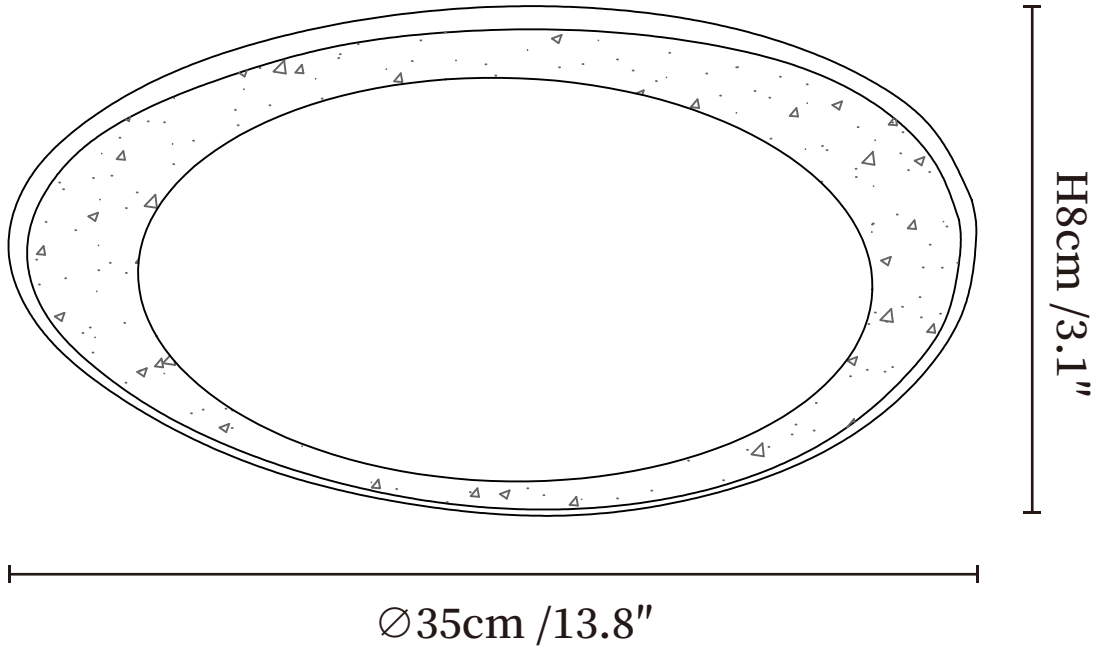

## SPECIFICATION DETAILS

\*For custom options, consult factory for details

<b>Fixture Dimmensions</b>	$\varnothing 13.8'' \times H 3.1''$
<b>Light source</b>	Integrated LED
<b>Wattage</b>	~24W
<b>Voltage</b>	AC 110-240V
<b>Dimming</b>	Not supported
<b>CRI(Ra)</b>	90+CRI
<b>Mounting</b>	Hardwired.
<b>LED Rated Life</b>	30000 hours
<b>Color Temperature</b>	Warm Light (3000K), Neutral Light (4000K), Cool Light (6000K)
<b>Control method</b>	Compatible with common wall switches(not included)
<b>Finishes</b>	Yellow Travertine.
<b>Shade Details</b>	White.
<b>Material</b>	Yellow Travertine, Acrylic.

## SPECIFICATION DETAILS

\*For custom options, consult factory for details

<b>Fixture Dimensions</b>	$\text{Ø} 18.1'' \times \text{H} 3.1''$
<b>Light source</b>	Integrated LED
<b>Wattage</b>	~36W
<b>Voltage</b>	AC 110-240V
<b>Dimming</b>	Not supported
<b>CRI(Ra)</b>	90+CRI
<b>Mounting</b>	Hardwired.
<b>LED Rated Life</b>	30000 hours
<b>Color Temperature</b>	Warm Light (3000K), Neutral Light (4000K), Cool Light (6000K)
<b>Control method</b>	Compatible with common wall switches(not included)
<b>Finishes</b>	Yellow Travertine.
<b>Shade Details</b>	White.
<b>Material</b>	Yellow Travertine, Acrylic.

## SPECIFICATION DETAILS

\*For custom options, consult factory for details

<b>Fixture Dimensions</b>	$\varnothing 22.1'' \times H 3.1''$
<b>Light source</b>	Integrated LED
<b>Wattage</b>	~52W
<b>Voltage</b>	AC 110-240V
<b>Dimming</b>	Not supported
<b>CRI(Ra)</b>	90+CRI
<b>Mounting</b>	Hardwired.
<b>LED Rated Life</b>	30000 hours
<b>Color Temperature</b>	Warm Light (3000K), Neutral Light (4000K), Cool Light (6000K)
<b>Control method</b>	Compatible with common wall switches (not included)
<b>Finishes</b>	Yellow Travertine.
<b>Shade Details</b>	White.
<b>Material</b>	Yellow Travertine, Acrylic.