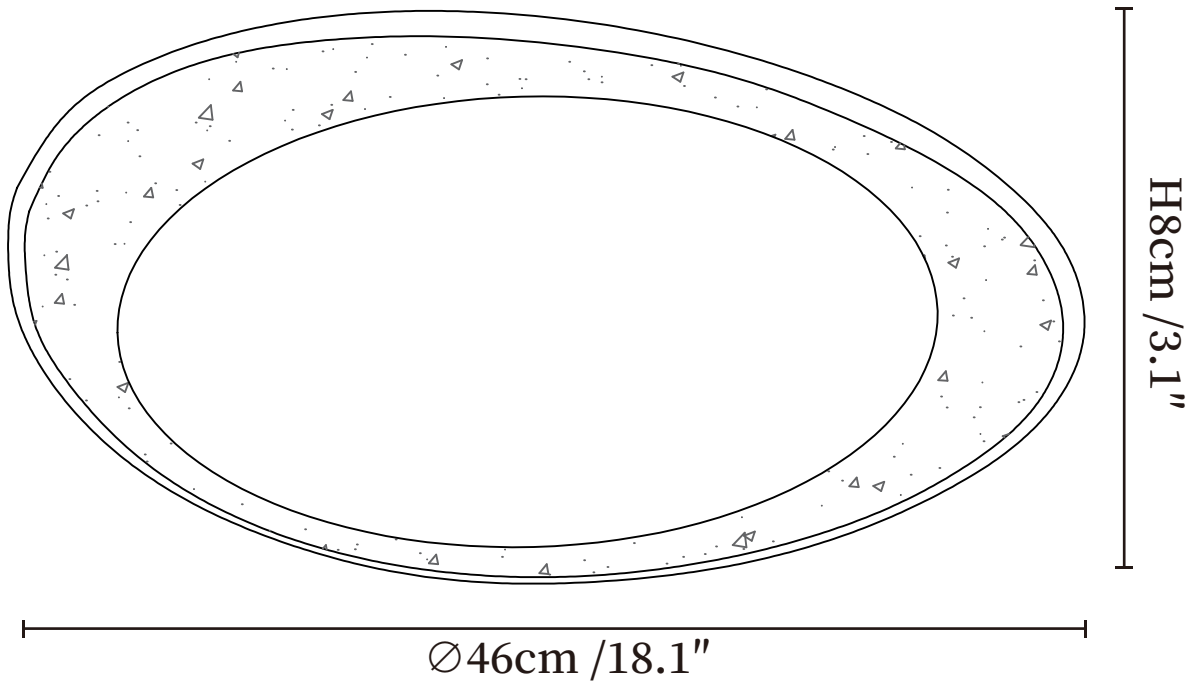

## SPECIFICATION DETAILS

\*For custom options, consult factory for details

<b>Fixture Dimmensions</b>	$\varnothing 13.8'' \times H 3.1''$
<b>Light source</b>	Integrated LED
<b>Wattage</b>	~24W
<b>Voltage</b>	AC 110-240V
<b>Dimming</b>	Not supported
<b>CRI(Ra)</b>	90+CRI
<b>Mounting</b>	Hardwired.
<b>LED Rated Life</b>	30000 hours
<b>Color Temperature</b>	Warm Light (3000K), Neutral Light (4000K), Cool Light (6000K)
<b>Control method</b>	Compatible with common wall switches(not included)
<b>Finishes</b>	Yellow Travertine.
<b>Shade Details</b>	White.
<b>Material</b>	Yellow Travertine, Acrylic.

## SPECIFICATION DETAILS

\*For custom options, consult factory for details

<b>Fixture Dimensions</b>	$\text{Ø} 18.1'' \times \text{H} 3.1''$
<b>Light source</b>	Integrated LED
<b>Wattage</b>	~36W
<b>Voltage</b>	AC 110-240V
<b>Dimming</b>	Not supported
<b>CRI(Ra)</b>	90+CRI
<b>Mounting</b>	Hardwired.
<b>LED Rated Life</b>	30000 hours
<b>Color Temperature</b>	Warm Light (3000K), Neutral Light (4000K), Cool Light (6000K)
<b>Control method</b>	Compatible with common wall switches(not included)
<b>Finishes</b>	Yellow Travertine.
<b>Shade Details</b>	White.
<b>Material</b>	Yellow Travertine, Acrylic.

## SPECIFICATION DETAILS

\*For custom options, consult factory for details

<b>Fixture Dimensions</b>	$\varnothing 22.1'' \times H 3.1''$
<b>Light source</b>	Integrated LED
<b>Wattage</b>	~52W
<b>Voltage</b>	AC 110-240V
<b>Dimming</b>	Not supported
<b>CRI(Ra)</b>	90+CRI
<b>Mounting</b>	Hardwired.
<b>LED Rated Life</b>	30000 hours
<b>Color Temperature</b>	Warm Light (3000K), Neutral Light (4000K), Cool Light (6000K)
<b>Control method</b>	Compatible with common wall switches (not included)
<b>Finishes</b>	Yellow Travertine.
<b>Shade Details</b>	White.
<b>Material</b>	Yellow Travertine, Acrylic.