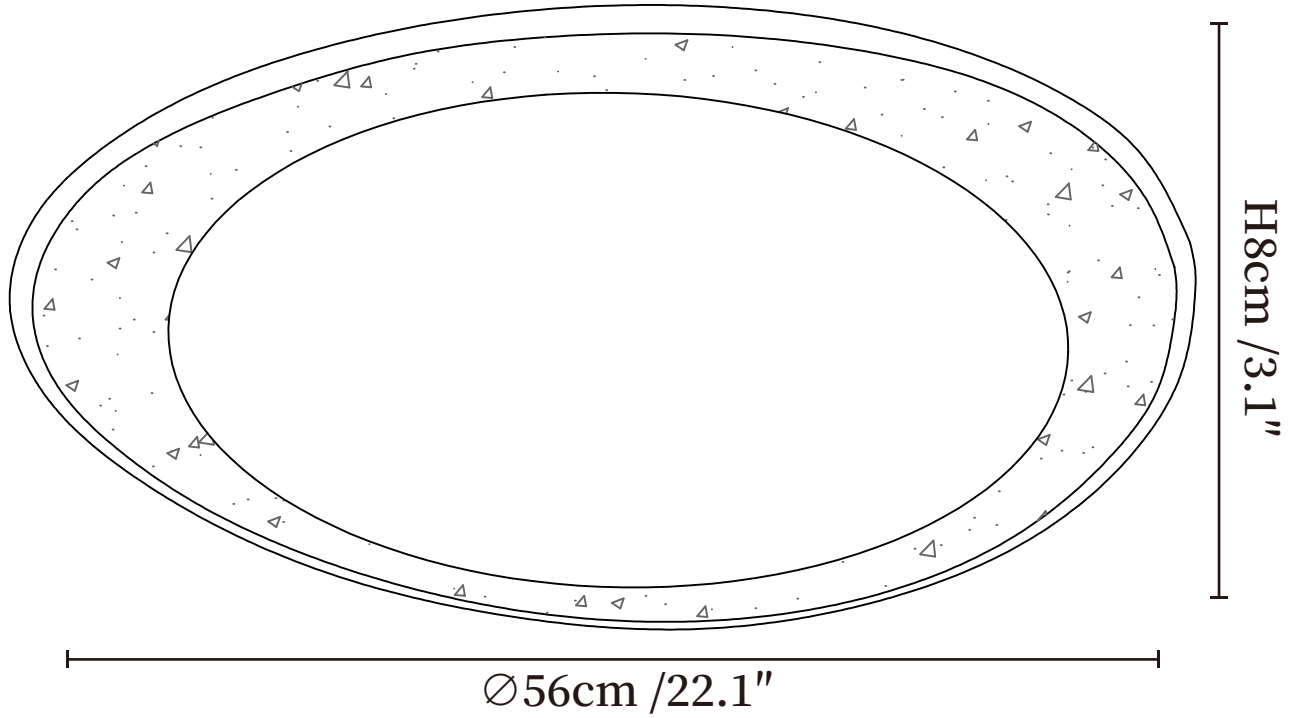

## SPECIFICATION DETAILS

\*For custom options, consult factory for details

<b>Fixture Dimmensions</b>	$\varnothing 13.8'' \times H 3.1''$
<b>Light source</b>	Integrated LED
<b>Wattage</b>	~24W
<b>Voltage</b>	AC 110-240V
<b>Dimming</b>	Not supported
<b>CRI(Ra)</b>	90+CRI
<b>Mounting</b>	Hardwired.
<b>LED Rated Life</b>	30000 hours
<b>Color Temperature</b>	Warm Light (3000K), Neutral Light (4000K), Cool Light (6000K)
<b>Control method</b>	Compatible with common wall switches(not included)
<b>Finishes</b>	Yellow Travertine.
<b>Shade Details</b>	White.
<b>Material</b>	Yellow Travertine, Acrylic.

## SPECIFICATION DETAILS

\*For custom options, consult factory for details

<b>Fixture Dimensions</b>	$\text{Ø} 18.1'' \times \text{H} 3.1''$
<b>Light source</b>	Integrated LED
<b>Wattage</b>	~36W
<b>Voltage</b>	AC 110-240V
<b>Dimming</b>	Not supported
<b>CRI(Ra)</b>	90+CRI
<b>Mounting</b>	Hardwired.
<b>LED Rated Life</b>	30000 hours
<b>Color Temperature</b>	Warm Light (3000K), Neutral Light (4000K), Cool Light (6000K)
<b>Control method</b>	Compatible with common wall switches(not included)
<b>Finishes</b>	Yellow Travertine.
<b>Shade Details</b>	White.
<b>Material</b>	Yellow Travertine, Acrylic.

## SPECIFICATION DETAILS

\*For custom options, consult factory for details

<b>Fixture Dimensions</b>	Ø 22.1" x H 3.1"
<b>Light source</b>	Integrated LED
<b>Wattage</b>	~52W
<b>Voltage</b>	AC 110-240V
<b>Dimming</b>	Not supported
<b>CRI(Ra)</b>	90+CRI
<b>Mounting</b>	Hardwired.
<b>LED Rated Life</b>	30000 hours
<b>Color Temperature</b>	Warm Light (3000K), Neutral Light (4000K), Cool Light (6000K)
<b>Control method</b>	Compatible with common wall switches (not included)
<b>Finishes</b>	Yellow Travertine.
<b>Shade Details</b>	White.
<b>Material</b>	Yellow Travertine, Acrylic.