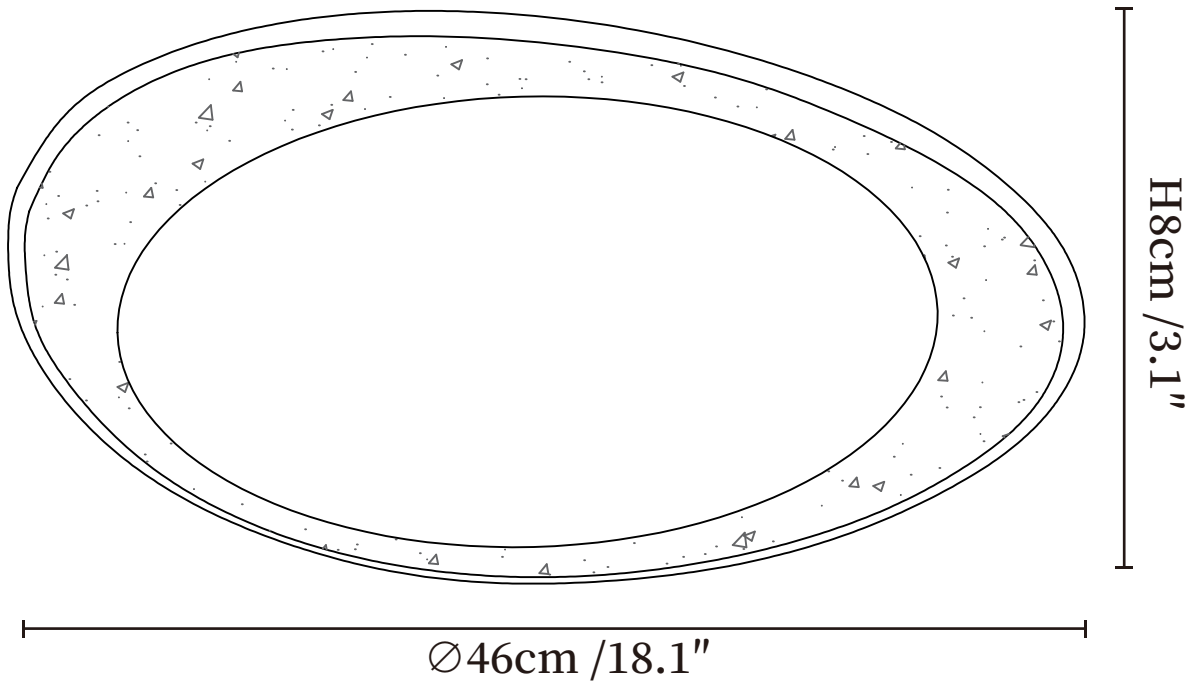

## SPECIFICATION DETAILS

\*For custom options, consult factory for details

<b>Fixture Dimmensions</b>	$\varnothing 13.8'' \times H 3.1''$
<b>Light source</b>	Integrated LED
<b>Wattage</b>	~24W
<b>Voltage</b>	AC 110-240V
<b>Dimming</b>	Not supported
<b>CRI(Ra)</b>	90+CRI
<b>Mounting</b>	Hardwired.
<b>LED Rated Life</b>	30000 hours
<b>Color Temperature</b>	Warm Light (3000K), Neutral Light (4000K), Cool Light (6000K)
<b>Control method</b>	Compatible with common wall switches(not included)
<b>Finishes</b>	Yellow Travertine.
<b>Shade Details</b>	White.
<b>Material</b>	Yellow Travertine, Acrylic.

## SPECIFICATION DETAILS

\*For custom options, consult factory for details

<b>Fixture Dimensions</b>	$\text{Ø} 18.1'' \times \text{H} 3.1''$
<b>Light source</b>	Integrated LED
<b>Wattage</b>	~36W
<b>Voltage</b>	AC 110-240V
<b>Dimming</b>	Not supported
<b>CRI(Ra)</b>	90+CRI
<b>Mounting</b>	Hardwired.
<b>LED Rated Life</b>	30000 hours
<b>Color Temperature</b>	Warm Light (3000K), Neutral Light (4000K), Cool Light (6000K)
<b>Control method</b>	Compatible with common wall switches(not included)
<b>Finishes</b>	Yellow Travertine.
<b>Shade Details</b>	White.
<b>Material</b>	Yellow Travertine, Acrylic.

## SPECIFICATION DETAILS

\*For custom options, consult factory for details

<b>Fixture Dimensions</b>	Ø 22.1" x H 3.1"
<b>Light source</b>	Integrated LED
<b>Wattage</b>	~52W
<b>Voltage</b>	AC 110-240V
<b>Dimming</b>	Not supported
<b>CRI(Ra)</b>	90+CRI
<b>Mounting</b>	Hardwired.
<b>LED Rated Life</b>	30000 hours
<b>Color Temperature</b>	Warm Light (3000K), Neutral Light (4000K), Cool Light (6000K)
<b>Control method</b>	Compatible with common wall switches (not included)
<b>Finishes</b>	Yellow Travertine.
<b>Shade Details</b>	White.
<b>Material</b>	Yellow Travertine, Acrylic.