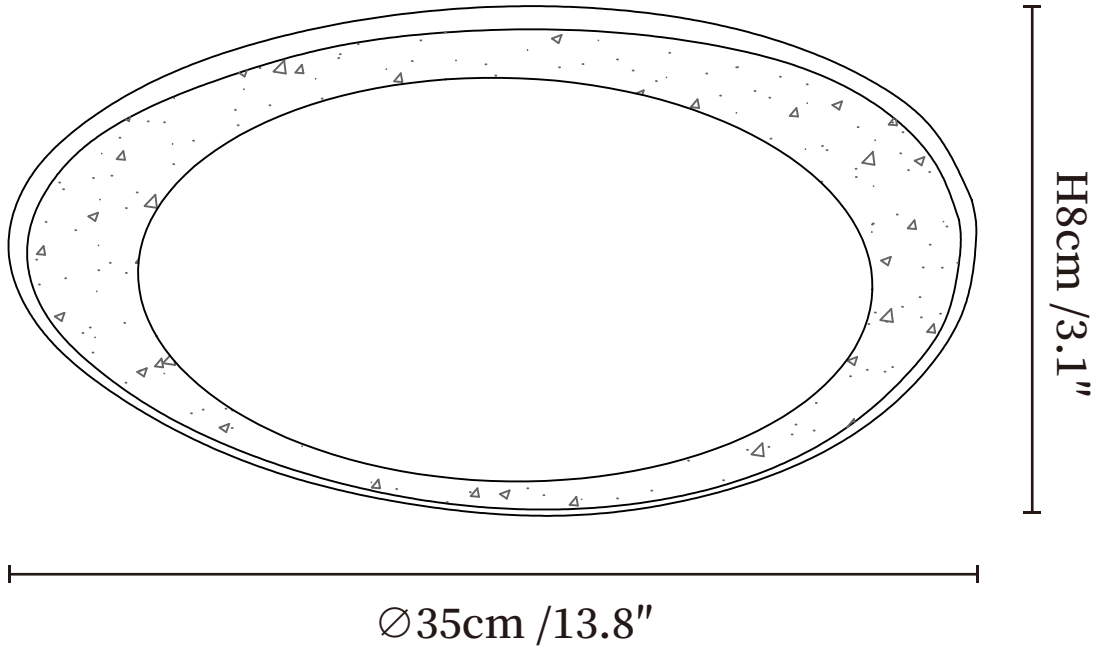

## SPECIFICATION DETAILS

\*For custom options, consult factory for details

<b>Fixture Dimmensions</b>	$\varnothing 13.8'' \times H 3.1''$
<b>Light source</b>	Integrated LED
<b>Wattage</b>	~24W
<b>Voltage</b>	AC 110-240V
<b>Dimming</b>	Not supported
<b>CRI(Ra)</b>	90+CRI
<b>Mounting</b>	Hardwired.
<b>LED Rated Life</b>	30000 hours
<b>Color Temperature</b>	Warm Light (3000K), Neutral Light (4000K), Cool Light (6000K)
<b>Control method</b>	Compatible with common wall switches(not included)
<b>Finishes</b>	Yellow Travertine.
<b>Shade Details</b>	White.
<b>Material</b>	Yellow Travertine, Acrylic.

## SPECIFICATION DETAILS

\*For custom options, consult factory for details

<b>Fixture Dimensions</b>	$\text{Ø} 18.1'' \times \text{H} 3.1''$
<b>Light source</b>	Integrated LED
<b>Wattage</b>	~36W
<b>Voltage</b>	AC 110-240V
<b>Dimming</b>	Not supported
<b>CRI(Ra)</b>	90+CRI
<b>Mounting</b>	Hardwired.
<b>LED Rated Life</b>	30000 hours
<b>Color Temperature</b>	Warm Light (3000K), Neutral Light (4000K), Cool Light (6000K)
<b>Control method</b>	Compatible with common wall switches(not included)
<b>Finishes</b>	Yellow Travertine.
<b>Shade Details</b>	White.
<b>Material</b>	Yellow Travertine, Acrylic.

## SPECIFICATION DETAILS

\*For custom options, consult factory for details

<b>Fixture Dimensions</b>	Ø 22.1" x H 3.1"
<b>Light source</b>	Integrated LED
<b>Wattage</b>	~52W
<b>Voltage</b>	AC 110-240V
<b>Dimming</b>	Not supported
<b>CRI(Ra)</b>	90+CRI
<b>Mounting</b>	Hardwired.
<b>LED Rated Life</b>	30000 hours
<b>Color Temperature</b>	Warm Light (3000K), Neutral Light (4000K), Cool Light (6000K)
<b>Control method</b>	Compatible with common wall switches (not included)
<b>Finishes</b>	Yellow Travertine.
<b>Shade Details</b>	White.
<b>Material</b>	Yellow Travertine, Acrylic.