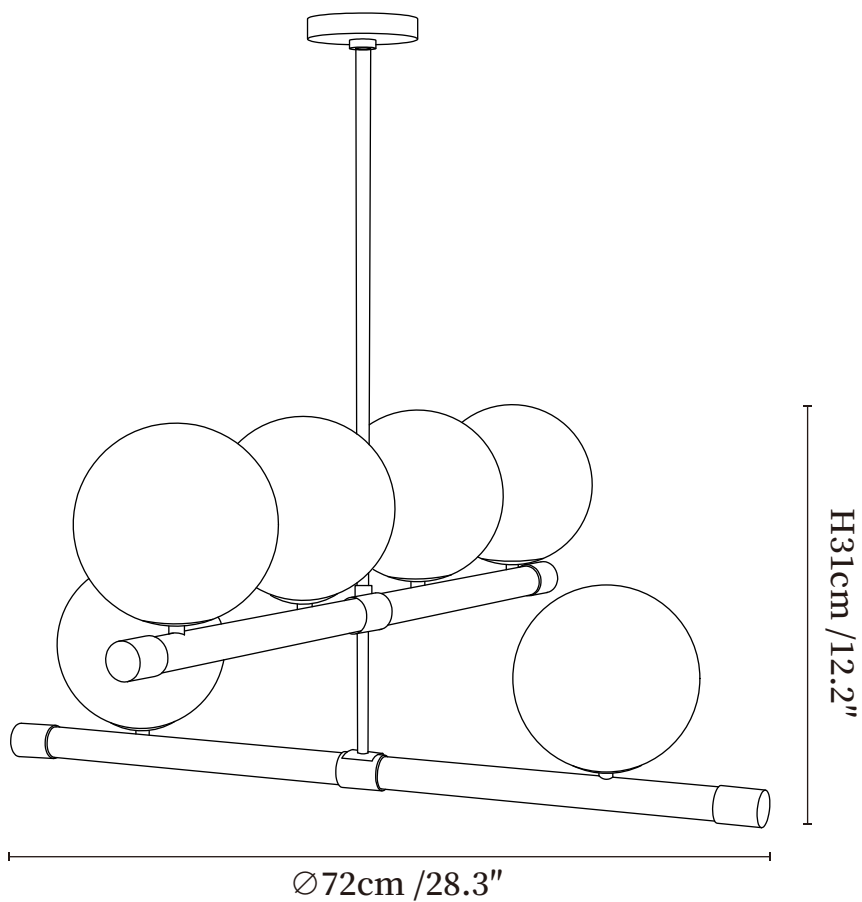

SPECIFICATION SHEET

SPECIFICATION DETAILS

*For custom options, consult factory for details

Fixture Dimensions	$\varnothing 28.3'' \times H 32.7''$
Light source	E14 (bulb not included)
Wattage	MAX 40W incandescent bulb or LED equivalent.
Voltage	AC 110-240V
Mounting	Hardwired.
Dimming	Compatible with dimmable bulbs (bulb not included)
Control method	Compatible with common wall switches (not included)
Finishes	Bronze.
Shade Details	White.
Material	Metal, Glass.
Rod Length	Suspension rod is 19.7", and can be spliced as needed.