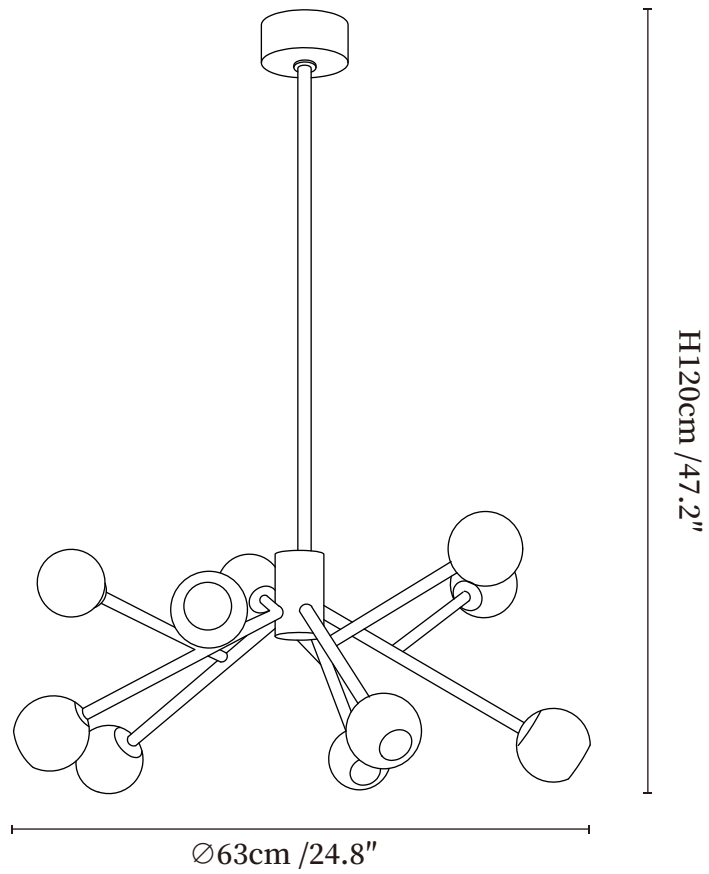

## SPECIFICATION DETAILS

\*For custom options, consult factory for details

<b>Fixture Dimensions</b>	Ø 24.8" x H 47.2"
<b>Light source</b>	G9 (bulb not included)
<b>Wattage</b>	MAX 5W incandescent bulb or LED equivalent.
<b>Voltage</b>	AC 110-240V
<b>Mounting</b>	Hardwired.
<b>Dimming</b>	Compatible with dimmable bulbs (bulb not included)
<b>Control method</b>	Compatible with common wall switches (not included)
<b>Finishes</b>	Gold.
<b>Shade Details</b>	Clear.
<b>Material</b>	Metal, Glass.
<b>Rod Length</b>	Suspension rod is 39.4", and can be spliced as needed.

## SPECIFICATION DETAILS

\*For custom options, consult factory for details

<b>Fixture Dimensions</b>	Ø 44.1" x H 21.3"
<b>Light source</b>	G9 (bulb not included)
<b>Wattage</b>	MAX 5W incandescent bulb or LED equivalent.
<b>Voltage</b>	AC 110-240V
<b>Mounting</b>	Hardwired.
<b>Dimming</b>	Compatible with dimmable bulbs (bulb not included)
<b>Control method</b>	Compatible with common wall switches(not included)
<b>Finishes</b>	Gold.
<b>Shade Details</b>	Clear.
<b>Material</b>	Metal, Glass.
<b>Rod Length</b>	Suspension rod is 39.4", and can be spliced as needed.

## SPECIFICATION DETAILS

\*For custom options, consult factory for details

---

<b>Fixture Dimensions</b>	$\varnothing 37.8'' \times H 47.2''$
<b>Light source</b>	G9 (bulb not included)
<b>Wattage</b>	MAX 5W incandescent bulb or LED equivalent.
<b>Voltage</b>	AC 110-240V
<b>Mounting</b>	Hardwired.
<b>Dimming</b>	Compatible with dimmable bulbs (bulb not included)
<b>Control method</b>	Compatible with common wall switches (not included)
<b>Finishes</b>	Gold.
<b>Shade Details</b>	Clear.
<b>Material</b>	Metal, Glass.
<b>Rod Length</b>	Suspension rod is 39.4", and can be spliced as needed.