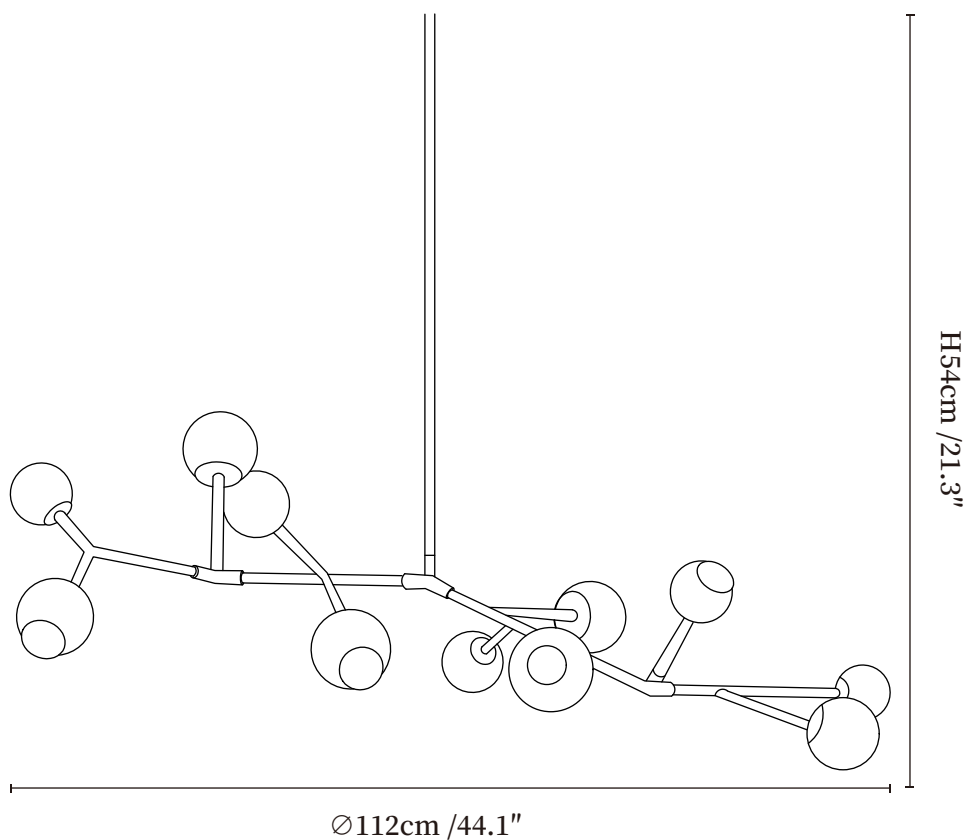

## SPECIFICATION DETAILS

\*For custom options, consult factory for details

<b>Fixture Dimensions</b>	Ø 24.8" x H 47.2"
<b>Light source</b>	G9 (bulb not included)
<b>Wattage</b>	MAX 5W incandescent bulb or LED equivalent.
<b>Voltage</b>	AC 110-240V
<b>Mounting</b>	Hardwired.
<b>Dimming</b>	Compatible with dimmable bulbs (bulb not included)
<b>Control method</b>	Compatible with common wall switches (not included)
<b>Finishes</b>	Gold.
<b>Shade Details</b>	Clear.
<b>Material</b>	Metal, Glass.
<b>Rod Length</b>	Suspension rod is 39.4", and can be spliced as needed.

## SPECIFICATION DETAILS

\*For custom options, consult factory for details

<b>Fixture Dimensions</b>	Ø 44.1" x H 21.3"
<b>Light source</b>	G9 (bulb not included)
<b>Wattage</b>	MAX 5W incandescent bulb or LED equivalent.
<b>Voltage</b>	AC 110-240V
<b>Mounting</b>	Hardwired.
<b>Dimming</b>	Compatible with dimmable bulbs (bulb not included)
<b>Control method</b>	Compatible with common wall switches(not included)
<b>Finishes</b>	Gold.
<b>Shade Details</b>	Clear.
<b>Material</b>	Metal, Glass.
<b>Rod Length</b>	Suspension rod is 39.4", and can be spliced as needed.

## SPECIFICATION DETAILS

\*For custom options, consult factory for details

---

<b>Fixture Dimensions</b>	$\varnothing 37.8'' \times H 47.2''$
<b>Light source</b>	G9 (bulb not included)
<b>Wattage</b>	MAX 5W incandescent bulb or LED equivalent.
<b>Voltage</b>	AC 110-240V
<b>Mounting</b>	Hardwired.
<b>Dimming</b>	Compatible with dimmable bulbs (bulb not included)
<b>Control method</b>	Compatible with common wall switches (not included)
<b>Finishes</b>	Gold.
<b>Shade Details</b>	Clear.
<b>Material</b>	Metal, Glass.
<b>Rod Length</b>	Suspension rod is 39.4", and can be spliced as needed.