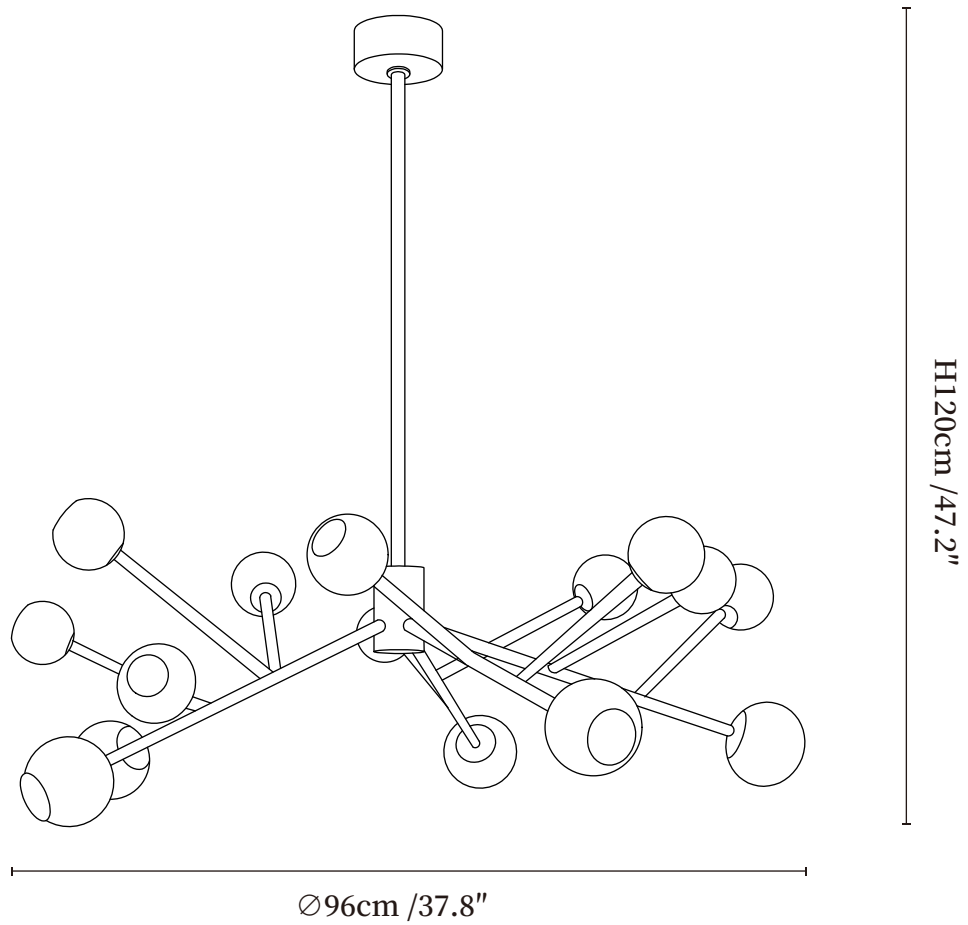

## SPECIFICATION DETAILS

\*For custom options, consult factory for details

<b>Fixture Dimensions</b>	Ø 24.8" x H 47.2"
<b>Light source</b>	G9 (bulb not included)
<b>Wattage</b>	MAX 5W incandescent bulb or LED equivalent.
<b>Voltage</b>	AC 110-240V
<b>Mounting</b>	Hardwired.
<b>Dimming</b>	Compatible with dimmable bulbs (bulb not included)
<b>Control method</b>	Compatible with common wall switches (not included)
<b>Finishes</b>	Gold.
<b>Shade Details</b>	Clear.
<b>Material</b>	Metal, Glass.
<b>Rod Length</b>	Suspension rod is 39.4", and can be spliced as needed.

## SPECIFICATION DETAILS

\*For custom options, consult factory for details

<b>Fixture Dimensions</b>	Ø 44.1" x H 21.3"
<b>Light source</b>	G9 (bulb not included)
<b>Wattage</b>	MAX 5W incandescent bulb or LED equivalent.
<b>Voltage</b>	AC 110-240V
<b>Mounting</b>	Hardwired.
<b>Dimming</b>	Compatible with dimmable bulbs (bulb not included)
<b>Control method</b>	Compatible with common wall switches(not included)
<b>Finishes</b>	Gold.
<b>Shade Details</b>	Clear.
<b>Material</b>	Metal, Glass.
<b>Rod Length</b>	Suspension rod is 39.4", and can be spliced as needed.

## SPECIFICATION DETAILS

\*For custom options, consult factory for details

---

<b>Fixture Dimensions</b>	$\varnothing 37.8'' \times H 47.2''$
<b>Light source</b>	G9 (bulb not included)
<b>Wattage</b>	MAX 5W incandescent bulb or LED equivalent.
<b>Voltage</b>	AC 110-240V
<b>Mounting</b>	Hardwired.
<b>Dimming</b>	Compatible with dimmable bulbs (bulb not included)
<b>Control method</b>	Compatible with common wall switches (not included)
<b>Finishes</b>	Gold.
<b>Shade Details</b>	Clear.
<b>Material</b>	Metal, Glass.
<b>Rod Length</b>	Suspension rod is 39.4", and can be spliced as needed.