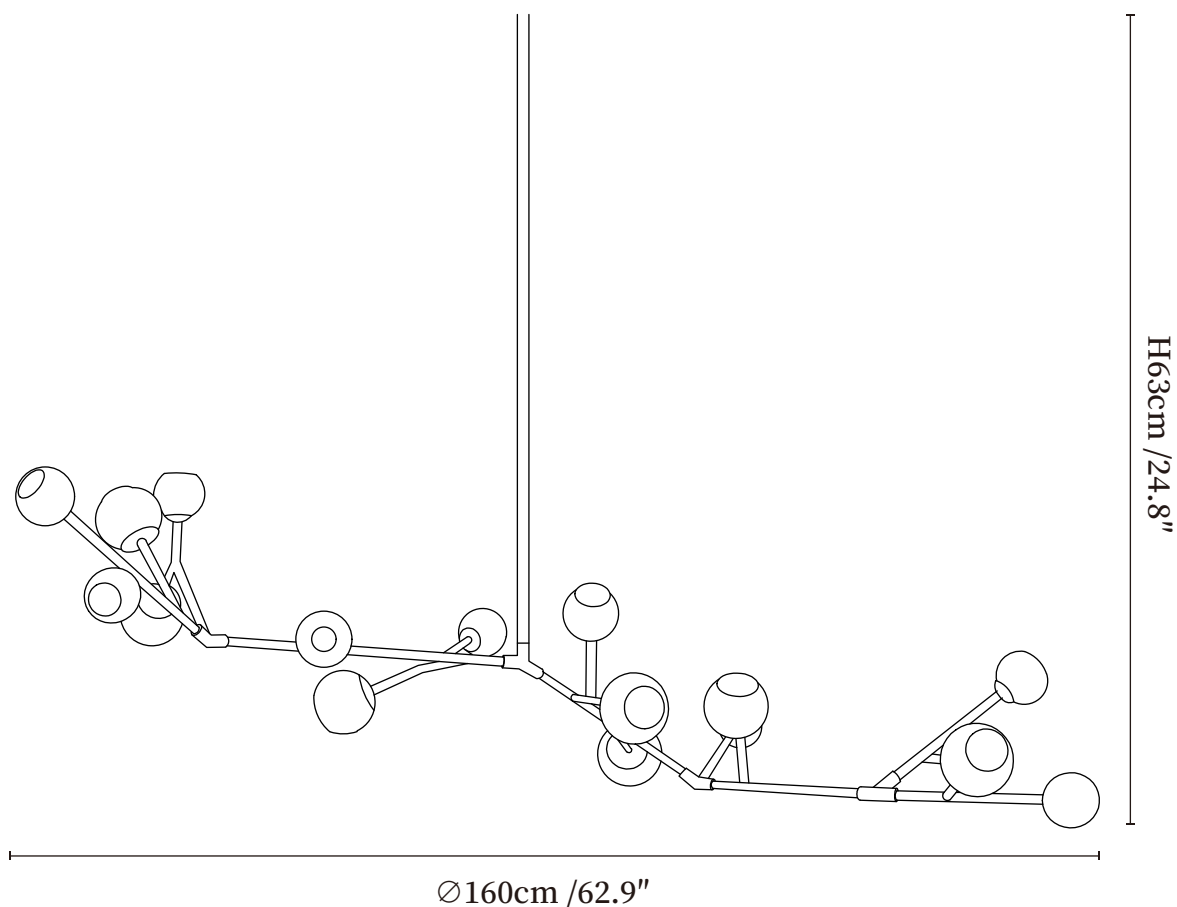

SPECIFICATION SHEET

SPECIFICATION DETAILS

*For custom options, consult factory for details

Fixture Dimensions	$\varnothing 62.9'' \times H 24.8''$
Light source	G9 (bulb not included)
Wattage	MAX 5W incandescent bulb or LED equivalent.
Voltage	AC 110-240V
Mounting	Hardwired.
Dimming	Compatible with dimmable bulbs (bulb not included)
Control method	Compatible with common wall switches(not included)
Finishes	Gold.
Shade Details	Clear.
Material	Metal, Glass.
Rod Length	Suspension rod is 39.4", and can be spliced as needed.