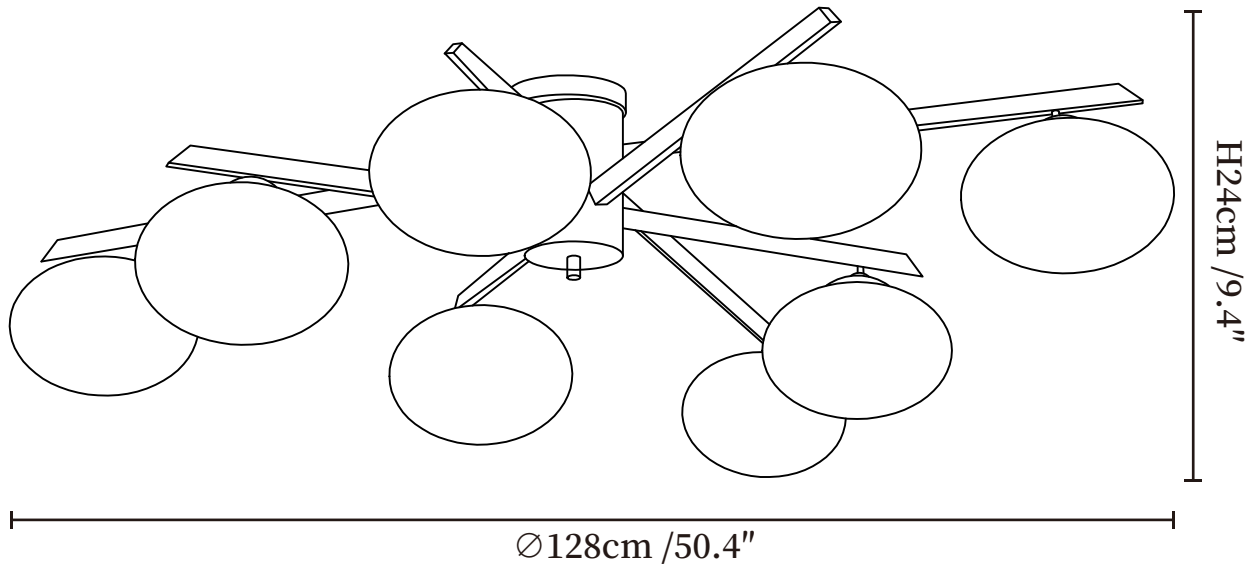

SPECIFICATION SHEET

SPECIFICATION DETAILS

*For custom options, consult factory for details

Fixture Dimensions	$\text{Ø} 37'' \times \text{H} 9.4''$
Light source	G9 (bulb not included)
Wattage	MAX 5W incandescent bulb or LED equivalent.
Voltage	AC 110-240V
Mounting	Hardwired.
Dimming	Please purchase dimmable light bulbs separately.
Control method	Compatible with common wall switches (not included)
Finishes	Gold.
Shade Details	White.
Material	Metal, Glass.

SPECIFICATION SHEET

SPECIFICATION DETAILS

*For custom options, consult factory for details

Fixture Dimensions	Ø 45.6" x H 9.4"
Light source	G9 (bulb not included)
Wattage	MAX 5W incandescent bulb or LED equivalent.
Voltage	AC 110-240V
Mounting	Hardwired.
Dimming	Please purchase dimmable light bulbs separately.
Control method	Compatible with common wall switches (not included)
Finishes	Gold.
Shade Details	White.
Material	Metal, Glass.

SPECIFICATION SHEET

SPECIFICATION DETAILS

*For custom options, consult factory for details

Fixture Dimensions	Ø 50.4" x H 9.4"
Light source	G9 (bulb not included)
Wattage	MAX 5W incandescent bulb or LED equivalent.
Voltage	AC 110-240V
Mounting	Hardwired.
Dimming	Please purchase dimmable light bulbs separately.
Control method	Compatible with common wall switches(not included)
Finishes	Gold.
Shade Details	White.
Material	Metal, Glass.