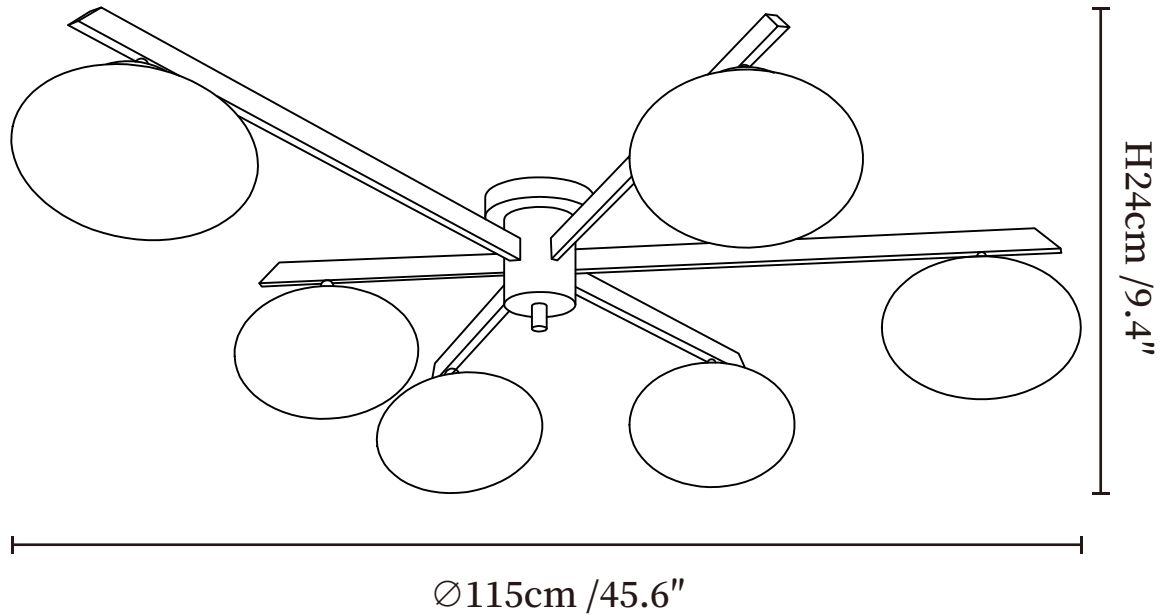

SPECIFICATION SHEET

SPECIFICATION DETAILS

*For custom options, consult factory for details

Fixture Dimensions	$\text{Ø} 37'' \times \text{H} 9.4''$
Light source	G9 (bulb not included)
Wattage	MAX 5W incandescent bulb or LED equivalent.
Voltage	AC 110-240V
Mounting	Hardwired.
Dimming	Please purchase dimmable light bulbs separately.
Control method	Compatible with common wall switches (not included)
Finishes	Gold.
Shade Details	White.
Material	Metal, Glass.

SPECIFICATION SHEET

SPECIFICATION DETAILS

*For custom options, consult factory for details

Fixture Dimensions	Ø 45.6" x H 9.4"
Light source	G9 (bulb not included)
Wattage	MAX 5W incandescent bulb or LED equivalent.
Voltage	AC 110-240V
Mounting	Hardwired.
Dimming	Please purchase dimmable light bulbs separately.
Control method	Compatible with common wall switches (not included)
Finishes	Gold.
Shade Details	White.
Material	Metal, Glass.

SPECIFICATION SHEET

SPECIFICATION DETAILS

*For custom options, consult factory for details

Fixture Dimensions	Ø 50.4" x H 9.4"
Light source	G9 (bulb not included)
Wattage	MAX 5W incandescent bulb or LED equivalent.
Voltage	AC 110-240V
Mounting	Hardwired.
Dimming	Please purchase dimmable light bulbs separately.
Control method	Compatible with common wall switches(not included)
Finishes	Gold.
Shade Details	White.
Material	Metal, Glass.