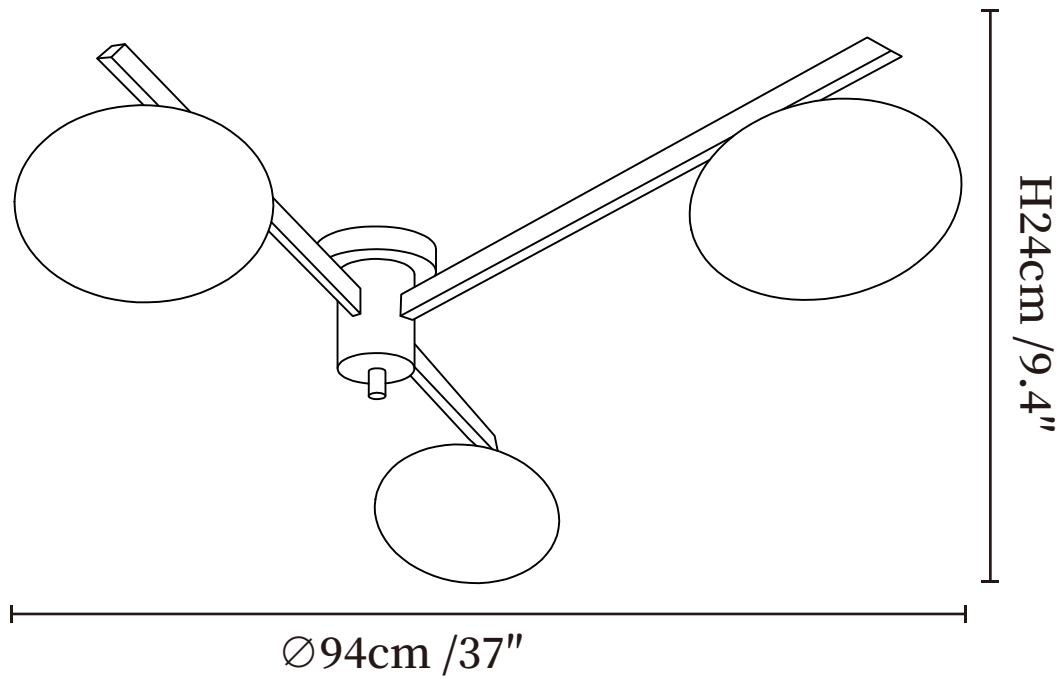

SPECIFICATION SHEET

SPECIFICATION DETAILS

*For custom options, consult factory for details

Fixture Dimensions	$\text{Ø} 37'' \times \text{H} 9.4''$
Light source	G9 (bulb not included)
Wattage	MAX 5W incandescent bulb or LED equivalent.
Voltage	AC 110-240V
Mounting	Hardwired.
Dimming	Please purchase dimmable light bulbs separately.
Control method	Compatible with common wall switches (not included)
Finishes	Gold.
Shade Details	White.
Material	Metal, Glass.

SPECIFICATION SHEET

SPECIFICATION DETAILS

*For custom options, consult factory for details

Fixture Dimensions	Ø 45.6" x H 9.4"
Light source	G9 (bulb not included)
Wattage	MAX 5W incandescent bulb or LED equivalent.
Voltage	AC 110-240V
Mounting	Hardwired.
Dimming	Please purchase dimmable light bulbs separately.
Control method	Compatible with common wall switches (not included)
Finishes	Gold.
Shade Details	White.
Material	Metal, Glass.

SPECIFICATION SHEET

SPECIFICATION DETAILS

*For custom options, consult factory for details

Fixture Dimensions	Ø 50.4" x H 9.4"
Light source	G9 (bulb not included)
Wattage	MAX 5W incandescent bulb or LED equivalent.
Voltage	AC 110-240V
Mounting	Hardwired.
Dimming	Please purchase dimmable light bulbs separately.
Control method	Compatible with common wall switches(not included)
Finishes	Gold.
Shade Details	White.
Material	Metal, Glass.