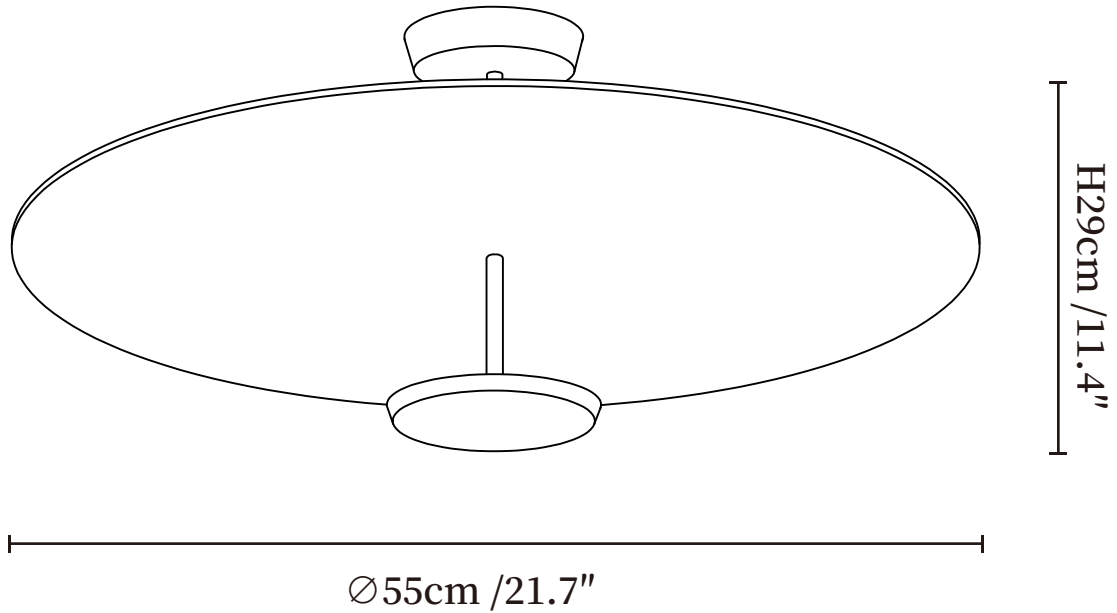

SPECIFICATION SHEET

SPECIFICATION DETAILS

*For custom options, consult factory for details

Fixture Dimensions	Ø 17.7" x H 11.4"
Light source	Integrated LED
Wattage	~15W
Voltage	AC 110-240V
Dimming	Not supported
CRI(Ra)	90+CRI
Mounting	Hardwired.
LED Rated Life	30000 hours
Color Temperature	Warm Light (3000K), Neutral Light (4000K), Cool Light (6000K)
Control method	Compatible with common wall switches (not included)
Finishes	Nickel.
Shade Details	White.
Material	Metal, Acrylic.