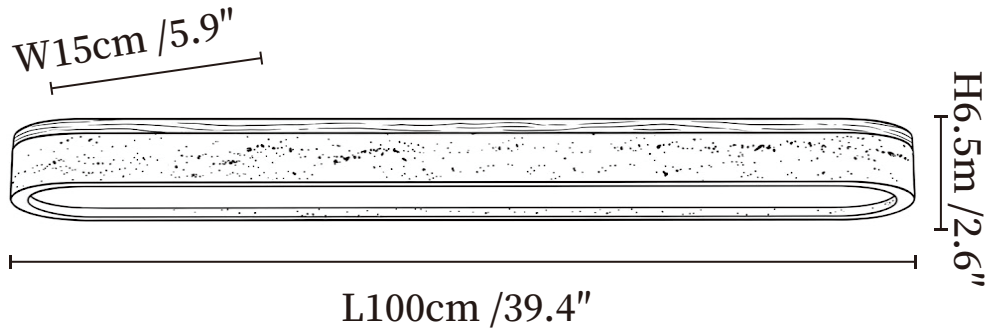

SPECIFICATION SHEET

SPECIFICATION DETAILS

*For custom options, consult factory for details

Fixture Dimensions	L 23.6" x W 5.9" x H 2.6" L 31.5" x W 5.9" x H 2.6" L 39.4" x W 5.9" x H 2.6"
Light source	Integrated LED
Wattage	~15W
Voltage	AC 110-240V
Dimming	Not supported
CRI(Ra)	90+CRI
Mounting	Hardwired.
LED Rated Life	30000 hours
Color Temperature	Warm Light (3000K), Neutral Light (4000K), Cool Light (6000K)
Control method	Compatible with common wall switches(not included)
Finishes	Yellow Travertine, Walnut Wood.
Shade Details	White.
Material	Yellow Travertine, Metal, Wood.