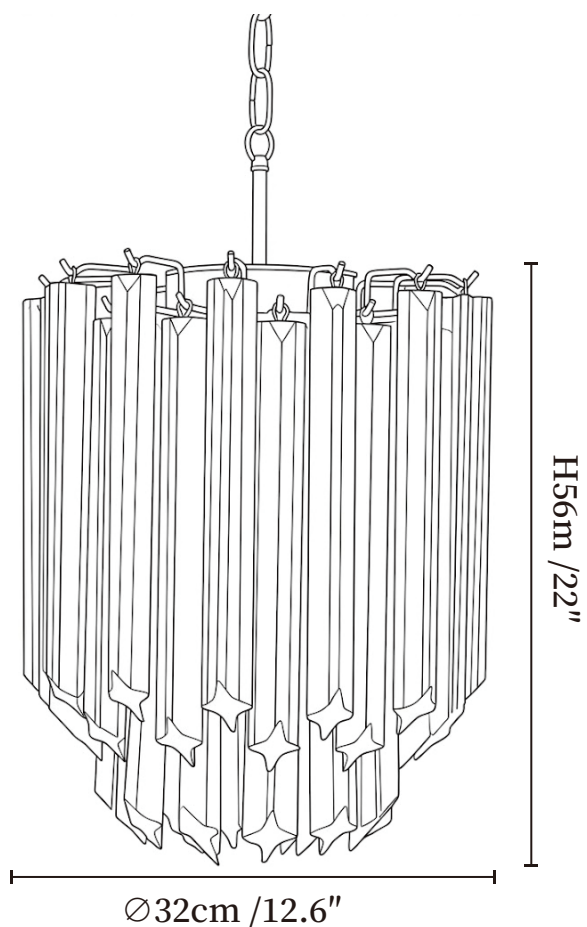

# SPECIFICATION SHEET

---

## SPECIFICATION DETAILS

\*For custom options, consult factory for details

<b>Fixture Dimensions</b>	$\text{Ø} 12.6'' \times \text{H} 22''$
<b>Light source</b>	E12 or E14 (bulb not included)
<b>Wattage</b>	MAX 15W incandescent bulb or LED equivalent.
<b>Voltage</b>	AC 110-240V
<b>Mounting</b>	Hardwired.
<b>Dimming</b>	Compatible with dimmable bulbs (bulb not included)
<b>Control method</b>	Compatible with common wall switches (not included)
<b>Finishes</b>	Nickel.
<b>Shade Details</b>	Transparant.
<b>Material</b>	Metal, Glass.