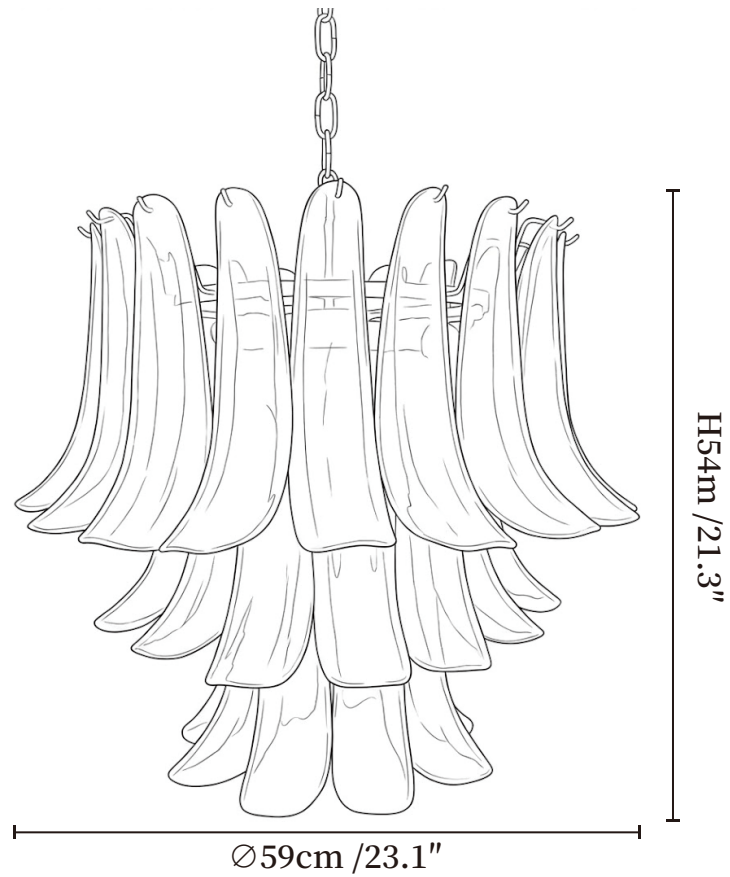

SPECIFICATION SHEET

SPECIFICATION DETAILS

*For custom options, consult factory for details

Fixture Dimensions	Ø 23.2" x H 21.3"
Light source	E12 or E14 (bulb not included)
Wattage	MAX 15W incandescent bulb or LED equivalent.
Voltage	AC 110-240V
Mounting	Hardwired.
Dimming	Compatible with dimmable bulbs (bulb not included)
Control method	Compatible with common wall switches (not included)
Finishes	Gold.
Shade Details	Amber.
Material	Metal, Glass.