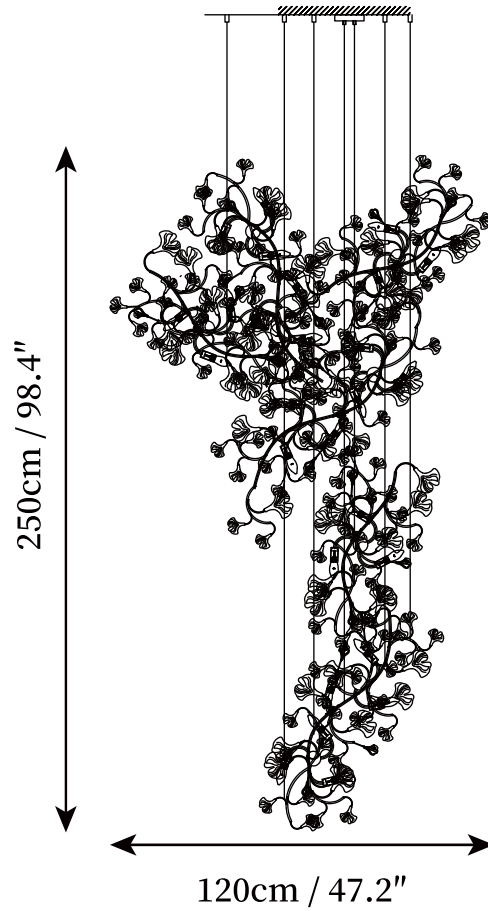

SPECIFICATION DETAILS

*For custom options, consult factory for details

Fixture Dimensions	D 31.4" x H 59"
Light source	G9. (bulb not included).
Wattage	~ 5W incandescent bulb or LED equivalent.
Voltage	AC 110-240V
Mounting	Hardwired.
Dimming	Compatible with dimmable bulbs (bulb not included)
Control method	Compatible with common wall switches (not included)
Finishes	Gold.
Shade Details	White.
Material	Metal, Iron, Ceramics.
Wire Length	The standard length of the cord is 59" (150 cm), the length is adjustable.

SPECIFICATION DETAILS

*For custom options, consult factory for details

Fixture Dimensions	D 39.3" x H 78.7"
Light source	G9. (bulb not included).
Wattage	~ 5W incandescent bulb or LED equivalent.
Voltage	AC 110-240V
Mounting	Hardwired.
Dimming	Compatible with dimmable bulbs (bulb not included)
Control method	Compatible with common wall switches (not included)
Finishes	Gold.
Shade Details	White.
Material	Metal, Iron, Ceramics.
Wire Length	The standard length of the cord is 59" (150 cm), the length is adjustable.

SPECIFICATION DETAILS

*For custom options, consult factory for details

Fixture Dimensions	D 47.2" x H 98.4"
Light source	G9. (bulb not included).
Wattage	~ 5W incandescent bulb or LED equivalent.
Voltage	AC 110-240V
Mounting	Hardwired.
Dimming	Compatible with dimmable bulbs (bulb not included)
Control method	Compatible with common wall switches(not included)
Finishes	Gold.
Shade Details	White.
Material	Metal, Iron, Ceramics.
Wire Length	The standard length of the cord is 59" (150 cm), the length is adjustable.