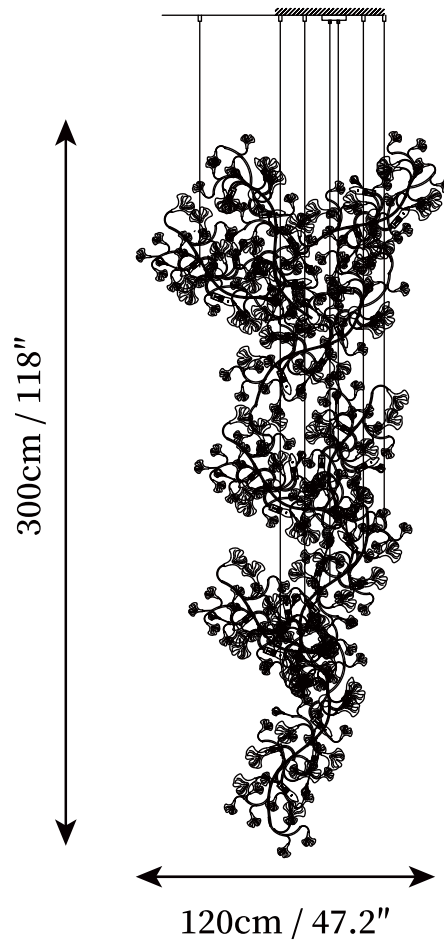

SPECIFICATION DETAILS

*For custom options, consult factory for details

Fixture Dimensions	D 31.4" x H 59"
Light source	G9. (bulb not included).
Wattage	~ 5W incandescent bulb or LED equivalent.
Voltage	AC 110-240V
Mounting	Hardwired.
Dimming	Compatible with dimmable bulbs (bulb not included)
Control method	Compatible with common wall switches (not included)
Finishes	Gold.
Shade Details	White.
Material	Metal, Iron, Ceramics.
Wire Length	The standard length of the cord is 59" (150 cm), the length is adjustable.

SPECIFICATION DETAILS

*For custom options, consult factory for details

Fixture Dimensions	D 39.3" x H 78.7"
Light source	G9. (bulb not included).
Wattage	~ 5W incandescent bulb or LED equivalent.
Voltage	AC 110-240V
Mounting	Hardwired.
Dimming	Compatible with dimmable bulbs (bulb not included)
Control method	Compatible with common wall switches (not included)
Finishes	Gold.
Shade Details	White.
Material	Metal, Iron, Ceramics.
Wire Length	The standard length of the cord is 59" (150 cm), the length is adjustable.

SPECIFICATION DETAILS

*For custom options, consult factory for details

Fixture Dimensions	D 47.2" x H 98.4"
Light source	G9. (bulb not included).
Wattage	~ 5W incandescent bulb or LED equivalent.
Voltage	AC 110-240V
Mounting	Hardwired.
Dimming	Compatible with dimmable bulbs (bulb not included)
Control method	Compatible with common wall switches(not included)
Finishes	Gold.
Shade Details	White.
Material	Metal, Iron, Ceramics.
Wire Length	The standard length of the cord is 59" (150 cm), the length is adjustable.