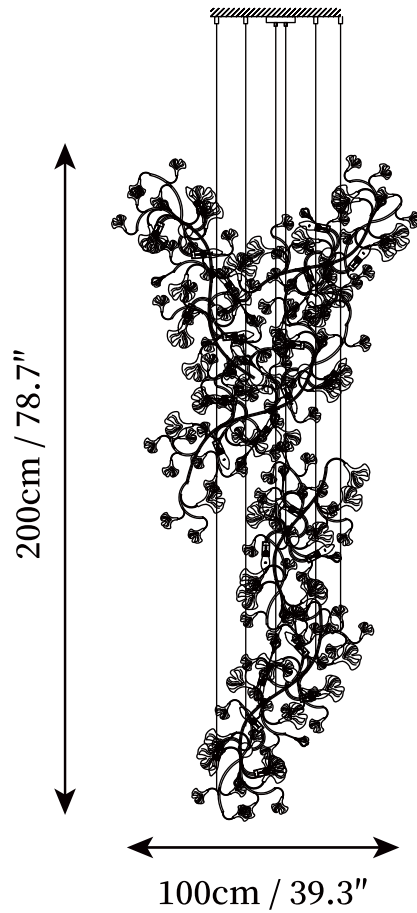

SPECIFICATION DETAILS

*For custom options, consult factory for details

Fixture Dimensions	D 31.4" x H 59"
Light source	G9. (bulb not included).
Wattage	~ 5W incandescent bulb or LED equivalent.
Voltage	AC 110-240V
Mounting	Hardwired.
Dimming	Compatible with dimmable bulbs (bulb not included)
Control method	Compatible with common wall switches (not included)
Finishes	Gold.
Shade Details	White.
Material	Metal, Iron, Ceramics.
Wire Length	The standard length of the cord is 59" (150 cm), the length is adjustable.

SPECIFICATION DETAILS

*For custom options, consult factory for details

Fixture Dimensions	D 39.3" x H 78.7"
Light source	G9. (bulb not included).
Wattage	~ 5W incandescent bulb or LED equivalent.
Voltage	AC 110-240V
Mounting	Hardwired.
Dimming	Compatible with dimmable bulbs (bulb not included)
Control method	Compatible with common wall switches (not included)
Finishes	Gold.
Shade Details	White.
Material	Metal, Iron, Ceramics.
Wire Length	The standard length of the cord is 59" (150 cm), the length is adjustable.

SPECIFICATION DETAILS

*For custom options, consult factory for details

Fixture Dimensions	D 47.2" x H 98.4"
Light source	G9. (bulb not included).
Wattage	~ 5W incandescent bulb or LED equivalent.
Voltage	AC 110-240V
Mounting	Hardwired.
Dimming	Compatible with dimmable bulbs (bulb not included)
Control method	Compatible with common wall switches(not included)
Finishes	Gold.
Shade Details	White.
Material	Metal, Iron, Ceramics.
Wire Length	The standard length of the cord is 59" (150 cm), the length is adjustable.