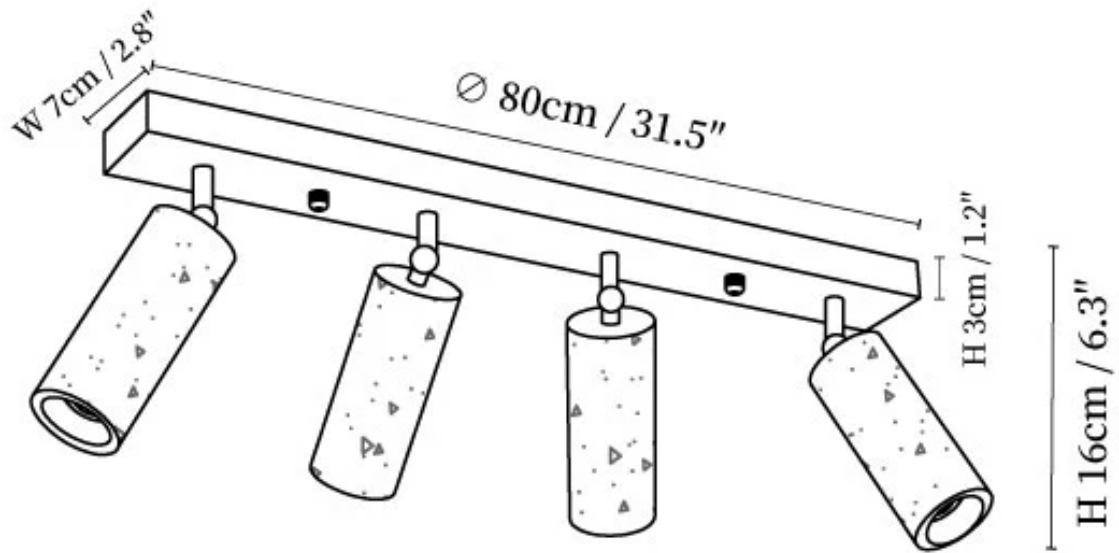

SPECIFICATION SHEET

SPECIFICATION DETAILS

*For custom options, consult factory for details

Fixture Dimensions	L 23.6" x W 2.8" x H 1.2"
Light source	E26 or E27(bulb not included)
Wattage	MAX 40W incandescent bulb or LED equivalent.
Voltage	AC 110-240V
Mounting	Hardwired.
Dimming	Please purchase dimmable light bulbs separately.
Control method	Compatible with common wall switches (not included)
Finishes	Walnut Wood.
Shade Details	Black Travertine.
Material	Metal, Black Travertine, Wood.

SPECIFICATION SHEET

SPECIFICATION DETAILS

*For custom options, consult factory for details

Fixture Dimensions	L 31.5" x W 2.8" x H 1.2"
Light source	E26 or E27(bulb not included)
Wattage	MAX 40W incandescent bulb or LED equivalent.
Voltage	AC 110-240V
Mounting	Hardwired.
Dimming	Please purchase dimmable light bulbs separately.
Control method	Compatible with common wall switches (not included)
Finishes	Walnut Wood.
Shade Details	Black Travertine.
Material	Metal, Black Travertine, Wood.