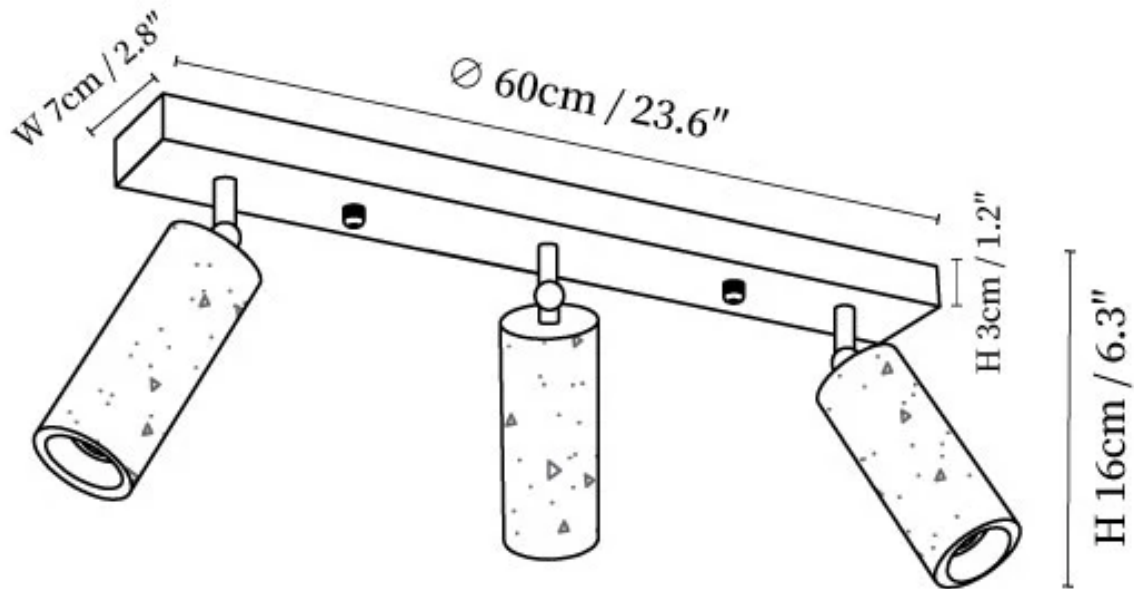

SPECIFICATION SHEET

SPECIFICATION DETAILS

*For custom options, consult factory for details

Fixture Dimensions	L 23.6" x W 2.8" x H 1.2"
Light source	E26 or E27(bulb not included)
Wattage	MAX 40W incandescent bulb or LED equivalent.
Voltage	AC 110-240V
Mounting	Hardwired.
Dimming	Please purchase dimmable light bulbs separately.
Control method	Compatible with common wall switches (not included)
Finishes	Walnut Wood.
Shade Details	Black Travertine.
Material	Metal, Black Travertine, Wood.

SPECIFICATION SHEET

SPECIFICATION DETAILS

*For custom options, consult factory for details

Fixture Dimensions	L 31.5" x W 2.8" x H 1.2"
Light source	E26 or E27(bulb not included)
Wattage	MAX 40W incandescent bulb or LED equivalent.
Voltage	AC 110-240V
Mounting	Hardwired.
Dimming	Please purchase dimmable light bulbs separately.
Control method	Compatible with common wall switches (not included)
Finishes	Walnut Wood.
Shade Details	Black Travertine.
Material	Metal, Black Travertine, Wood.