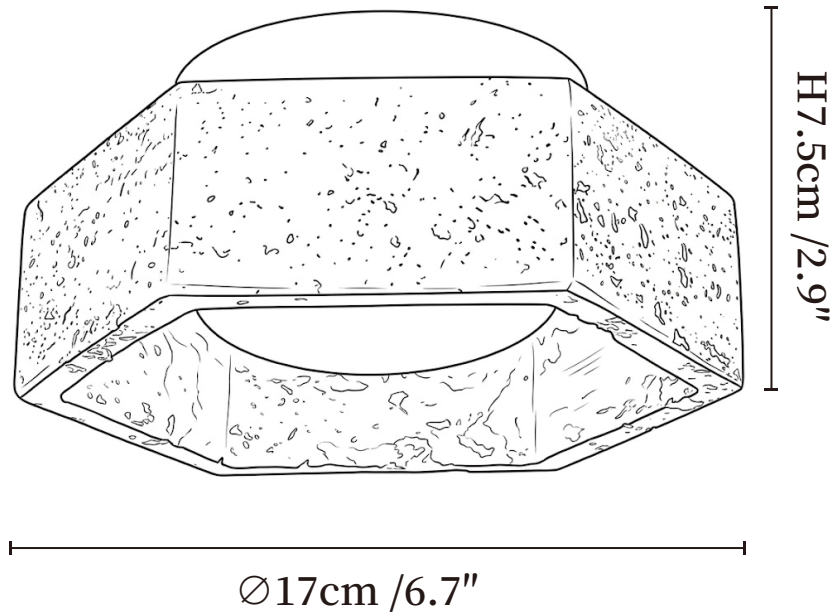

SPECIFICATION SHEET

SPECIFICATION DETAILS

*For custom options, consult factory for details

Fixture Dimensions	$\text{Ø} 6.7'' \times \text{H} 2.9''$
Light source	Integrated LED
Wattage	~15W
Voltage	AC 110-240V
Dimming	Not supported
CRI(Ra)	90+CRI
Mounting	Hardwired.
LED Rated Life	30000 hours
Color Temperature	Warm Light (3000K), Neutral Light (4000K), Cool Light (6000K)
Control method	Compatible with common wall switches (not included)
Finishes	Black Travertine, Walnut Wood.
Shade Details	Black Travertine.
Material	Black Travertine, Metal, Acrylic.