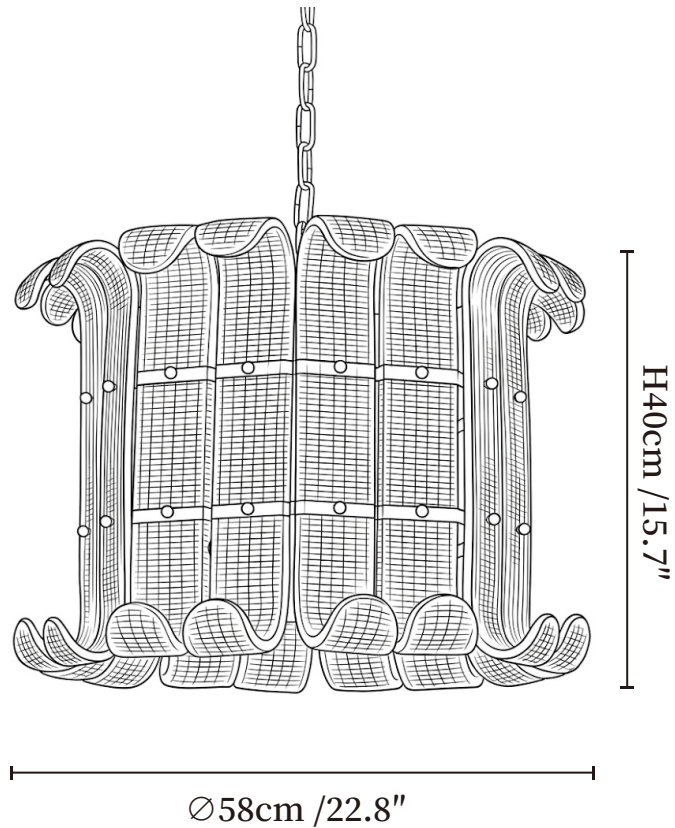

SPECIFICATION SHEET

SPECIFICATION DETAILS

*For custom options, consult factory for details

Fixture Dimensions	Ø 22.8" x H 15.7"
Light source	E12 or E14 (bulb not included)
Wattage	MAX 40W incandescent bulb or LED equivalent.
Voltage	AC 110-240V
Mounting	Hardwired.
Dimming	Compatible with dimmable bulbs (bulb not included)
Control method	Compatible with common wall switches (not included)
Finishes	Gold, Nickel.
Shade Details	Clear.
Material	Metal, Glass.
Hanging Length	Chain lengths range between 39.4", the length can be specified according to needs