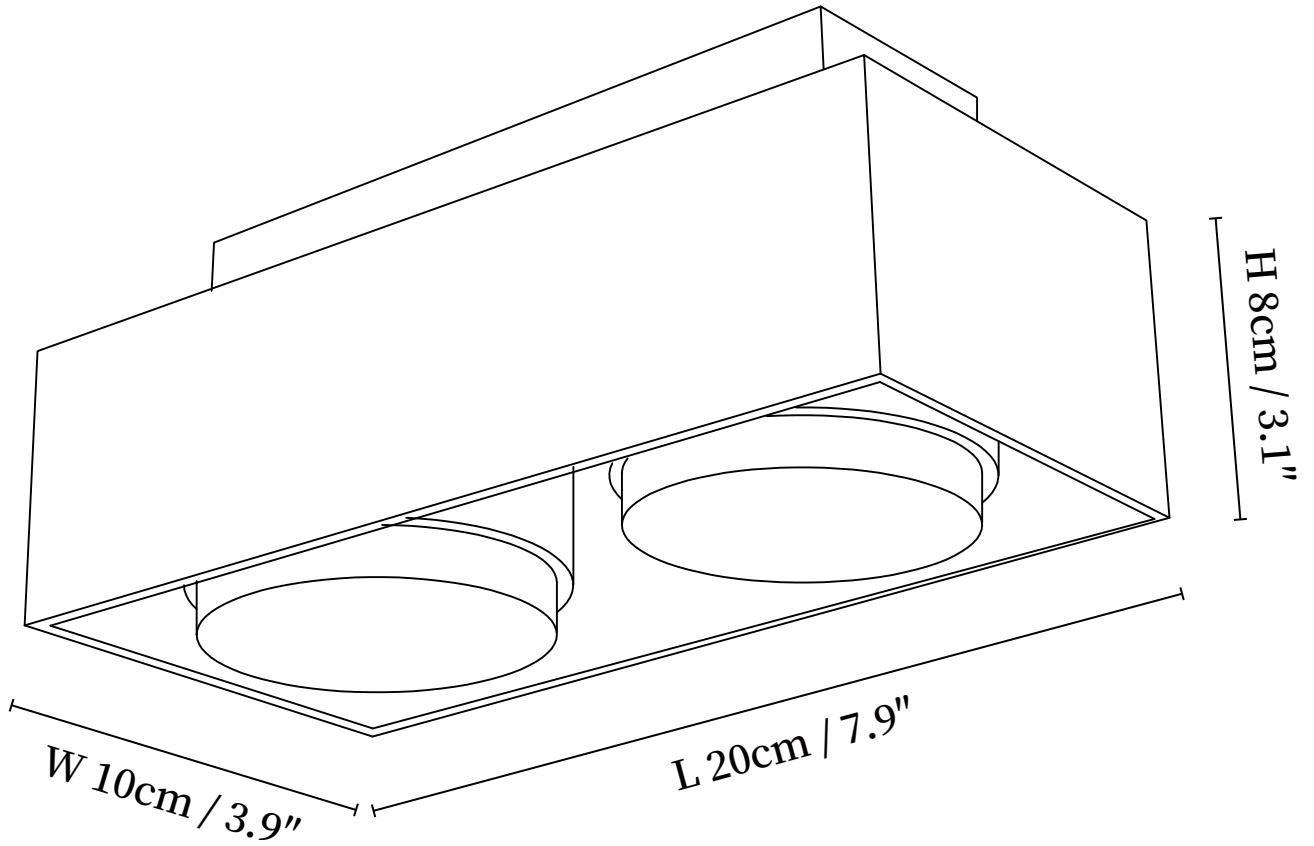

SPECIFICATION SHEET

SPECIFICATION DETAILS

*For custom options, consult factory for details

Fixture Dimensions	L 7.9" x W 3.9" x H 3.1"
Light source	GX53 (bulb not included)
Wattage	MAX 10W incandescent bulb or LED equivalent.
Voltage	AC 110-240V
Mounting	Hardwired.
Dimming	Please purchase dimmable light bulbs separately.
Control method	Compatible with common wall switches (not included)
Finishes	Yellow Travertine.
Shade Details	White.
Material	Travertine, Metal, Acrylic.