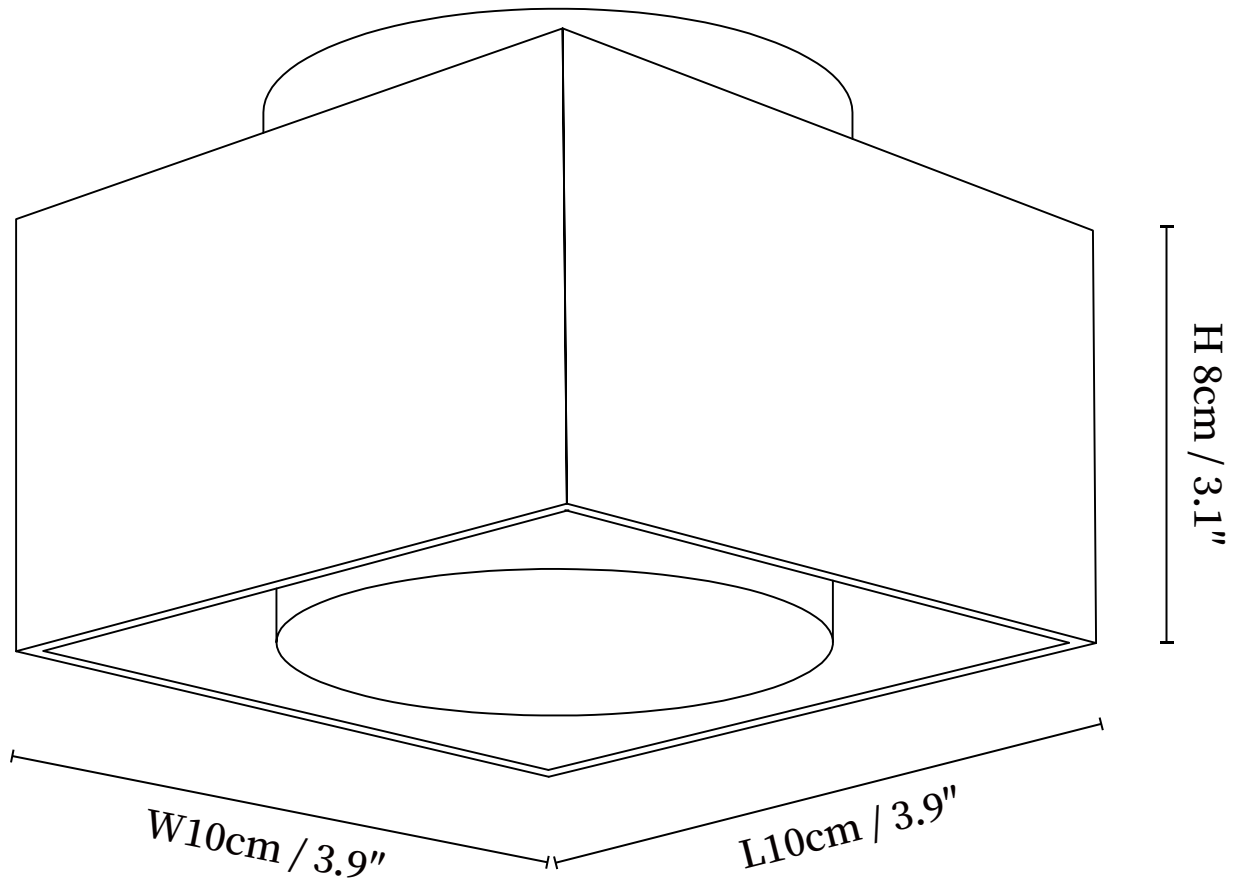

## SPECIFICATION DETAILS

\*For custom options, consult factory for details

|                           |  |
|---------------------------|--|
| <b>Fixture Dimensions</b> | D 3.9" x H 3.1"                                    |
| <b>Light source</b>       | GX53 (bulb not included)                           |
| <b>Wattage</b>            | MAX 10W incandescent bulb or LED equivalent.       |
| <b>Voltage</b>            | AC 110-240V  |
| <b>Mounting</b>           | Hardwired.   |
| <b>Dimming</b>            | Please purchase dimmable light bulbs separately.   |
| <b>Control method</b>     | Compatible with common wall switches(not included) |
| <b>Finishes</b>           | Yellow Travertine.                                 |
| <b>Shade Details</b>      | White.   |
| <b>Material</b>           | Travertine, Metal, Acrylic.                        |

## SPECIFICATION DETAILS

\*For custom options, consult factory for details

|                           |   |
|---------------------------|---|
| <b>Fixture Dimensions</b> | L 3.9" x W 3.9" x H 3.1"                            |
| <b>Light source</b>       | GX53 (bulb not included)                            |
| <b>Wattage</b>            | MAX 10W incandescent bulb or LED equivalent.        |
| <b>Voltage</b>            | AC 110-240V   |
| <b>Mounting</b>           | Hardwired.  |
| <b>Dimming</b>            | Please purchase dimmable light bulbs separately.    |
| <b>Control method</b>     | Compatible with common wall switches (not included) |
| <b>Finishes</b>           | Yellow Travertine.                                  |
| <b>Shade Details</b>      | White.  |
| <b>Material</b>           | Travertine, Metal, Acrylic.                         |