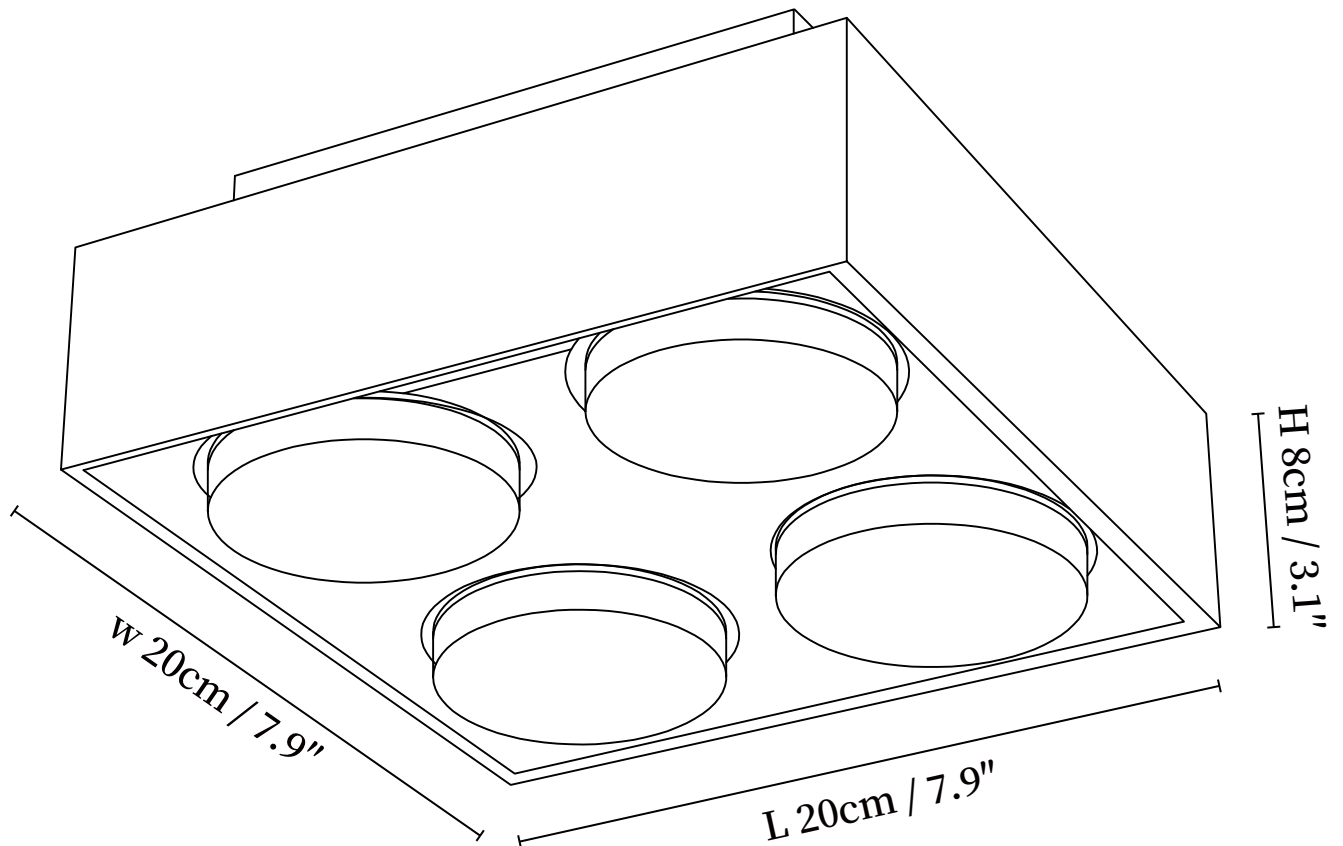

SPECIFICATION SHEET

SPECIFICATION DETAILS

*For custom options, consult factory for details

Fixture Dimensions	L 7.9" x W 7.9" x H 3.1"
Light source	GX53 (bulb not included)
Wattage	MAX 10W incandescent bulb or LED equivalent.
Voltage	AC 110-240V
Mounting	Hardwired.
Dimming	Please purchase dimmable light bulbs separately.
Control method	Compatible with common wall switches (not included)
Finishes	Yellow Travertine.
Shade Details	White.
Material	Travertine, Metal, Acrylic.