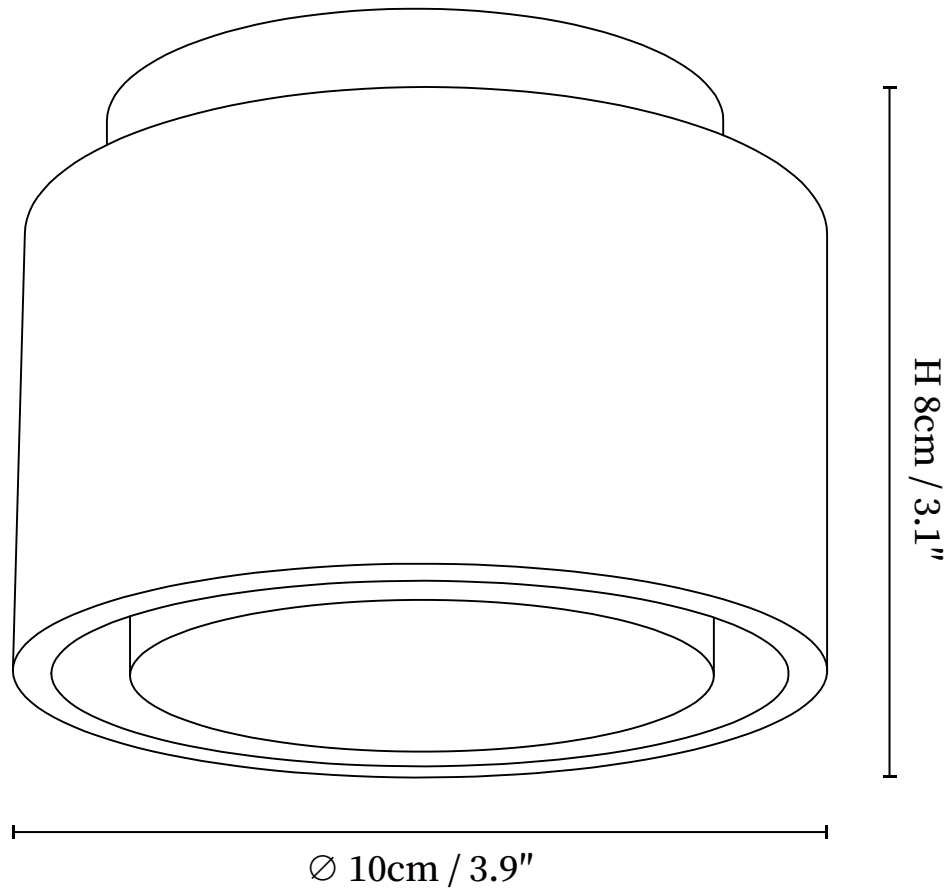

## SPECIFICATION DETAILS

\*For custom options, consult factory for details

|                           |  |
|---------------------------|--|
| <b>Fixture Dimensions</b> | D 3.9" x H 3.1"                                    |
| <b>Light source</b>       | GX53 (bulb not included)                           |
| <b>Wattage</b>            | MAX 10W incandescent bulb or LED equivalent.       |
| <b>Voltage</b>            | AC 110-240V  |
| <b>Mounting</b>           | Hardwired.   |
| <b>Dimming</b>            | Please purchase dimmable light bulbs separately.   |
| <b>Control method</b>     | Compatible with common wall switches(not included) |
| <b>Finishes</b>           | Yellow Travertine.                                 |
| <b>Shade Details</b>      | White.   |
| <b>Material</b>           | Travertine, Metal, Acrylic.                        |

## SPECIFICATION DETAILS

\*For custom options, consult factory for details

|                           |   |
|---------------------------|---|
| <b>Fixture Dimensions</b> | L 3.9" x W 3.9" x H 3.1"                            |
| <b>Light source</b>       | GX53 (bulb not included)                            |
| <b>Wattage</b>            | MAX 10W incandescent bulb or LED equivalent.        |
| <b>Voltage</b>            | AC 110-240V   |
| <b>Mounting</b>           | Hardwired.  |
| <b>Dimming</b>            | Please purchase dimmable light bulbs separately.    |
| <b>Control method</b>     | Compatible with common wall switches (not included) |
| <b>Finishes</b>           | Yellow Travertine.                                  |
| <b>Shade Details</b>      | White.  |
| <b>Material</b>           | Travertine, Metal, Acrylic.                         |