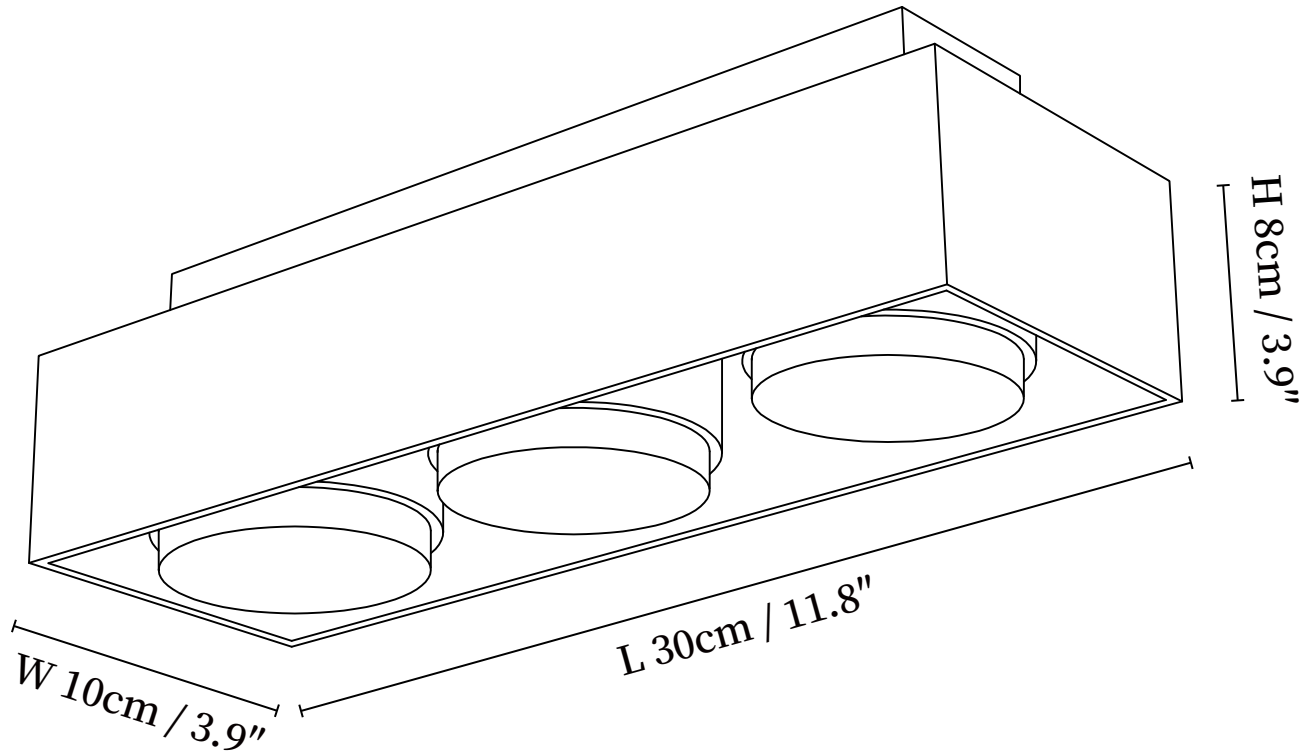

SPECIFICATION SHEET

SPECIFICATION DETAILS

*For custom options, consult factory for details

Fixture Dimensions	L 11.8" x W 3.9" x H 3.1"
Light source	GX53 (bulb not included)
Wattage	MAX 10W incandescent bulb or LED equivalent.
Voltage	AC 110-240V
Mounting	Hardwired.
Dimming	Please purchase dimmable light bulbs separately.
Control method	Compatible with common wall switches (not included)
Finishes	Yellow Travertine.
Shade Details	White.
Material	Travertine, Metal, Acrylic.