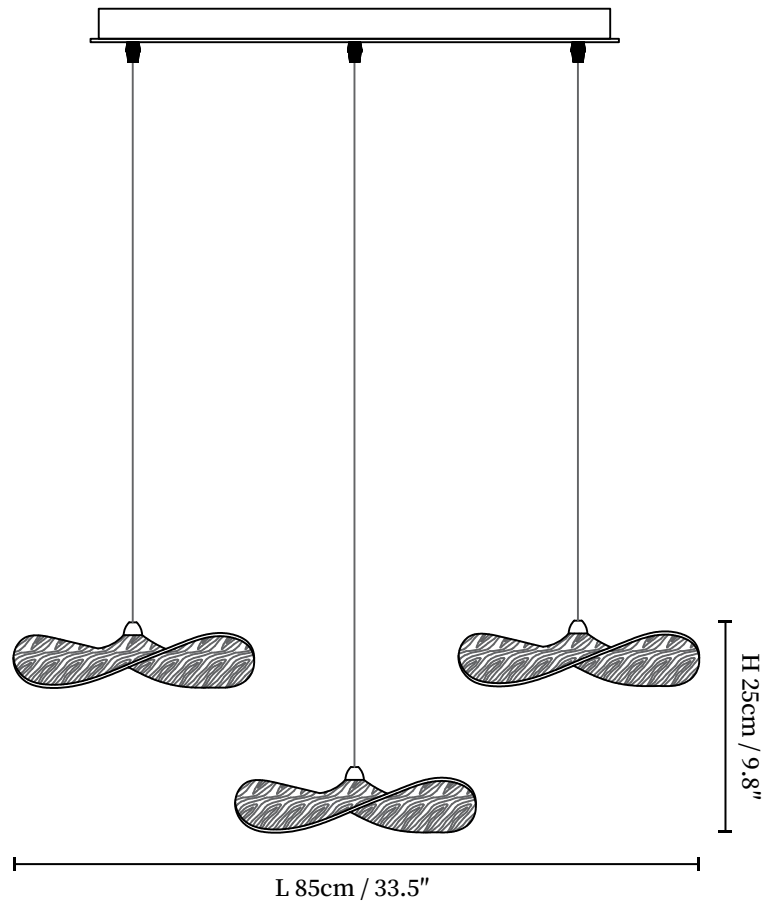

SPECIFICATION SHEET

SPECIFICATION DETAILS

*For custom options, consult factory for details

Fixture Dimensions	D 13" x H 3.1" (1 head)
Light source	Integrated LED
Wattage	Total power ~5 watts
Voltage	AC 110-240V
Dimming	Not supported
CRI(Ra)	90+CRI
Mounting	Hardwired.
LED Rated Life	50000 hours
Color Temperature	Warm Light (3000K), Neutral Light (4000K), Cool Light (6000K)
Control method	Compatible with common wall switches(not included)
Finishes	Wood Color, Walnut Color.
Shade Details	Wood Color, Walnut Color.
Material	Metal, Wood.
Wire Length	The standard length of the cord is 59" (150 cm), the length is adjustable.

SPECIFICATION SHEET

SPECIFICATION DETAILS

*For custom options, consult factory for details

Fixture Dimensions	L 33.5" x H 9.8" (3 heads)
Light source	Integrated LED
Wattage	Total power ~5 watts
Voltage	AC 110-240V
Dimming	Not supported
CRI(Ra)	90+CRI
Mounting	Hardwired.
LED Rated Life	50000 hours
Color Temperature	Warm Light (3000K), Neutral Light (4000K), Cool Light (6000K)
Control method	Compatible with common wall switches(not included)
Finishes	Wood Color, Walnut Color.
Shade Details	Wood Color, Walnut Color.
Material	Metal, Wood.
Wire Length	The standard length of the cord is 59" (150 cm), the length is adjustable.

SPECIFICATION SHEET

SPECIFICATION DETAILS

*For custom options, consult factory for details

Fixture Dimensions	L 18.9" x H 13.8" (3 heads)
Light source	Integrated LED
Wattage	Total power ~5 watts
Voltage	AC 110-240V
Dimming	Not supported
CRI(Ra)	90+CRI
Mounting	Hardwired.
LED Rated Life	50000 hours
Color Temperature	Warm Light (3000K), Neutral Light (4000K), Cool Light (6000K)
Control method	Compatible with common wall switches(not included)
Finishes	Wood Color, Walnut Color.
Shade Details	Wood Color, Walnut Color.
Material	Metal, Wood.
Wire Length	The standard length of the cord is 59" (150 cm), the length is adjustable.