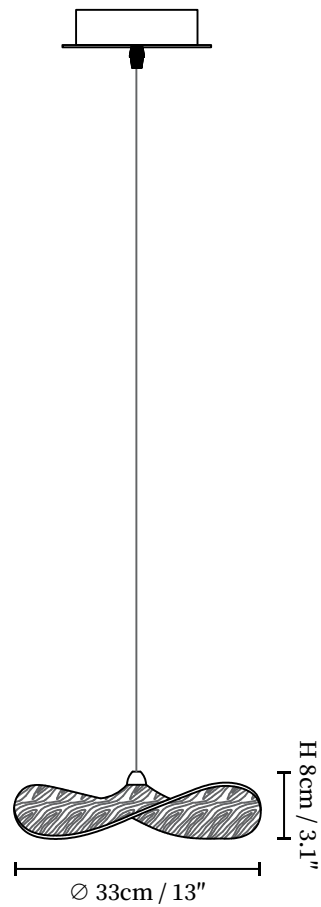

SPECIFICATION SHEET

SPECIFICATION DETAILS

*For custom options, consult factory for details

Fixture Dimensions	D 13" x H 3.1" (1 head)
Light source	Integrated LED
Wattage	Total power ~5 watts
Voltage	AC 110-240V
Dimming	Not supported
CRI(Ra)	90+CRI
Mounting	Hardwired.
LED Rated Life	50000 hours
Color Temperature	Warm Light (3000K), Neutral Light (4000K), Cool Light (6000K)
Control method	Compatible with common wall switches(not included)
Finishes	Wood Color, Walnut Color.
Shade Details	Wood Color, Walnut Color.
Material	Metal, Wood.
Wire Length	The standard length of the cord is 59" (150 cm), the length is adjustable.

SPECIFICATION SHEET

SPECIFICATION DETAILS

*For custom options, consult factory for details

Fixture Dimensions	L 33.5" x H 9.8" (3 heads)
Light source	Integrated LED
Wattage	Total power ~5 watts
Voltage	AC 110-240V
Dimming	Not supported
CRI(Ra)	90+CRI
Mounting	Hardwired.
LED Rated Life	50000 hours
Color Temperature	Warm Light (3000K), Neutral Light (4000K), Cool Light (6000K)
Control method	Compatible with common wall switches(not included)
Finishes	Wood Color, Walnut Color.
Shade Details	Wood Color, Walnut Color.
Material	Metal, Wood.
Wire Length	The standard length of the cord is 59" (150 cm), the length is adjustable.

SPECIFICATION SHEET

SPECIFICATION DETAILS

*For custom options, consult factory for details

Fixture Dimensions	L 18.9" x H 13.8" (3 heads)
Light source	Integrated LED
Wattage	Total power ~5 watts
Voltage	AC 110-240V
Dimming	Not supported
CRI(Ra)	90+CRI
Mounting	Hardwired.
LED Rated Life	50000 hours
Color Temperature	Warm Light (3000K), Neutral Light (4000K), Cool Light (6000K)
Control method	Compatible with common wall switches(not included)
Finishes	Wood Color, Walnut Color.
Shade Details	Wood Color, Walnut Color.
Material	Metal, Wood.
Wire Length	The standard length of the cord is 59" (150 cm), the length is adjustable.