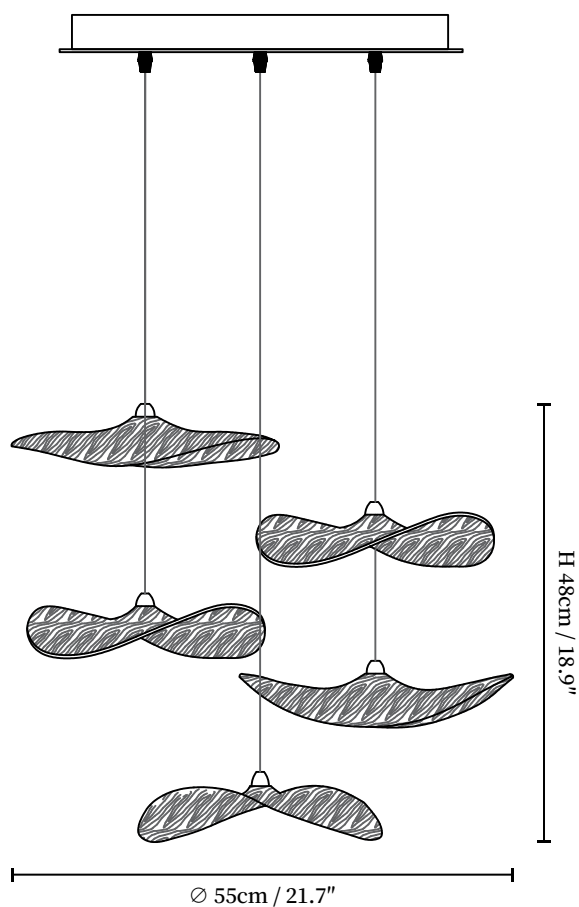

SPECIFICATION SHEET

SPECIFICATION DETAILS

*For custom options, consult factory for details

Fixture Dimensions	L 18.9" x H 13.8" (3 heads)
Light source	Integrated LED
Wattage	Total power ~5 watts
Voltage	AC 110-240V
Dimming	Not supported
CRI(Ra)	90+CRI
Mounting	Hardwired.
LED Rated Life	50000 hours
Color Temperature	Warm Light (3000K), Neutral Light (4000K), Cool Light (6000K)
Control method	Compatible with common wall switches(not included)
Finishes	Wood Color, Walnut Color.
Shade Details	Wood Color, Walnut Color.
Material	Metal, Wood.
Wire Length	The standard length of the cord is 59" (150 cm), the length is adjustable.

SPECIFICATION SHEET

SPECIFICATION DETAILS

*For custom options, consult factory for details

Fixture Dimensions	L 39.4" x H 9.8" (5 heads)
Light source	Integrated LED
Wattage	Total power ~5 watts
Voltage	AC 110-240V
Dimming	Not supported
CRI(Ra)	90+CRI
Mounting	Hardwired.
LED Rated Life	50000 hours
Color Temperature	Warm Light (3000K), Neutral Light (4000K), Cool Light (6000K)
Control method	Compatible with common wall switches(not included)
Finishes	Wood Color, Walnut Color.
Shade Details	Wood Color, Walnut Color.
Material	Metal, Wood.
Wire Length	The standard length of the cord is 59" (150 cm), the length is adjustable.

SPECIFICATION SHEET

SPECIFICATION DETAILS

*For custom options, consult factory for details

Fixture Dimensions	D 21.7" x H 18.9" (5 heads)
Light source	Integrated LED
Wattage	Total power ~5 watts
Voltage	AC 110-240V
Dimming	Not supported
CRI(Ra)	90+CRI
Mounting	Hardwired.
LED Rated Life	50000 hours
Color Temperature	Warm Light (3000K), Neutral Light (4000K), Cool Light (6000K)
Control method	Compatible with common wall switches(not included)
Finishes	Wood Color, Walnut Color.
Shade Details	Wood Color, Walnut Color.
Material	Metal, Wood.
Wire Length	The standard length of the cord is 59" (150 cm), the length is adjustable.