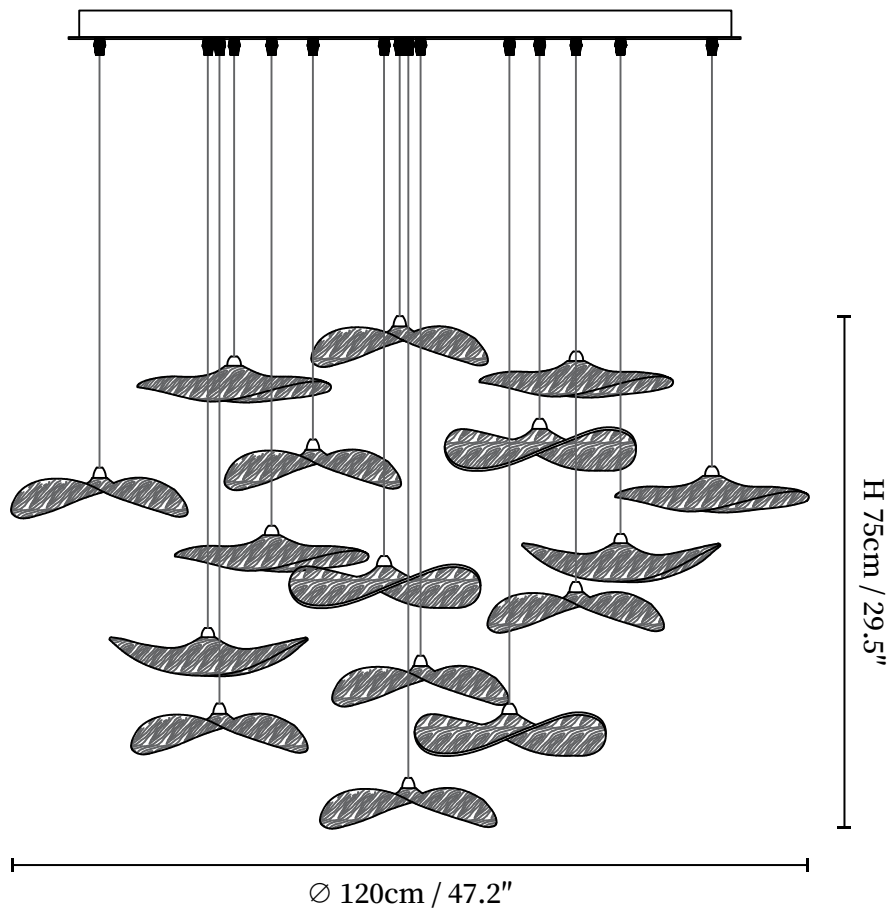

SPECIFICATION SHEET

SPECIFICATION DETAILS

*For custom options, consult factory for details

Fixture Dimensions	D 35.4" x H 27.6" (10 heads)
Light source	Integrated LED
Wattage	Total power ~5 watts
Voltage	AC 110-240V
Dimming	Not supported
CRI(Ra)	90+CRI
Mounting	Hardwired.
LED Rated Life	50000 hours
Color Temperature	Warm Light (3000K), Neutral Light (4000K), Cool Light (6000K)
Control method	Compatible with common wall switches (not included)
Finishes	Wood Color, Walnut Color.
Shade Details	Wood Color, Walnut Color.
Material	Metal, Wood.
Wire Length	The standard length of the cord is 59" (150 cm), the length is adjustable.

SPECIFICATION SHEET

SPECIFICATION DETAILS

*For custom options, consult factory for details

Fixture Dimensions	D 35.4" x H 78.7" (10 heads)
Light source	Integrated LED
Wattage	Total power ~5 watts
Voltage	AC 110-240V
Dimming	Not supported
CRI(Ra)	90+CRI
Mounting	Hardwired.
LED Rated Life	50000 hours
Color Temperature	Warm Light (3000K), Neutral Light (4000K), Cool Light (6000K)
Control method	Compatible with common wall switches (not included)
Finishes	Wood Color, Walnut Color.
Shade Details	Wood Color, Walnut Color.
Material	Metal, Wood.
Wire Length	The standard length of the cord is 59" (150 cm), the length is adjustable.

SPECIFICATION SHEET

SPECIFICATION DETAILS

*For custom options, consult factory for details

Fixture Dimensions	D 47.2" x H 29.5" (16 heads)
Light source	Integrated LED
Wattage	Total power ~5 watts
Voltage	AC 110-240V
Dimming	Not supported
CRI(Ra)	90+CRI
Mounting	Hardwired.
LED Rated Life	50000 hours
Color Temperature	Warm Light (3000K), Neutral Light (4000K), Cool Light (6000K)
Control method	Compatible with common wall switches(not included)
Finishes	Wood Color, Walnut Color.
Shade Details	Wood Color, Walnut Color.
Material	Metal, Wood.
Wire Length	The standard length of the cord is 59" (150 cm), the length is adjustable.