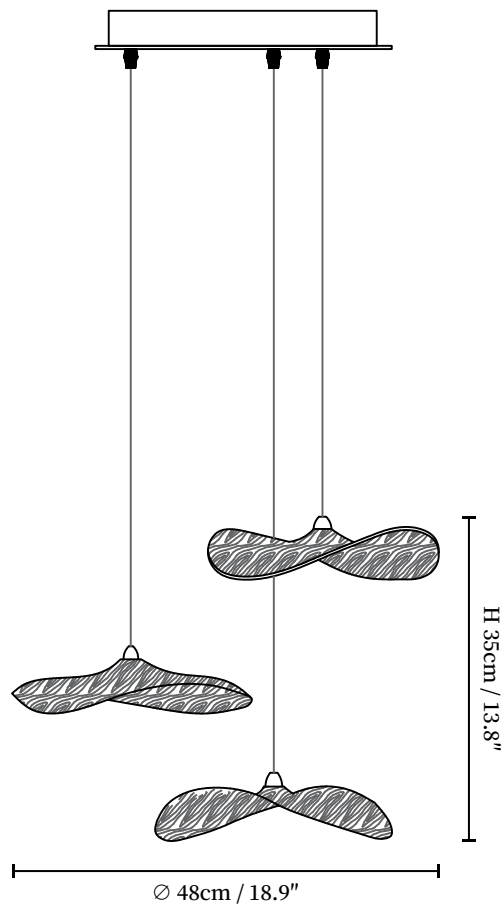

SPECIFICATION SHEET

SPECIFICATION DETAILS

*For custom options, consult factory for details

Fixture Dimensions	D 13" x H 3.1" (1 head)
Light source	Integrated LED
Wattage	Total power ~5 watts
Voltage	AC 110-240V
Dimming	Not supported
CRI(Ra)	90+CRI
Mounting	Hardwired.
LED Rated Life	50000 hours
Color Temperature	Warm Light (3000K), Neutral Light (4000K), Cool Light (6000K)
Control method	Compatible with common wall switches(not included)
Finishes	Wood Color, Walnut Color.
Shade Details	Wood Color, Walnut Color.
Material	Metal, Wood.
Wire Length	The standard length of the cord is 59" (150 cm), the length is adjustable.

SPECIFICATION SHEET

SPECIFICATION DETAILS

*For custom options, consult factory for details

Fixture Dimensions	L 33.5" x H 9.8" (3 heads)
Light source	Integrated LED
Wattage	Total power ~5 watts
Voltage	AC 110-240V
Dimming	Not supported
CRI(Ra)	90+CRI
Mounting	Hardwired.
LED Rated Life	50000 hours
Color Temperature	Warm Light (3000K), Neutral Light (4000K), Cool Light (6000K)
Control method	Compatible with common wall switches(not included)
Finishes	Wood Color, Walnut Color.
Shade Details	Wood Color, Walnut Color.
Material	Metal, Wood.
Wire Length	The standard length of the cord is 59" (150 cm), the length is adjustable.

SPECIFICATION SHEET

SPECIFICATION DETAILS

*For custom options, consult factory for details

Fixture Dimensions	L 18.9" x H 13.8" (3 heads)
Light source	Integrated LED
Wattage	Total power ~5 watts
Voltage	AC 110-240V
Dimming	Not supported
CRI(Ra)	90+CRI
Mounting	Hardwired.
LED Rated Life	50000 hours
Color Temperature	Warm Light (3000K), Neutral Light (4000K), Cool Light (6000K)
Control method	Compatible with common wall switches(not included)
Finishes	Wood Color, Walnut Color.
Shade Details	Wood Color, Walnut Color.
Material	Metal, Wood.
Wire Length	The standard length of the cord is 59" (150 cm), the length is adjustable.