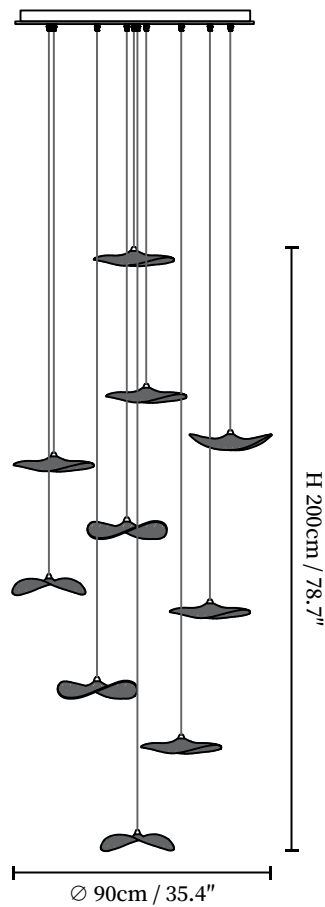

SPECIFICATION SHEET

SPECIFICATION DETAILS

*For custom options, consult factory for details

Fixture Dimensions	D 31.5" x H 21.7" (7 heads)
Light source	Integrated LED
Wattage	Total power ~5 watts
Voltage	AC 110-240V
Dimming	Not supported
CRI(Ra)	90+CRI
Mounting	Hardwired.
LED Rated Life	50000 hours
Color Temperature	Warm Light (3000K), Neutral Light (4000K), Cool Light (6000K)
Control method	Compatible with common wall switches(not included)
Finishes	Wood Color, Walnut Color.
Shade Details	Wood Color, Walnut Color.
Material	Metal, Wood.
Wire Length	The standard length of the cord is 59" (150 cm), the length is adjustable.

SPECIFICATION SHEET

SPECIFICATION DETAILS

*For custom options, consult factory for details

Fixture Dimensions	D 35.4" x H 27.6" (10 heads)
Light source	Integrated LED
Wattage	Total power ~5 watts
Voltage	AC 110-240V
Dimming	Not supported
CRI(Ra)	90+CRI
Mounting	Hardwired.
LED Rated Life	50000 hours
Color Temperature	Warm Light (3000K), Neutral Light (4000K), Cool Light (6000K)
Control method	Compatible with common wall switches (not included)
Finishes	Wood Color, Walnut Color.
Shade Details	Wood Color, Walnut Color.
Material	Metal, Wood.
Wire Length	The standard length of the cord is 59" (150 cm), the length is adjustable.

SPECIFICATION SHEET

SPECIFICATION DETAILS

*For custom options, consult factory for details

Fixture Dimensions	D 35.4" x H 78.7" (10 heads)
Light source	Integrated LED
Wattage	Total power ~5 watts
Voltage	AC 110-240V
Dimming	Not supported
CRI(Ra)	90+CRI
Mounting	Hardwired.
LED Rated Life	50000 hours
Color Temperature	Warm Light (3000K), Neutral Light (4000K), Cool Light (6000K)
Control method	Compatible with common wall switches (not included)
Finishes	Wood Color, Walnut Color.
Shade Details	Wood Color, Walnut Color.
Material	Metal, Wood.
Wire Length	The standard length of the cord is 59" (150 cm), the length is adjustable.