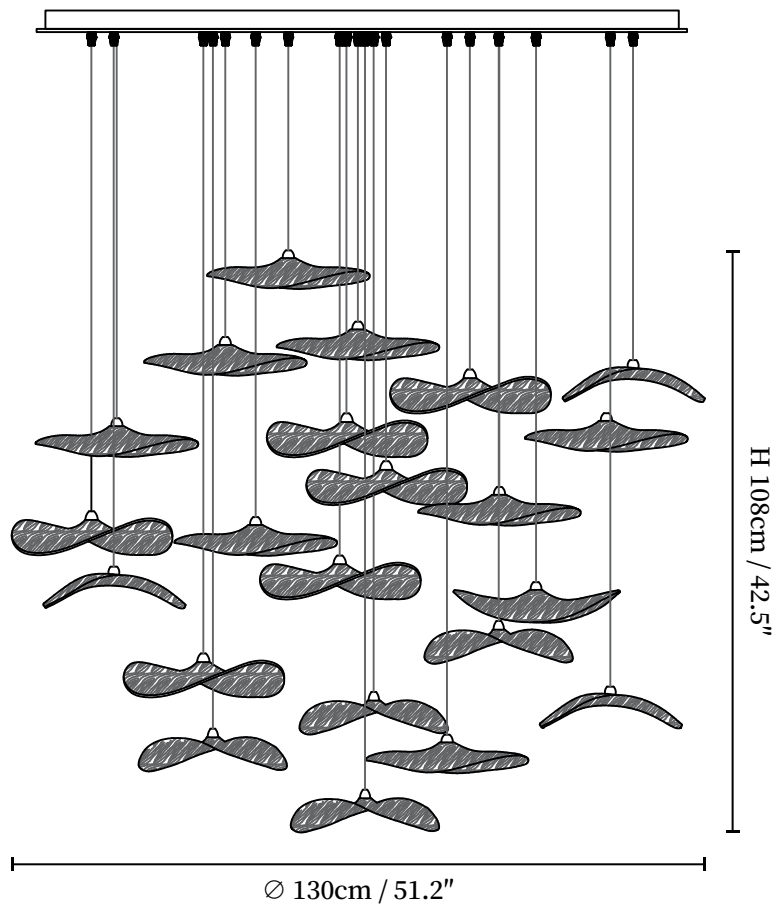

SPECIFICATION SHEET

SPECIFICATION DETAILS

*For custom options, consult factory for details

Fixture Dimensions	D 47.2" x H 29.5" (16 heads)
Light source	Integrated LED
Wattage	Total power ~5 watts
Voltage	AC 110-240V
Dimming	Not supported
CRI(Ra)	90+CRI
Mounting	Hardwired.
LED Rated Life	50000 hours
Color Temperature	Warm Light (3000K), Neutral Light (4000K), Cool Light (6000K)
Control method	Compatible with common wall switches(not included)
Finishes	Wood Color, Walnut Color.
Shade Details	Wood Color, Walnut Color.
Material	Metal, Wood.
Wire Length	The standard length of the cord is 59" (150 cm), the length is adjustable.

SPECIFICATION SHEET

SPECIFICATION DETAILS

*For custom options, consult factory for details

Fixture Dimensions	D 47.2 x H 216.5" (16 heads)
Light source	Integrated LED
Wattage	Total power ~5 watts
Voltage	AC 110-240V
Dimming	Not supported
CRI(Ra)	90+CRI
Mounting	Hardwired.
LED Rated Life	50000 hours
Color Temperature	Warm Light (3000K), Neutral Light (4000K), Cool Light (6000K)
Control method	Compatible with common wall switches (not included)
Finishes	Wood Color, Walnut Color.
Shade Details	Wood Color, Walnut Color.
Material	Metal, Wood.
Wire Length	The standard length of the cord is 59" (150 cm), the length is adjustable.

SPECIFICATION SHEET

SPECIFICATION DETAILS

*For custom options, consult factory for details

Fixture Dimensions	D 51.2" x H 42.5" (22 heads)
Light source	Integrated LED
Wattage	Total power ~5 watts
Voltage	AC 110-240V
Dimming	Not supported
CRI(Ra)	90+CRI
Mounting	Hardwired.
LED Rated Life	50000 hours
Color Temperature	Warm Light (3000K), Neutral Light (4000K), Cool Light (6000K)
Control method	Compatible with common wall switches(not included)
Finishes	Wood Color, Walnut Color.
Shade Details	Wood Color, Walnut Color.
Material	Metal, Wood.
Wire Length	The standard length of the cord is 59" (150 cm), the length is adjustable.