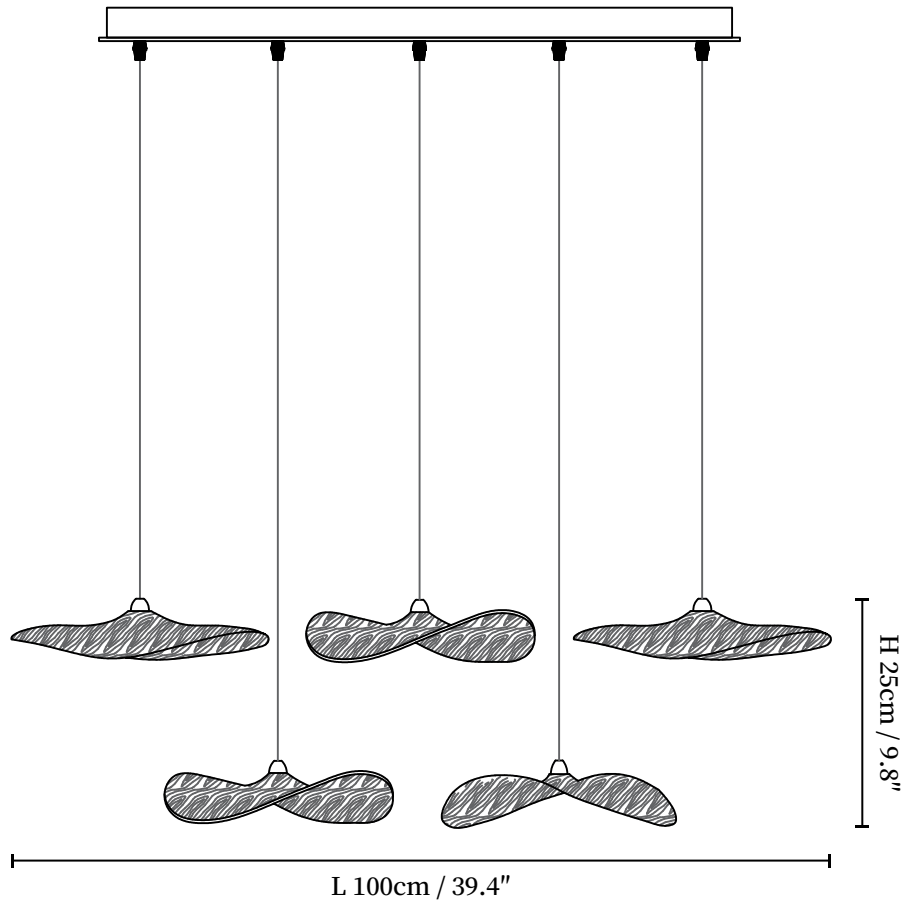

SPECIFICATION SHEET

SPECIFICATION DETAILS

*For custom options, consult factory for details

Fixture Dimensions	L 33.5" x H 9.8" (3 heads)
Light source	Integrated LED
Wattage	Total power ~5 watts
Voltage	AC 110-240V
Dimming	Not supported
CRI(Ra)	90+CRI
Mounting	Hardwired.
LED Rated Life	50000 hours
Color Temperature	Warm Light (3000K), Neutral Light (4000K), Cool Light (6000K)
Control method	Compatible with common wall switches(not included)
Finishes	Wood Color, Walnut Color.
Shade Details	Wood Color, Walnut Color.
Material	Metal, Wood.
Wire Length	The standard length of the cord is 59" (150 cm), the length is adjustable.

SPECIFICATION SHEET

SPECIFICATION DETAILS

*For custom options, consult factory for details

Fixture Dimensions	L 18.9" x H 13.8" (3 heads)
Light source	Integrated LED
Wattage	Total power ~5 watts
Voltage	AC 110-240V
Dimming	Not supported
CRI(Ra)	90+CRI
Mounting	Hardwired.
LED Rated Life	50000 hours
Color Temperature	Warm Light (3000K), Neutral Light (4000K), Cool Light (6000K)
Control method	Compatible with common wall switches(not included)
Finishes	Wood Color, Walnut Color.
Shade Details	Wood Color, Walnut Color.
Material	Metal, Wood.
Wire Length	The standard length of the cord is 59" (150 cm), the length is adjustable.

SPECIFICATION SHEET

SPECIFICATION DETAILS

*For custom options, consult factory for details

Fixture Dimensions	L 39.4" x H 9.8" (5 heads)
Light source	Integrated LED
Wattage	Total power ~5 watts
Voltage	AC 110-240V
Dimming	Not supported
CRI(Ra)	90+CRI
Mounting	Hardwired.
LED Rated Life	50000 hours
Color Temperature	Warm Light (3000K), Neutral Light (4000K), Cool Light (6000K)
Control method	Compatible with common wall switches(not included)
Finishes	Wood Color, Walnut Color.
Shade Details	Wood Color, Walnut Color.
Material	Metal, Wood.
Wire Length	The standard length of the cord is 59" (150 cm), the length is adjustable.