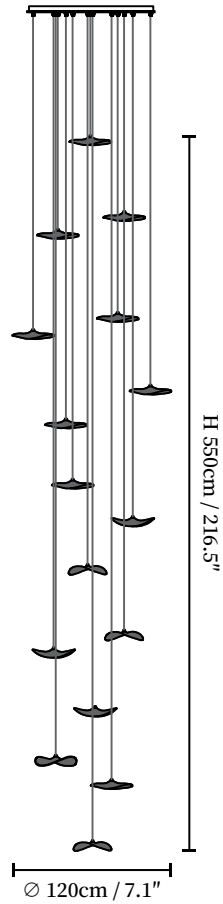

SPECIFICATION SHEET

SPECIFICATION DETAILS

*For custom options, consult factory for details

Fixture Dimensions	D 47.2 x H 216.5" (16 heads)
Light source	Integrated LED
Wattage	Total power ~5 watts
Voltage	AC 110-240V
Dimming	Not supported
CRI(Ra)	90+CRI
Mounting	Hardwired.
LED Rated Life	50000 hours
Color Temperature	Warm Light (3000K), Neutral Light (4000K), Cool Light (6000K)
Control method	Compatible with common wall switches (not included)
Finishes	Wood Color, Walnut Color.
Shade Details	Wood Color, Walnut Color.
Material	Metal, Wood.
Wire Length	The standard length of the cord is 59" (150 cm), the length is adjustable.