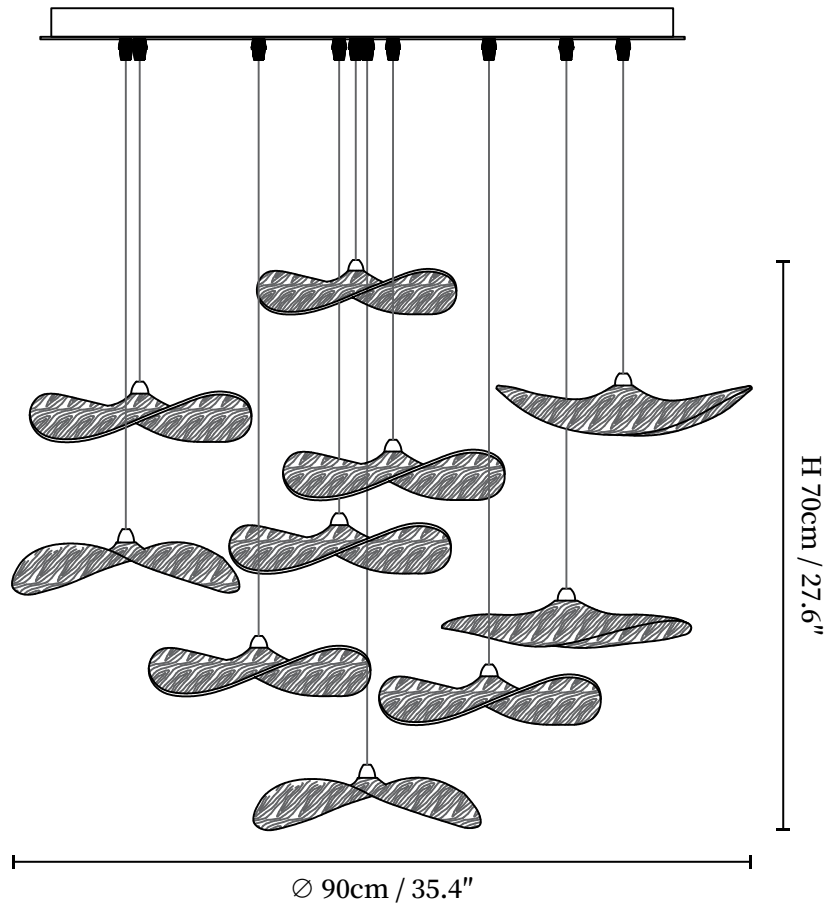

SPECIFICATION SHEET

SPECIFICATION DETAILS

*For custom options, consult factory for details

Fixture Dimensions	L 55.1" x H 9.8" (7 heads)
Light source	Integrated LED
Wattage	Total power ~5 watts
Voltage	AC 110-240V
Dimming	Not supported
CRI(Ra)	90+CRI
Mounting	Hardwired.
LED Rated Life	50000 hours
Color Temperature	Warm Light (3000K), Neutral Light (4000K), Cool Light (6000K)
Control method	Compatible with common wall switches (not included)
Finishes	Wood Color, Walnut Color.
Shade Details	Wood Color, Walnut Color.
Material	Metal, Wood.
Wire Length	The standard length of the cord is 59" (150 cm), the length is adjustable.

SPECIFICATION SHEET

SPECIFICATION DETAILS

*For custom options, consult factory for details

Fixture Dimensions	D 31.5" x H 21.7" (7 heads)
Light source	Integrated LED
Wattage	Total power ~5 watts
Voltage	AC 110-240V
Dimming	Not supported
CRI(Ra)	90+CRI
Mounting	Hardwired.
LED Rated Life	50000 hours
Color Temperature	Warm Light (3000K), Neutral Light (4000K), Cool Light (6000K)
Control method	Compatible with common wall switches(not included)
Finishes	Wood Color, Walnut Color.
Shade Details	Wood Color, Walnut Color.
Material	Metal, Wood.
Wire Length	The standard length of the cord is 59" (150 cm), the length is adjustable.

SPECIFICATION SHEET

SPECIFICATION DETAILS

*For custom options, consult factory for details

Fixture Dimensions	D 35.4" x H 27.6" (10 heads)
Light source	Integrated LED
Wattage	Total power ~5 watts
Voltage	AC 110-240V
Dimming	Not supported
CRI(Ra)	90+CRI
Mounting	Hardwired.
LED Rated Life	50000 hours
Color Temperature	Warm Light (3000K), Neutral Light (4000K), Cool Light (6000K)
Control method	Compatible with common wall switches (not included)
Finishes	Wood Color, Walnut Color.
Shade Details	Wood Color, Walnut Color.
Material	Metal, Wood.
Wire Length	The standard length of the cord is 59" (150 cm), the length is adjustable.