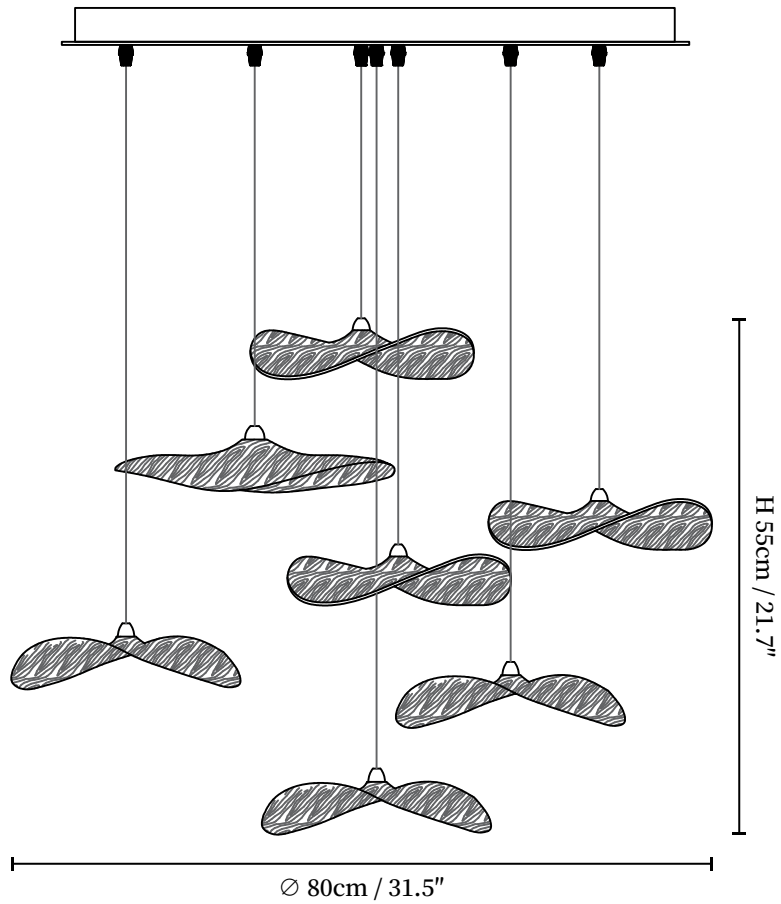

SPECIFICATION SHEET

SPECIFICATION DETAILS

*For custom options, consult factory for details

Fixture Dimensions	D 21.7" x H 18.9" (5 heads)
Light source	Integrated LED
Wattage	Total power ~5 watts
Voltage	AC 110-240V
Dimming	Not supported
CRI(Ra)	90+CRI
Mounting	Hardwired.
LED Rated Life	50000 hours
Color Temperature	Warm Light (3000K), Neutral Light (4000K), Cool Light (6000K)
Control method	Compatible with common wall switches(not included)
Finishes	Wood Color, Walnut Color.
Shade Details	Wood Color, Walnut Color.
Material	Metal, Wood.
Wire Length	The standard length of the cord is 59" (150 cm), the length is adjustable.

SPECIFICATION SHEET

SPECIFICATION DETAILS

*For custom options, consult factory for details

Fixture Dimensions	L 55.1" x H 9.8" (7 heads)
Light source	Integrated LED
Wattage	Total power ~5 watts
Voltage	AC 110-240V
Dimming	Not supported
CRI(Ra)	90+CRI
Mounting	Hardwired.
LED Rated Life	50000 hours
Color Temperature	Warm Light (3000K), Neutral Light (4000K), Cool Light (6000K)
Control method	Compatible with common wall switches (not included)
Finishes	Wood Color, Walnut Color.
Shade Details	Wood Color, Walnut Color.
Material	Metal, Wood.
Wire Length	The standard length of the cord is 59" (150 cm), the length is adjustable.

SPECIFICATION SHEET

SPECIFICATION DETAILS

*For custom options, consult factory for details

Fixture Dimensions	D 31.5" x H 21.7" (7 heads)
Light source	Integrated LED
Wattage	Total power ~5 watts
Voltage	AC 110-240V
Dimming	Not supported
CRI(Ra)	90+CRI
Mounting	Hardwired.
LED Rated Life	50000 hours
Color Temperature	Warm Light (3000K), Neutral Light (4000K), Cool Light (6000K)
Control method	Compatible with common wall switches(not included)
Finishes	Wood Color, Walnut Color.
Shade Details	Wood Color, Walnut Color.
Material	Metal, Wood.
Wire Length	The standard length of the cord is 59" (150 cm), the length is adjustable.