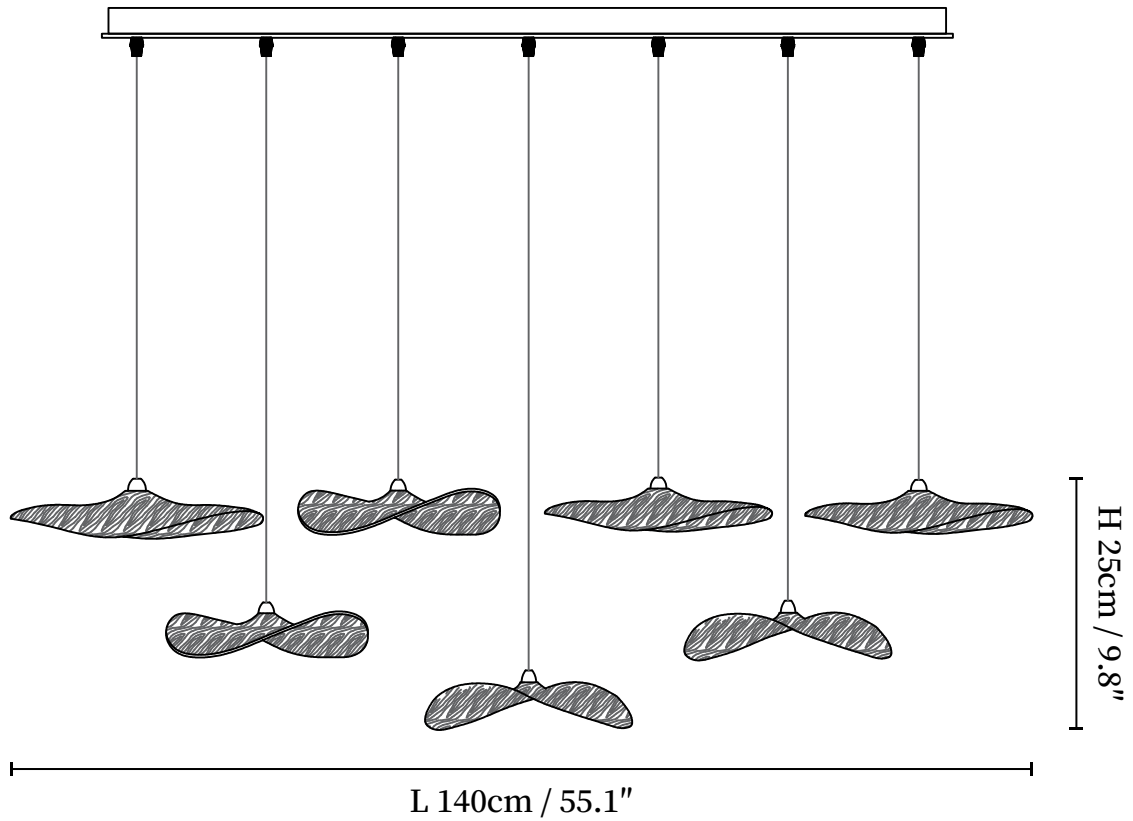

SPECIFICATION SHEET

SPECIFICATION DETAILS

*For custom options, consult factory for details

Fixture Dimensions	L 39.4" x H 9.8" (5 heads)
Light source	Integrated LED
Wattage	Total power ~5 watts
Voltage	AC 110-240V
Dimming	Not supported
CRI(Ra)	90+CRI
Mounting	Hardwired.
LED Rated Life	50000 hours
Color Temperature	Warm Light (3000K), Neutral Light (4000K), Cool Light (6000K)
Control method	Compatible with common wall switches(not included)
Finishes	Wood Color, Walnut Color.
Shade Details	Wood Color, Walnut Color.
Material	Metal, Wood.
Wire Length	The standard length of the cord is 59" (150 cm), the length is adjustable.

SPECIFICATION SHEET

SPECIFICATION DETAILS

*For custom options, consult factory for details

Fixture Dimensions	D 21.7" x H 18.9" (5 heads)
Light source	Integrated LED
Wattage	Total power ~5 watts
Voltage	AC 110-240V
Dimming	Not supported
CRI(Ra)	90+CRI
Mounting	Hardwired.
LED Rated Life	50000 hours
Color Temperature	Warm Light (3000K), Neutral Light (4000K), Cool Light (6000K)
Control method	Compatible with common wall switches(not included)
Finishes	Wood Color, Walnut Color.
Shade Details	Wood Color, Walnut Color.
Material	Metal, Wood.
Wire Length	The standard length of the cord is 59" (150 cm), the length is adjustable.

SPECIFICATION SHEET

SPECIFICATION DETAILS

*For custom options, consult factory for details

Fixture Dimensions	L 55.1" x H 9.8" (7 heads)
Light source	Integrated LED
Wattage	Total power ~5 watts
Voltage	AC 110-240V
Dimming	Not supported
CRI(Ra)	90+CRI
Mounting	Hardwired.
LED Rated Life	50000 hours
Color Temperature	Warm Light (3000K), Neutral Light (4000K), Cool Light (6000K)
Control method	Compatible with common wall switches (not included)
Finishes	Wood Color, Walnut Color.
Shade Details	Wood Color, Walnut Color.
Material	Metal, Wood.
Wire Length	The standard length of the cord is 59" (150 cm), the length is adjustable.