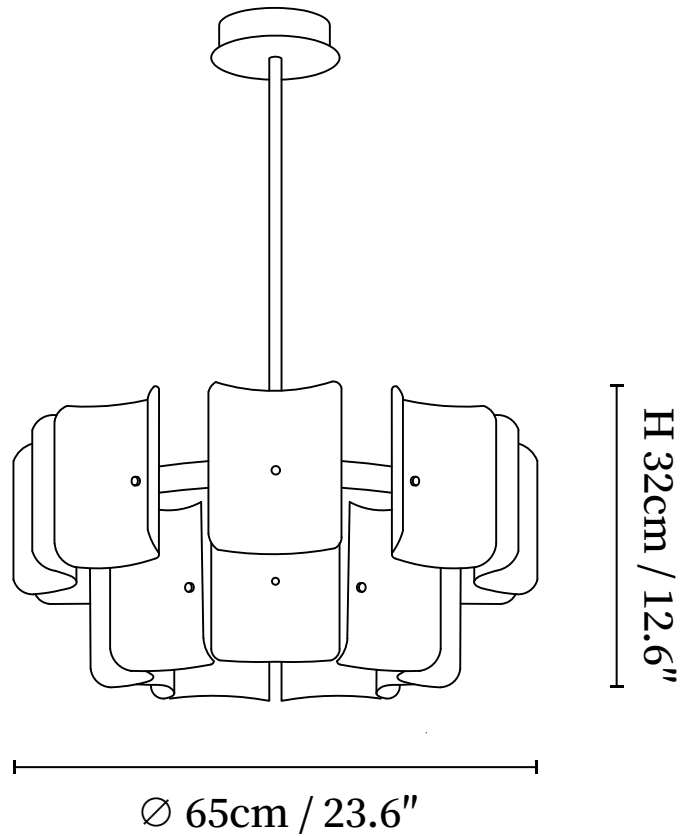

SPECIFICATION SHEET

SPECIFICATION DETAILS

*For custom options, consult factory for details

Fixture Dimensions	D 23.6" x H 12.6"
Light source	Integrated LED
Wattage	~ 5W
Voltage	AC 110-240V
Dimming	Not supported
CRI(Ra)	90+ CRI
Mounting	Hardwired.
LED Rated Life	30000 hours
Color Temperature	Warm Light (3000K), Neutral Light (4000K), Cool Light (6000K)
Control method	Compatible with common wall switches (not included)
Finishes	Creamy white.
Shadow Details	White.
Material	Metal, Acrylic.
Rod Length	Suspension rod is 11.8", and can be spliced as needed.

SPECIFICATION SHEET

SPECIFICATION DETAILS

*For custom options, consult factory for details

Fixture Dimensions	D 31.4" x H 12.6"
Light source	Integrated LED
Wattage	~ 5W
Voltage	AC 110-240V
Dimming	Not supported
CRI(Ra)	90+ CRI
Mounting	Hardwired.
LED Rated Life	30000 hours
Color Temperature	Warm Light (3000K), Neutral Light (4000K), Cool Light (6000K)
Control method	Compatible with common wall switches(not included)
Finishes	Creamy white.
Shadow Details	White.
Material	Metal, Acrylic.
Rod Length	Suspension rod is 11.8", and can be spliced as needed.

SPECIFICATION SHEET

SPECIFICATION DETAILS

*For custom options, consult factory for details

Fixture Dimensions	L 47.2" x W 15.7" x H 13"
Long Canopy size	L 27.6" x W 2.7" x H 1.4"
Light source	Integrated LED
Wattage	~ 5W
Voltage	AC 110-240V
Dimming	Not supported
CRI(Ra)	90+ CRI
Mounting	Hardwired.
LED Rated Life	30000 hours
Color Temperature	Warm Light (3000K), Neutral Light (4000K), Cool Light (6000K)
Control method	Compatible with common wall switches (not included)
Finishes	Creamy white.
Shadow Details	White.
Material	Metal, Acrylic.
Rod Length	Suspension rod is 11.8", and can be spliced as needed.