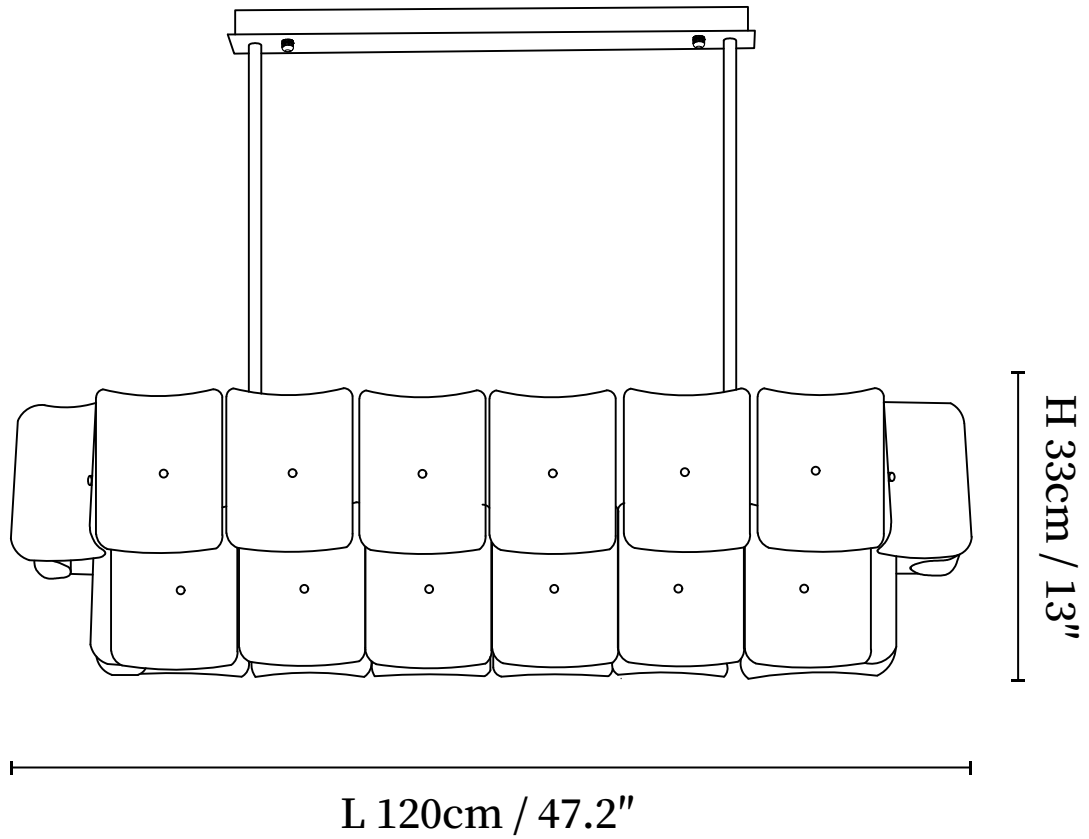

SPECIFICATION SHEET

SPECIFICATION DETAILS

*For custom options, consult factory for details

Fixture Dimensions	D 23.6" x H 12.6"
Light source	Integrated LED
Wattage	~ 5W
Voltage	AC 110-240V
Dimming	Not supported
CRI(Ra)	90+ CRI
Mounting	Hardwired.
LED Rated Life	30000 hours
Color Temperature	Warm Light (3000K), Neutral Light (4000K), Cool Light (6000K)
Control method	Compatible with common wall switches (not included)
Finishes	Creamy white.
Shadow Details	White.
Material	Metal, Acrylic.
Rod Length	Suspension rod is 11.8", and can be spliced as needed.

SPECIFICATION SHEET

SPECIFICATION DETAILS

*For custom options, consult factory for details

Fixture Dimensions	D 31.4" x H 12.6"
Light source	Integrated LED
Wattage	~ 5W
Voltage	AC 110-240V
Dimming	Not supported
CRI(Ra)	90+ CRI
Mounting	Hardwired.
LED Rated Life	30000 hours
Color Temperature	Warm Light (3000K), Neutral Light (4000K), Cool Light (6000K)
Control method	Compatible with common wall switches(not included)
Finishes	Creamy white.
Shadow Details	White.
Material	Metal, Acrylic.
Rod Length	Suspension rod is 11.8", and can be spliced as needed.

SPECIFICATION SHEET

SPECIFICATION DETAILS

*For custom options, consult factory for details

Fixture Dimensions	L 47.2" x W 15.7" x H 13"
Long Canopy size	L 27.6" x W 2.7" x H 1.4"
Light source	Integrated LED
Wattage	~ 5W
Voltage	AC 110-240V
Dimming	Not supported
CRI(Ra)	90+ CRI
Mounting	Hardwired.
LED Rated Life	30000 hours
Color Temperature	Warm Light (3000K), Neutral Light (4000K), Cool Light (6000K)
Control method	Compatible with common wall switches (not included)
Finishes	Creamy white.
Shadow Details	White.
Material	Metal, Acrylic.
Rod Length	Suspension rod is 11.8", and can be spliced as needed.