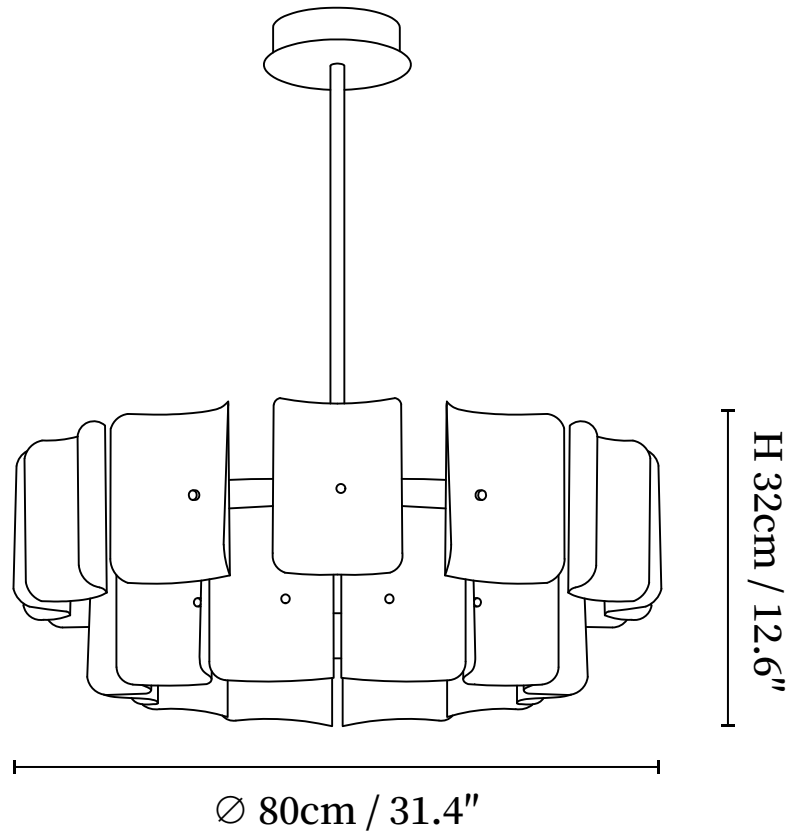

SPECIFICATION SHEET

SPECIFICATION DETAILS

*For custom options, consult factory for details

Fixture Dimensions	D 23.6" x H 12.6"
Light source	Integrated LED
Wattage	~ 5W
Voltage	AC 110-240V
Dimming	Not supported
CRI(Ra)	90+ CRI
Mounting	Hardwired.
LED Rated Life	30000 hours
Color Temperature	Warm Light (3000K), Neutral Light (4000K), Cool Light (6000K)
Control method	Compatible with common wall switches (not included)
Finishes	Creamy white.
Shadow Details	White.
Material	Metal, Acrylic.
Rod Length	Suspension rod is 11.8", and can be spliced as needed.

SPECIFICATION SHEET

SPECIFICATION DETAILS

*For custom options, consult factory for details

Fixture Dimensions	D 31.4" x H 12.6"
Light source	Integrated LED
Wattage	~ 5W
Voltage	AC 110-240V
Dimming	Not supported
CRI(Ra)	90+ CRI
Mounting	Hardwired.
LED Rated Life	30000 hours
Color Temperature	Warm Light (3000K), Neutral Light (4000K), Cool Light (6000K)
Control method	Compatible with common wall switches(not included)
Finishes	Creamy white.
Shadow Details	White.
Material	Metal, Acrylic.
Rod Length	Suspension rod is 11.8", and can be spliced as needed.

SPECIFICATION SHEET

SPECIFICATION DETAILS

*For custom options, consult factory for details

Fixture Dimensions	L 47.2" x W 15.7" x H 13"
Long Canopy size	L 27.6" x W 2.7" x H 1.4"
Light source	Integrated LED
Wattage	~ 5W
Voltage	AC 110-240V
Dimming	Not supported
CRI(Ra)	90+ CRI
Mounting	Hardwired.
LED Rated Life	30000 hours
Color Temperature	Warm Light (3000K), Neutral Light (4000K), Cool Light (6000K)
Control method	Compatible with common wall switches (not included)
Finishes	Creamy white.
Shadow Details	White.
Material	Metal, Acrylic.
Rod Length	Suspension rod is 11.8", and can be spliced as needed.