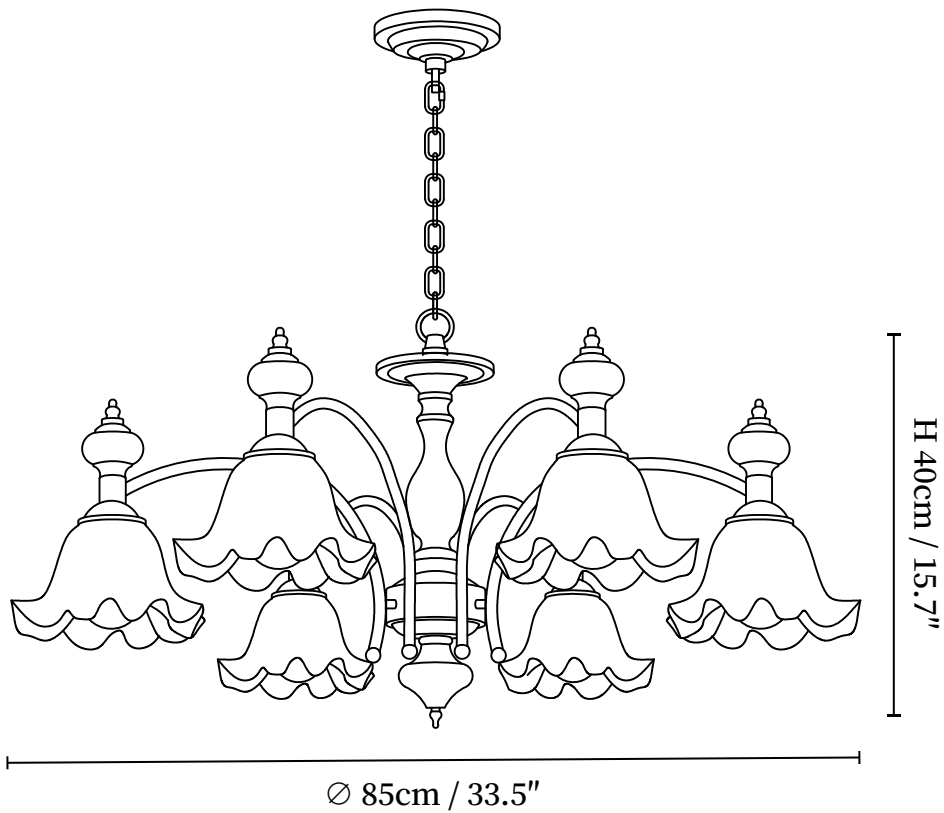

SPECIFICATION SHEET

SPECIFICATION DETAILS

*For custom options, consult factory for details

Fixture Dimensions	$\text{Ø } 25.6'' \times \text{H } 15.7''$
Light source	E26 or E27 (bulb not included)
Wattage	MAX 40W incandescent bulb or LED equivalent.
Voltage	AC 110-240V
Mounting	Hardwired.
Dimming	Compatible with dimmable bulbs (bulb not included)
Control method	Compatible with common wall switches(not included)
Finishes	Walnut Color, Gold.
Shade Details	White.
Material	Metal, Wood, Glass.
Hanging Length	Chain lengths range between 11.8", the length can be specified according to needs

SPECIFICATION SHEET

SPECIFICATION DETAILS

*For custom options, consult factory for details

Fixture Dimensions	Ø 33.5" x H 15.7"
Light source	E26 or E27 (bulb not included)
Wattage	MAX 40W incandescent bulb or LED equivalent.
Voltage	AC 110-240V
Mounting	Hardwired.
Dimming	Compatible with dimmable bulbs (bulb not included)
Control method	Compatible with common wall switches (not included)
Finishes	Walnut Color, Gold.
Shade Details	White.
Material	Metal, Wood, Glass.
Hanging Length	Chain lengths range between 11.8", the length can be specified according to needs

SPECIFICATION SHEET

SPECIFICATION DETAILS

*For custom options, consult factory for details

Fixture Dimensions	Ø 39.4" x H 15.7"
Light source	E26 or E27 (bulb not included)
Wattage	MAX 40W incandescent bulb or LED equivalent.
Voltage	AC 110-240V
Mounting	Hardwired.
Dimming	Compatible with dimmable bulbs (bulb not included)
Control method	Compatible with common wall switches(not included)
Finishes	Walnut Color, Gold.
Shade Details	White.
Material	Metal, Wood, Glass.
Hanging Length	Chain lengths range between 11.8", the length can be specified according to needs