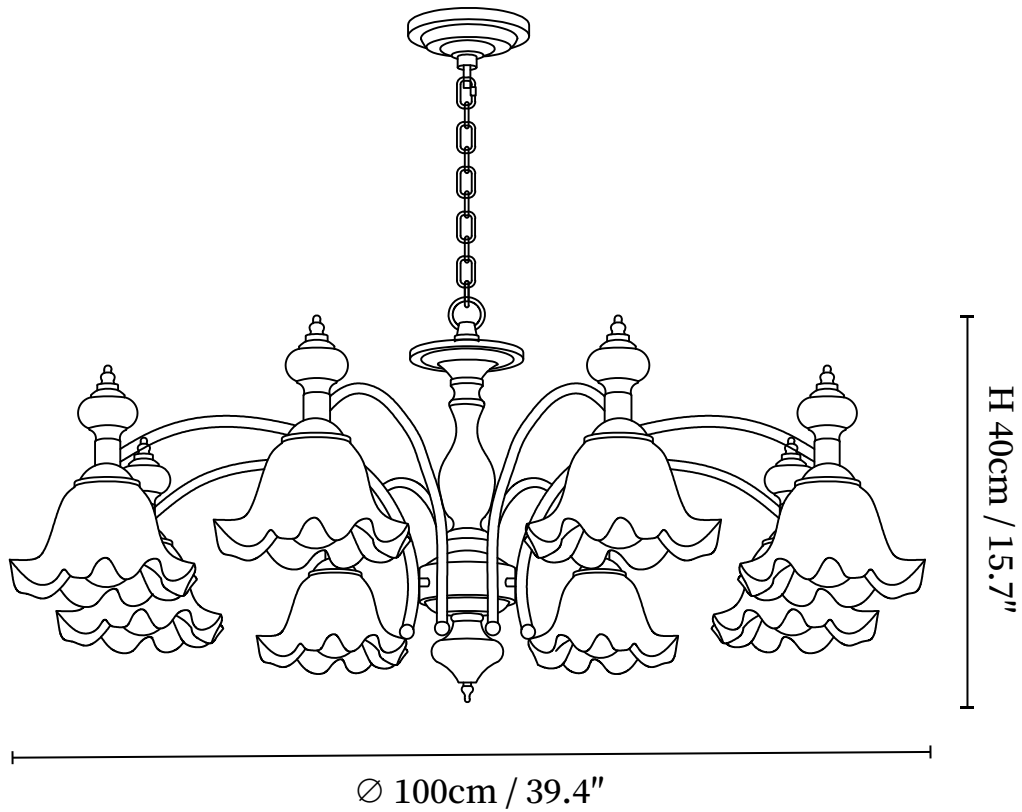

SPECIFICATION SHEET

SPECIFICATION DETAILS

*For custom options, consult factory for details

Fixture Dimensions	$\text{Ø } 25.6'' \times \text{H } 15.7''$
Light source	E26 or E27 (bulb not included)
Wattage	MAX 40W incandescent bulb or LED equivalent.
Voltage	AC 110-240V
Mounting	Hardwired.
Dimming	Compatible with dimmable bulbs (bulb not included)
Control method	Compatible with common wall switches(not included)
Finishes	Walnut Color, Gold.
Shade Details	White.
Material	Metal, Wood, Glass.
Hanging Length	Chain lengths range between 11.8", the length can be specified according to needs

SPECIFICATION SHEET

SPECIFICATION DETAILS

*For custom options, consult factory for details

Fixture Dimensions	Ø 33.5" x H 15.7"
Light source	E26 or E27 (bulb not included)
Wattage	MAX 40W incandescent bulb or LED equivalent.
Voltage	AC 110-240V
Mounting	Hardwired.
Dimming	Compatible with dimmable bulbs (bulb not included)
Control method	Compatible with common wall switches (not included)
Finishes	Walnut Color, Gold.
Shade Details	White.
Material	Metal, Wood, Glass.
Hanging Length	Chain lengths range between 11.8", the length can be specified according to needs

SPECIFICATION SHEET

SPECIFICATION DETAILS

*For custom options, consult factory for details

Fixture Dimensions	Ø 39.4" x H 15.7"
Light source	E26 or E27 (bulb not included)
Wattage	MAX 40W incandescent bulb or LED equivalent.
Voltage	AC 110-240V
Mounting	Hardwired.
Dimming	Compatible with dimmable bulbs (bulb not included)
Control method	Compatible with common wall switches(not included)
Finishes	Walnut Color, Gold.
Shade Details	White.
Material	Metal, Wood, Glass.
Hanging Length	Chain lengths range between 11.8", the length can be specified according to needs