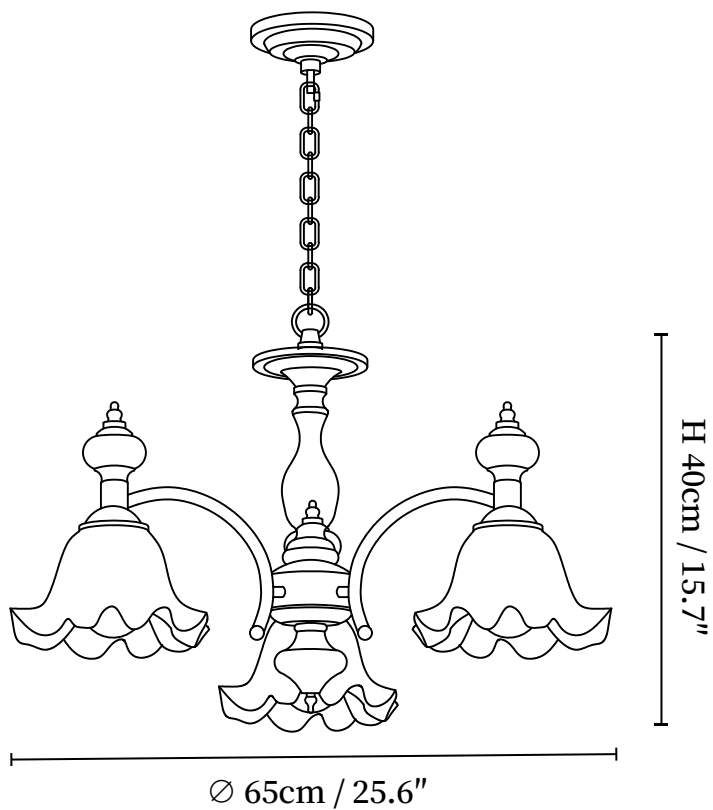

SPECIFICATION SHEET

SPECIFICATION DETAILS

*For custom options, consult factory for details

Fixture Dimensions	$\text{Ø } 25.6'' \times \text{H } 15.7''$
Light source	E26 or E27 (bulb not included)
Wattage	MAX 40W incandescent bulb or LED equivalent.
Voltage	AC 110-240V
Mounting	Hardwired.
Dimming	Compatible with dimmable bulbs (bulb not included)
Control method	Compatible with common wall switches(not included)
Finishes	Walnut Color, Gold.
Shade Details	White.
Material	Metal, Wood, Glass.
Hanging Length	Chain lengths range between 11.8", the length can be specified according to needs

SPECIFICATION SHEET

SPECIFICATION DETAILS

*For custom options, consult factory for details

Fixture Dimensions	Ø 33.5" x H 15.7"
Light source	E26 or E27 (bulb not included)
Wattage	MAX 40W incandescent bulb or LED equivalent.
Voltage	AC 110-240V
Mounting	Hardwired.
Dimming	Compatible with dimmable bulbs (bulb not included)
Control method	Compatible with common wall switches (not included)
Finishes	Walnut Color, Gold.
Shade Details	White.
Material	Metal, Wood, Glass.
Hanging Length	Chain lengths range between 11.8", the length can be specified according to needs

SPECIFICATION SHEET

SPECIFICATION DETAILS

*For custom options, consult factory for details

Fixture Dimensions	Ø 39.4" x H 15.7"
Light source	E26 or E27 (bulb not included)
Wattage	MAX 40W incandescent bulb or LED equivalent.
Voltage	AC 110-240V
Mounting	Hardwired.
Dimming	Compatible with dimmable bulbs (bulb not included)
Control method	Compatible with common wall switches(not included)
Finishes	Walnut Color, Gold.
Shade Details	White.
Material	Metal, Wood, Glass.
Hanging Length	Chain lengths range between 11.8", the length can be specified according to needs