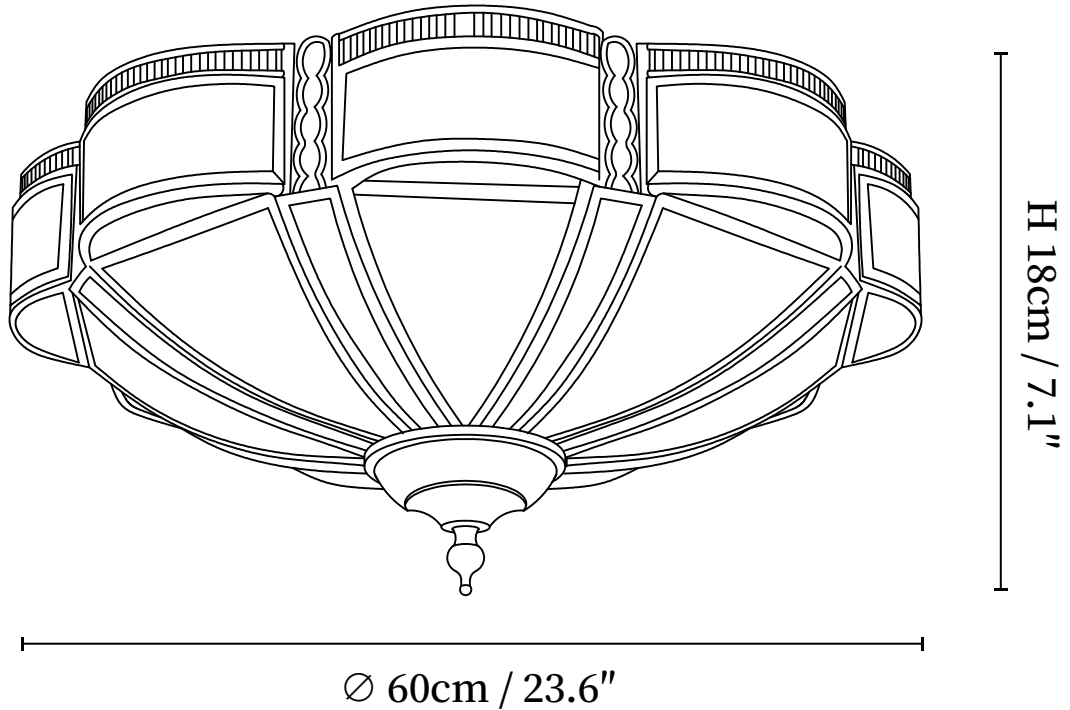

SPECIFICATION SHEET

SPECIFICATION DETAILS

*For custom options, consult factory for details

Fixture Dimensions	D 13.8" x H 6.7"(Model A 3 bulbs) D 17.7" x H 6.7"(Model A 4 bulbs) D 23.6" x H 7.1"(Model A 6 bulbs)
Light source	E26 or E27 (bulb not included)
Wattage	MAX 40W incandescent bulb or LED equivalent.
Voltage	AC 110-240V
Mounting	Hardwired.
Dimming	Please purchase dimmable light bulbs separately.
Control method	Compatible with common wall switches(not included)
Finishes	Brass.
Shade Details	White.
Material	Brass, Glass.

SPECIFICATION SHEET

SPECIFICATION DETAILS

*For custom options, consult factory for details

Fixture Dimensions	D 17.7" x H 6.9" (Model A 4 bulbs) D 23.6" x H 6.9" (Model A 6 bulbs)
Light source	E26 or E27 (bulb not included)
Wattage	MAX 40W incandescent bulb or LED equivalent.
Voltage	AC 110-240V
Mounting	Hardwired.
Dimming	Please purchase dimmable light bulbs separately.
Control method	Compatible with common wall switches (not included)
Finishes	Brass.
Shade Details	White.
Material	Brass, Glass.