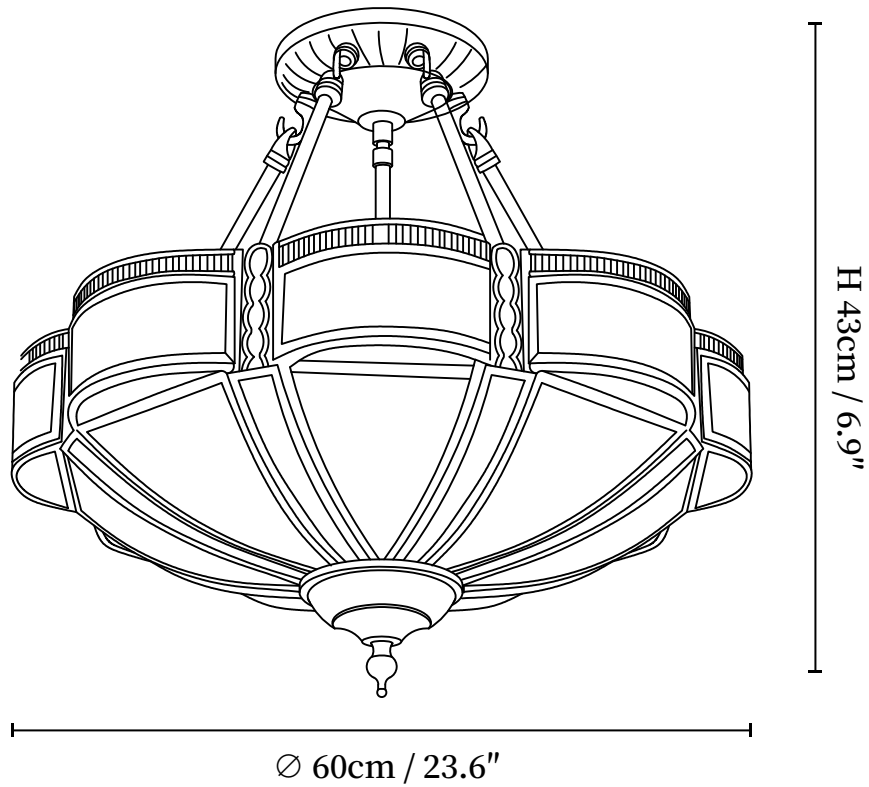

SPECIFICATION SHEET

SPECIFICATION DETAILS

*For custom options, consult factory for details

Fixture Dimensions	D 13.8" x H 6.7"(Model A 3 bulbs) D 17.7" x H 6.7"(Model A 4 bulbs) D 23.6" x H 7.1"(Model A 6 bulbs)
Light source	E26 or E27 (bulb not included)
Wattage	MAX 40W incandescent bulb or LED equivalent.
Voltage	AC 110-240V
Mounting	Hardwired.
Dimming	Please purchase dimmable light bulbs separately.
Control method	Compatible with common wall switches(not included)
Finishes	Brass.
Shade Details	White.
Material	Brass, Glass.

SPECIFICATION SHEET

SPECIFICATION DETAILS

*For custom options, consult factory for details

Fixture Dimensions	D 17.7" x H 6.9" (Model A 4 bulbs) D 23.6" x H 6.9" (Model A 6 bulbs)
Light source	E26 or E27 (bulb not included)
Wattage	MAX 40W incandescent bulb or LED equivalent.
Voltage	AC 110-240V
Mounting	Hardwired.
Dimming	Please purchase dimmable light bulbs separately.
Control method	Compatible with common wall switches (not included)
Finishes	Brass.
Shade Details	White.
Material	Brass, Glass.