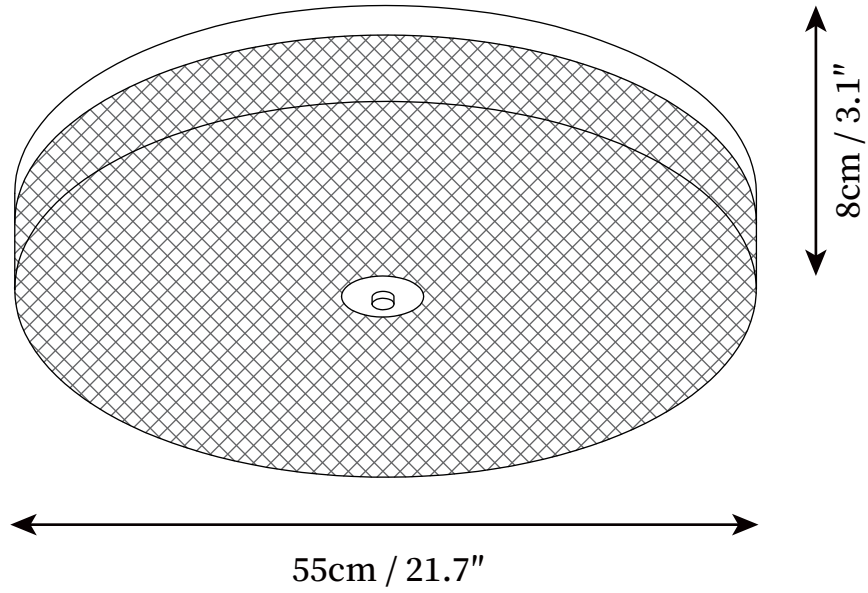

SPECIFICATION SHEET

SPECIFICATION DETAILS

*For custom options, consult factory for details

Fixture Dimensions	D 13.8" x H 3.1" D 17.7" x H 3.1" D 21.7" x H 3.1"
Light source	Integrated LED
Wattage	~5W
Voltage	AC 110-240V
Dimming	Not supported
CRI(Ra)	90+CRI
Mounting	Hardwired.
LED Rated Life	30000 hours
Color Temperature	Warm Light (3000K), Neutral Light (4000K), Cool Light (6000K)
Control method	Compatible with common wall switches (not included)
Finishes	Brass, Black.
Shade Details	Clear.
Material	Brass, Acrylic, Metal.