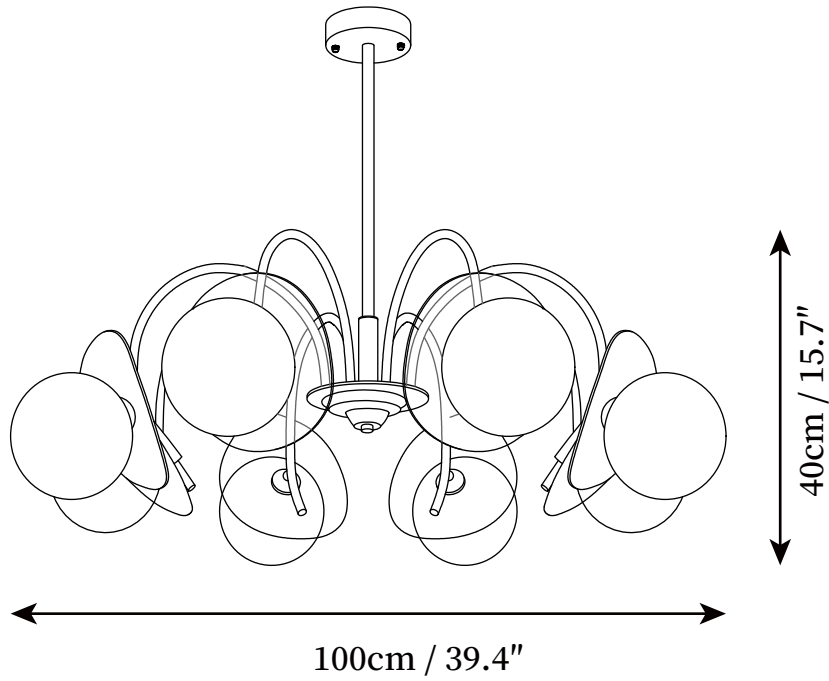

SPECIFICATION SHEET

SPECIFICATION DETAILS

*For custom options, consult factory for details

Fixture Dimensions	D 25.6" x H 13.8" (4 Heads)
Light source	G9 (bulb not included)
Wattage	MAX 5W incandescent bulb or LED equivalent.
Voltage	AC 110-240V
Mounting	Hardwired.
Dimming	Compatible with dimmable bulbs (bulb not included)
Control method	Compatible with common wall switches (not included)
Finishes	Black.
Shade Details	Smoke Grey.
Material	Brass, Glass.
Rod Length	Suspension rod is 11.8", and can be spliced as needed.

SPECIFICATION SHEET

SPECIFICATION DETAILS

*For custom options, consult factory for details

Fixture Dimensions	D 31.5" x H 13.8" (5 Heads)
Light source	G9 (bulb not included)
Wattage	MAX 5W incandescent bulb or LED equivalent.
Voltage	AC 110-240V
Mounting	Hardwired.
Dimming	Compatible with dimmable bulbs (bulb not included)
Control method	Compatible with common wall switches (not included)
Finishes	Black.
Shade Details	Smoke Grey.
Material	Brass, Glass.
Rod Length	Suspension rod is 11.8", and can be spliced as needed.

SPECIFICATION SHEET

SPECIFICATION DETAILS

*For custom options, consult factory for details

Fixture Dimensions	D 39.4" x H 15.7" (8 Heads)
Light source	G9 (bulb not included)
Wattage	MAX 5W incandescent bulb or LED equivalent.
Voltage	AC 110-240V
Mounting	Hardwired.
Dimming	Compatible with dimmable bulbs (bulb not included)
Control method	Compatible with common wall switches (not included)
Finishes	Black.
Shade Details	Smoke Grey.
Material	Brass, Glass.
Rod Length	Suspension rod is 11.8", and can be spliced as needed.