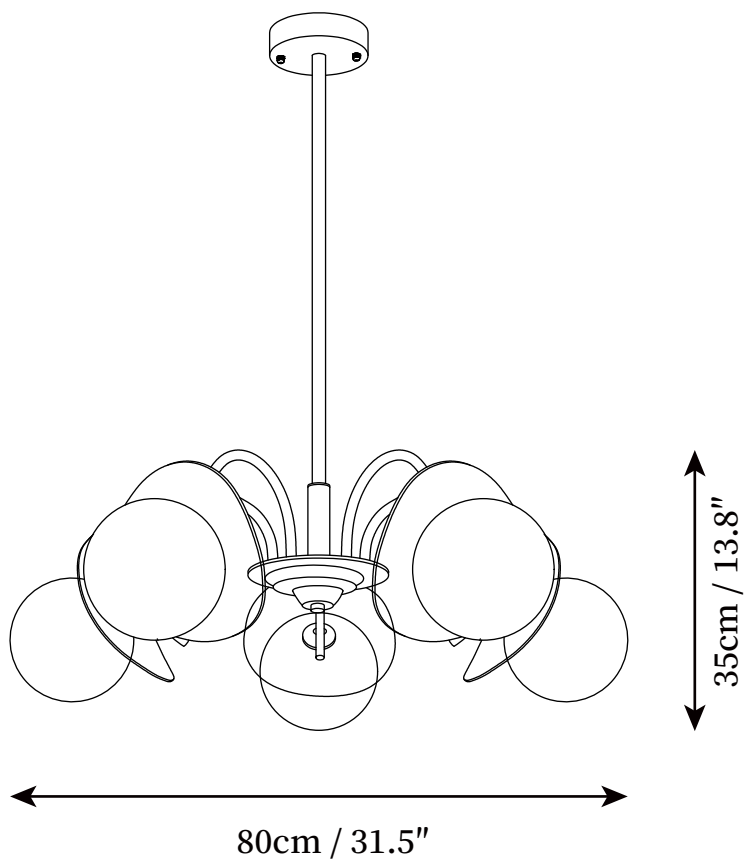

SPECIFICATION SHEET

SPECIFICATION DETAILS

*For custom options, consult factory for details

Fixture Dimensions	D 25.6" x H 13.8" (4 Heads)
Light source	G9 (bulb not included)
Wattage	MAX 5W incandescent bulb or LED equivalent.
Voltage	AC 110-240V
Mounting	Hardwired.
Dimming	Compatible with dimmable bulbs (bulb not included)
Control method	Compatible with common wall switches (not included)
Finishes	Black.
Shade Details	Smoke Grey.
Material	Brass, Glass.
Rod Length	Suspension rod is 11.8", and can be spliced as needed.

SPECIFICATION SHEET

SPECIFICATION DETAILS

*For custom options, consult factory for details

Fixture Dimensions	D 31.5" x H 13.8" (5 Heads)
Light source	G9 (bulb not included)
Wattage	MAX 5W incandescent bulb or LED equivalent.
Voltage	AC 110-240V
Mounting	Hardwired.
Dimming	Compatible with dimmable bulbs (bulb not included)
Control method	Compatible with common wall switches (not included)
Finishes	Black.
Shade Details	Smoke Grey.
Material	Brass, Glass.
Rod Length	Suspension rod is 11.8", and can be spliced as needed.

SPECIFICATION SHEET

SPECIFICATION DETAILS

*For custom options, consult factory for details

Fixture Dimensions	D 39.4" x H 15.7" (8 Heads)
Light source	G9 (bulb not included)
Wattage	MAX 5W incandescent bulb or LED equivalent.
Voltage	AC 110-240V
Mounting	Hardwired.
Dimming	Compatible with dimmable bulbs (bulb not included)
Control method	Compatible with common wall switches (not included)
Finishes	Black.
Shade Details	Smoke Grey.
Material	Brass, Glass.
Rod Length	Suspension rod is 11.8", and can be spliced as needed.