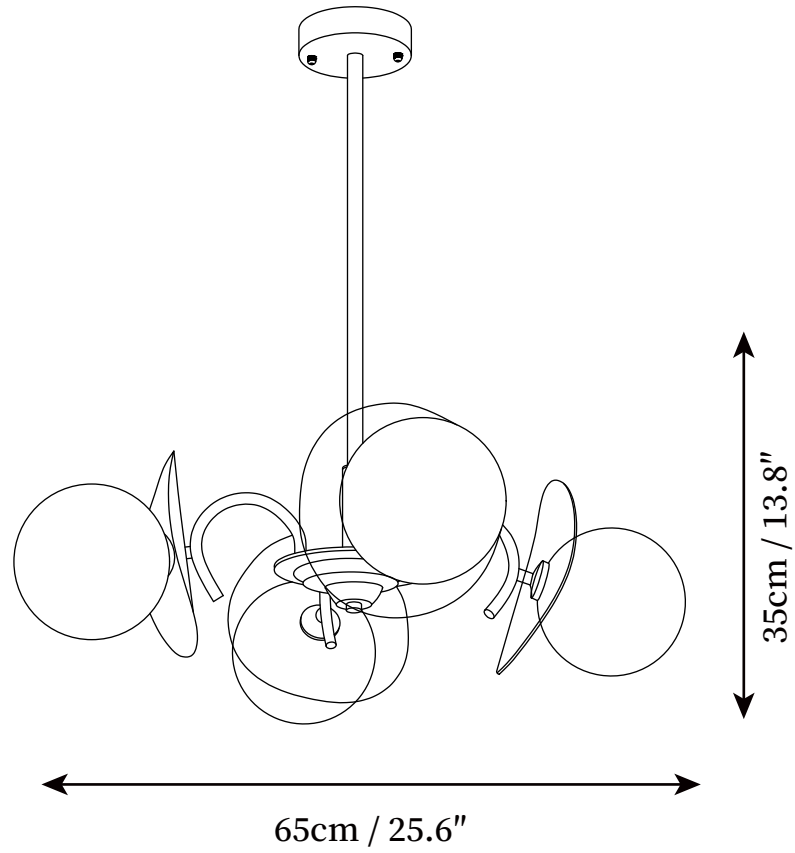

SPECIFICATION SHEET

SPECIFICATION DETAILS

*For custom options, consult factory for details

Fixture Dimensions	D 25.6" x H 13.8" (4 Heads)
Light source	G9 (bulb not included)
Wattage	MAX 5W incandescent bulb or LED equivalent.
Voltage	AC 110-240V
Mounting	Hardwired.
Dimming	Compatible with dimmable bulbs (bulb not included)
Control method	Compatible with common wall switches (not included)
Finishes	Black.
Shade Details	Smoke Grey.
Material	Brass, Glass.
Rod Length	Suspension rod is 11.8", and can be spliced as needed.

SPECIFICATION SHEET

SPECIFICATION DETAILS

*For custom options, consult factory for details

Fixture Dimensions	D 31.5" x H 13.8" (5 Heads)
Light source	G9 (bulb not included)
Wattage	MAX 5W incandescent bulb or LED equivalent.
Voltage	AC 110-240V
Mounting	Hardwired.
Dimming	Compatible with dimmable bulbs (bulb not included)
Control method	Compatible with common wall switches (not included)
Finishes	Black.
Shade Details	Smoke Grey.
Material	Brass, Glass.
Rod Length	Suspension rod is 11.8", and can be spliced as needed.

SPECIFICATION SHEET

SPECIFICATION DETAILS

*For custom options, consult factory for details

Fixture Dimensions	D 39.4" x H 15.7" (8 Heads)
Light source	G9 (bulb not included)
Wattage	MAX 5W incandescent bulb or LED equivalent.
Voltage	AC 110-240V
Mounting	Hardwired.
Dimming	Compatible with dimmable bulbs (bulb not included)
Control method	Compatible with common wall switches (not included)
Finishes	Black.
Shade Details	Smoke Grey.
Material	Brass, Glass.
Rod Length	Suspension rod is 11.8", and can be spliced as needed.