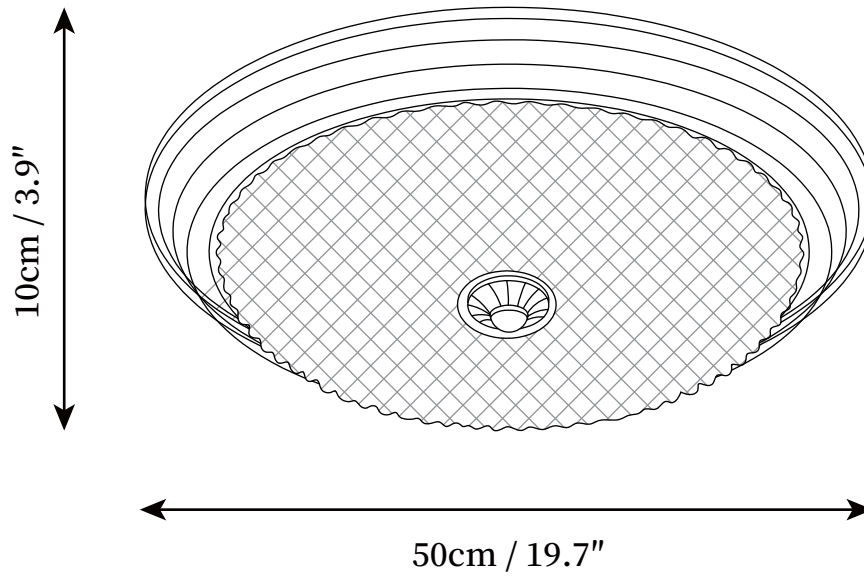

SPECIFICATION SHEET

SPECIFICATION DETAILS

*For custom options, consult factory for details

Fixture Dimensions	D 13" x H 3.9" D 15.7" x H 3.9" D 19.7" x H 3.9"
Light source	Integrated LED
Wattage	~5W
Voltage	AC 110-240V
Dimming	Not supported
CRI(Ra)	90+CRI
Mounting	Hardwired.
LED Rated Life	30000 hours
Color Temperature	Warm Light (3000K), Neutral Light (4000K), Cool Light (6000K)
Control method	Compatible with common wall switches (not included)
Finishes	Walnut wood, Gold.
Shade Details	Opaque glass.
Material	Metal, Glass.