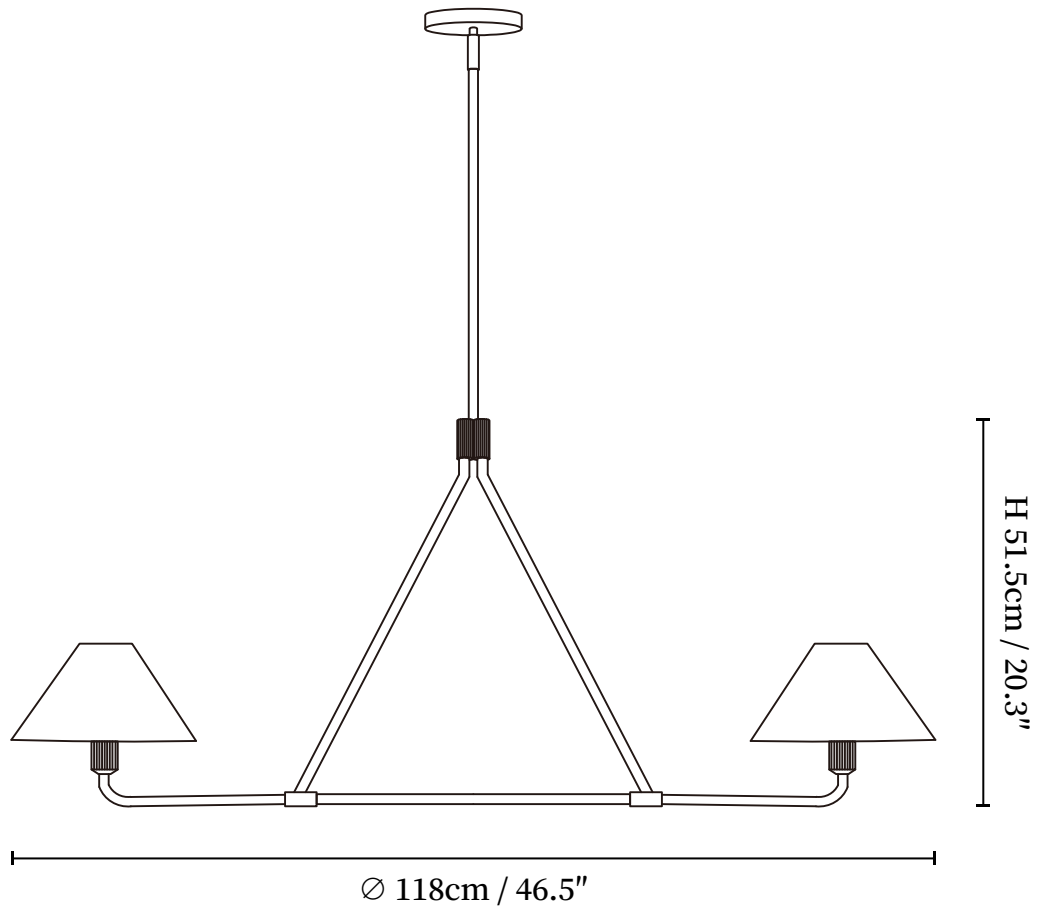

## SPECIFICATION DETAILS

\*For custom options, consult factory for details

<b>Fixture Dimensions</b>	D 27.6" x H 18.9" (2 heads)
<b>Light source</b>	E14 (bulb not included)
<b>Wattage</b>	MAX 15W incandescent bulb or LED equivalent.
<b>Voltage</b>	AC 110-240V
<b>Mounting</b>	Hardwired.
<b>Dimming</b>	Compatible with dimmable bulbs (bulb not included)
<b>Control method</b>	Compatible with common wall switches (not included)
<b>Finishes</b>	Black, Brass.
<b>Shade Details</b>	White.
<b>Material</b>	Metal, Brass, Fabric.
<b>Rod Length</b>	Suspension rod is 11.8"+11.8"+15.7", and can be spliced as needed.

## SPECIFICATION DETAILS

\*For custom options, consult factory for details

<b>Fixture Dimensions</b>	D 46.5" x H 20.3" (2 heads)
<b>Light source</b>	E14 (bulb not included)
<b>Wattage</b>	MAX 15W incandescent bulb or LED equivalent.
<b>Voltage</b>	AC 110-240V
<b>Mounting</b>	Hardwired.
<b>Dimming</b>	Compatible with dimmable bulbs (bulb not included)
<b>Control method</b>	Compatible with common wall switches(not included)
<b>Finishes</b>	Black, Brass.
<b>Shade Details</b>	White.
<b>Material</b>	Metal, Brass, Fabric.
<b>Rod Length</b>	Suspension rod is 11.8"+11.8"+15.7", and can be spliced as needed.

## SPECIFICATION DETAILS

\*For custom options, consult factory for details

<b>Fixture Dimensions</b>	D 46.5" x H 27" (4 heads)
<b>Light source</b>	E14 (bulb not included)
<b>Wattage</b>	MAX 15W incandescent bulb or LED equivalent.
<b>Voltage</b>	AC 110-240V
<b>Mounting</b>	Hardwired.
<b>Dimming</b>	Compatible with dimmable bulbs (bulb not included)
<b>Control method</b>	Compatible with common wall switches(not included)
<b>Finishes</b>	Black, Brass.
<b>Shade Details</b>	White.
<b>Material</b>	Metal, Brass, Fabric.
<b>Rod Length</b>	Suspension rod is 11.8"+11.8"+15.7", and can be spliced as needed.