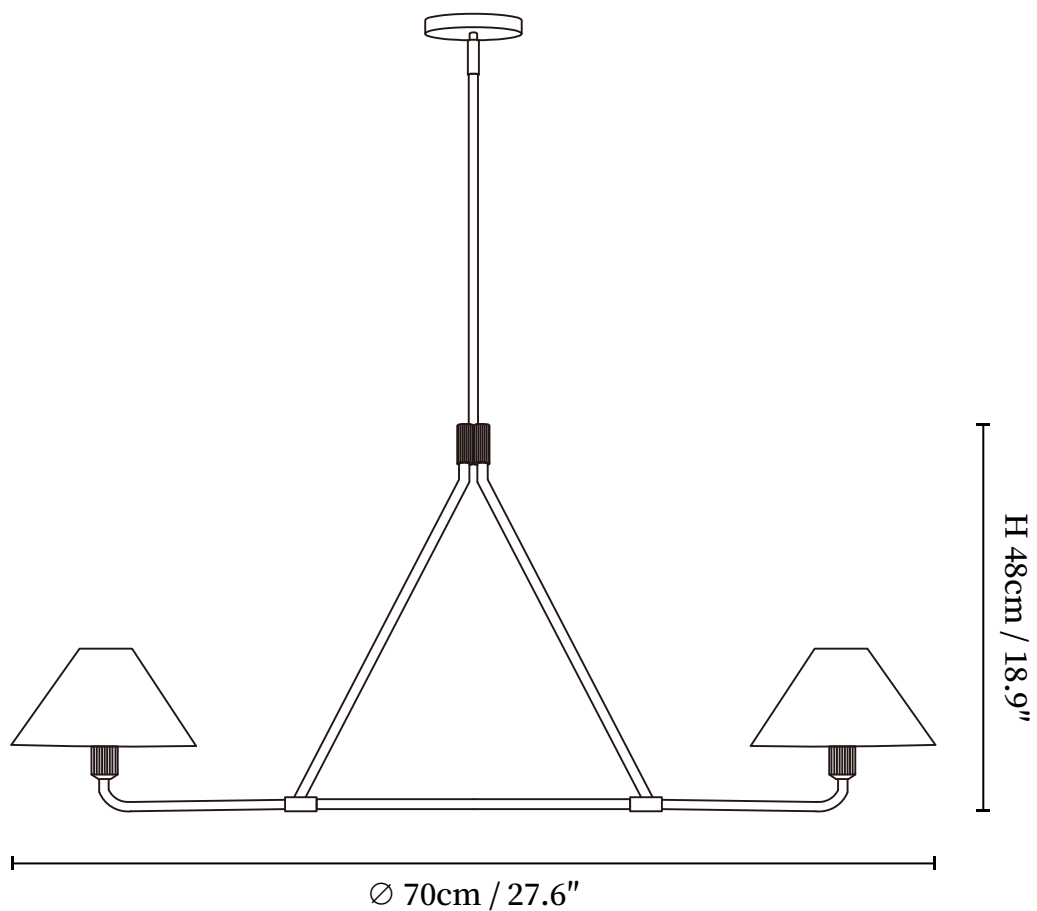

## SPECIFICATION DETAILS

\*For custom options, consult factory for details

<b>Fixture Dimensions</b>	D 27.6" x H 18.9" (2 heads)
<b>Light source</b>	E14 (bulb not included)
<b>Wattage</b>	MAX 15W incandescent bulb or LED equivalent.
<b>Voltage</b>	AC 110-240V
<b>Mounting</b>	Hardwired.
<b>Dimming</b>	Compatible with dimmable bulbs (bulb not included)
<b>Control method</b>	Compatible with common wall switches (not included)
<b>Finishes</b>	Black, Brass.
<b>Shade Details</b>	White.
<b>Material</b>	Metal, Brass, Fabric.
<b>Rod Length</b>	Suspension rod is 11.8"+11.8"+15.7", and can be spliced as needed.

## SPECIFICATION DETAILS

\*For custom options, consult factory for details

<b>Fixture Dimensions</b>	D 46.5" x H 20.3" (2 heads)
<b>Light source</b>	E14 (bulb not included)
<b>Wattage</b>	MAX 15W incandescent bulb or LED equivalent.
<b>Voltage</b>	AC 110-240V
<b>Mounting</b>	Hardwired.
<b>Dimming</b>	Compatible with dimmable bulbs (bulb not included)
<b>Control method</b>	Compatible with common wall switches(not included)
<b>Finishes</b>	Black, Brass.
<b>Shade Details</b>	White.
<b>Material</b>	Metal, Brass, Fabric.
<b>Rod Length</b>	Suspension rod is 11.8"+11.8"+15.7", and can be spliced as needed.

## SPECIFICATION DETAILS

\*For custom options, consult factory for details

<b>Fixture Dimensions</b>	D 46.5" x H 27" (4 heads)
<b>Light source</b>	E14 (bulb not included)
<b>Wattage</b>	MAX 15W incandescent bulb or LED equivalent.
<b>Voltage</b>	AC 110-240V
<b>Mounting</b>	Hardwired.
<b>Dimming</b>	Compatible with dimmable bulbs (bulb not included)
<b>Control method</b>	Compatible with common wall switches(not included)
<b>Finishes</b>	Black, Brass.
<b>Shade Details</b>	White.
<b>Material</b>	Metal, Brass, Fabric.
<b>Rod Length</b>	Suspension rod is 11.8"+11.8"+15.7", and can be spliced as needed.