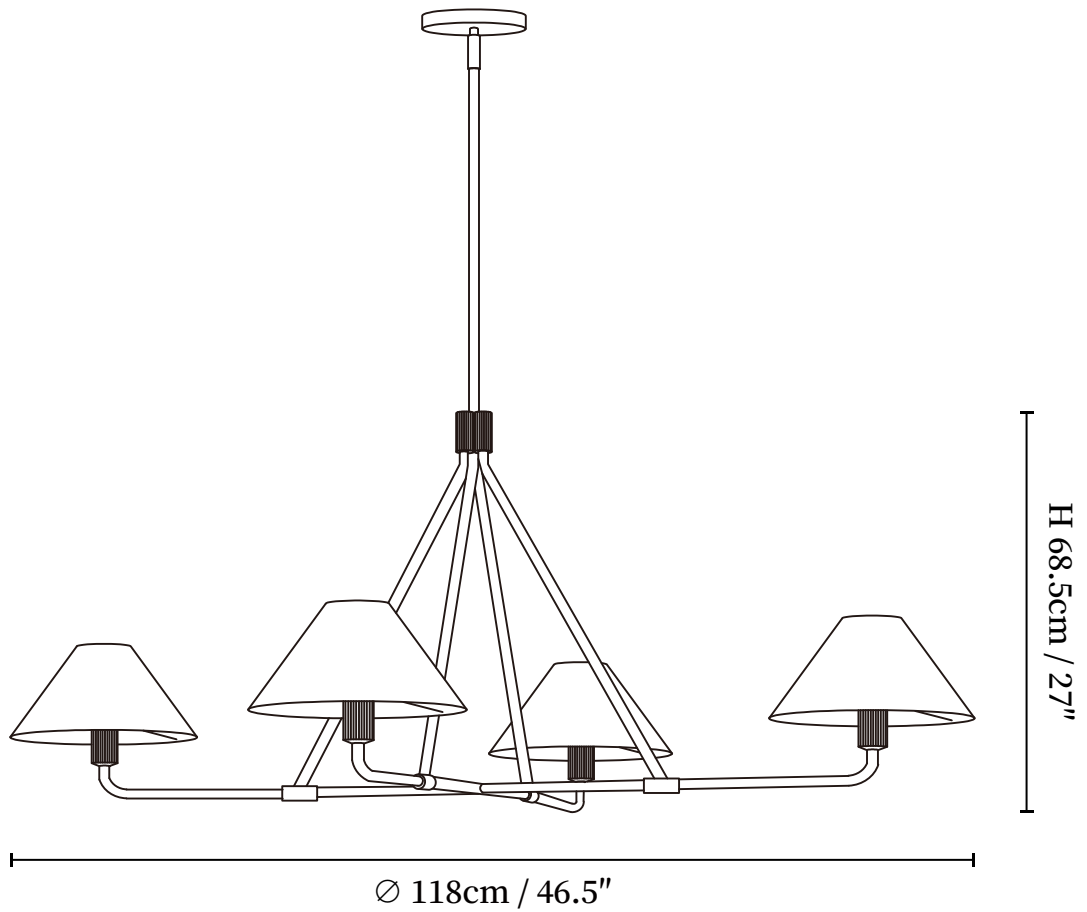

## SPECIFICATION DETAILS

\*For custom options, consult factory for details

<b>Fixture Dimensions</b>	D 27.6" x H 18.9" (2 heads)
<b>Light source</b>	E14 (bulb not included)
<b>Wattage</b>	MAX 15W incandescent bulb or LED equivalent.
<b>Voltage</b>	AC 110-240V
<b>Mounting</b>	Hardwired.
<b>Dimming</b>	Compatible with dimmable bulbs (bulb not included)
<b>Control method</b>	Compatible with common wall switches (not included)
<b>Finishes</b>	Black, Brass.
<b>Shade Details</b>	White.
<b>Material</b>	Metal, Brass, Fabric.
<b>Rod Length</b>	Suspension rod is 11.8"+11.8"+15.7", and can be spliced as needed.

## SPECIFICATION DETAILS

\*For custom options, consult factory for details

<b>Fixture Dimensions</b>	D 46.5" x H 20.3" (2 heads)
<b>Light source</b>	E14 (bulb not included)
<b>Wattage</b>	MAX 15W incandescent bulb or LED equivalent.
<b>Voltage</b>	AC 110-240V
<b>Mounting</b>	Hardwired.
<b>Dimming</b>	Compatible with dimmable bulbs (bulb not included)
<b>Control method</b>	Compatible with common wall switches(not included)
<b>Finishes</b>	Black, Brass.
<b>Shade Details</b>	White.
<b>Material</b>	Metal, Brass, Fabric.
<b>Rod Length</b>	Suspension rod is 11.8"+11.8"+15.7", and can be spliced as needed.

## SPECIFICATION DETAILS

\*For custom options, consult factory for details

<b>Fixture Dimensions</b>	D 46.5" x H 27" (4 heads)
<b>Light source</b>	E14 (bulb not included)
<b>Wattage</b>	MAX 15W incandescent bulb or LED equivalent.
<b>Voltage</b>	AC 110-240V
<b>Mounting</b>	Hardwired.
<b>Dimming</b>	Compatible with dimmable bulbs (bulb not included)
<b>Control method</b>	Compatible with common wall switches(not included)
<b>Finishes</b>	Black, Brass.
<b>Shade Details</b>	White.
<b>Material</b>	Metal, Brass, Fabric.
<b>Rod Length</b>	Suspension rod is 11.8"+11.8"+15.7", and can be spliced as needed.