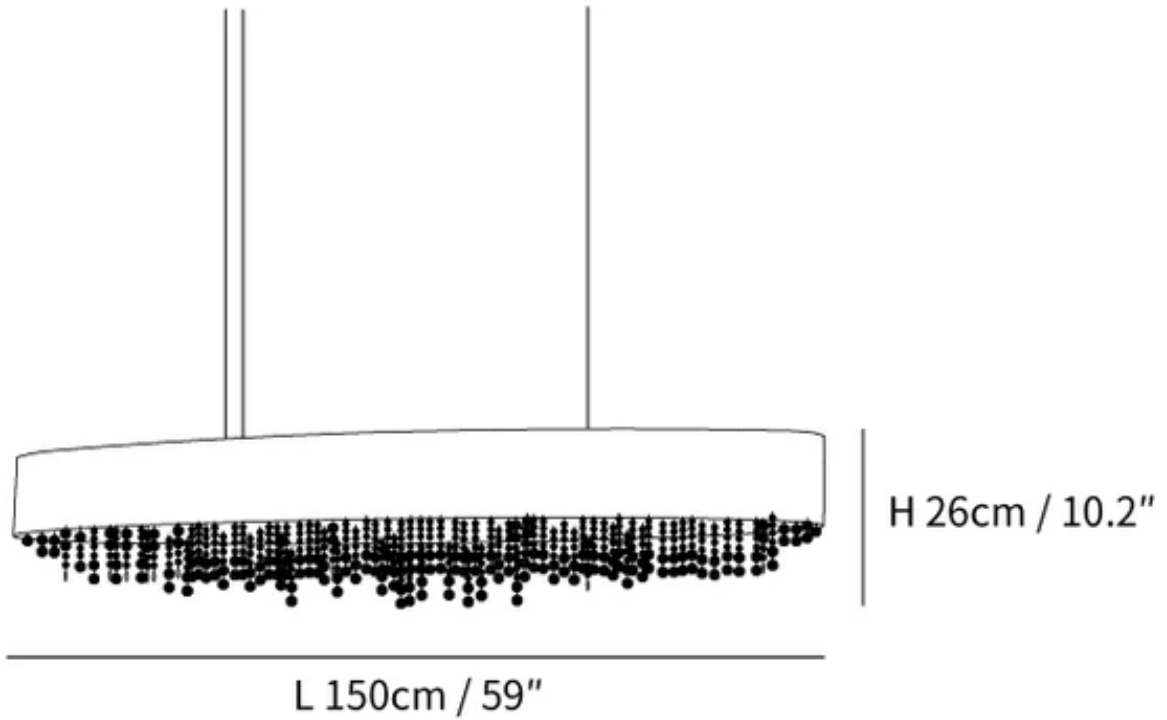

SPECIFICATION SHEET

SPECIFICATION DETAILS

*For custom options, consult factory for details

Fixture Dimmensions	L 39.4" x W 5.1" x H 10.2" L 59" x W 5.1" x H 10.2" L 47.2" x W 5.1" x H 10.2"
Light source	Integrated LED
Wattage	~ 5W
Voltage	AC 110-240V
Dimming	Not supported
CRI(Ra)	90+ CRI
Mounting	Hardwired.
LED Rated Life	30000 hours
Color Temperature	Warm Light (3000K), Neutral Light (4000K), Cool Light (6000K)
Control method	Compatible with common wall switches(not included)
Finishes	Black, Gold, Rose gold.
Shadow Details	Clear crystal.
Material	Metal, Crystal.
Wire Length	The standard length of the cord is 39.4" (100 cm), the length is adjustable.