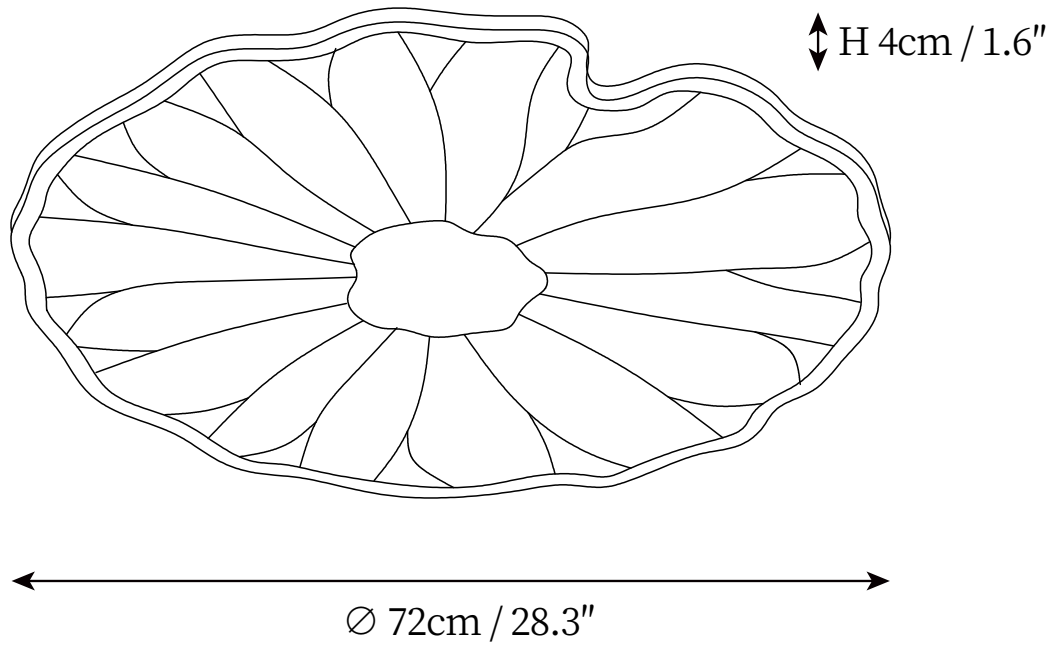

SPECIFICATION SHEET

SPECIFICATION DETAILS

*For custom options, consult factory for details

Fixture Dimensions	D 11.8" x H 1.6", D 15.7" x H 1.6", D 20.5" x H 1.6", D 28.3" x H 1.6"
Light source	Integrated LED
Wattage	~10W
Voltage	AC 110-240V
Dimming	Not supported
CRI(Ra)	90+CRI
Mounting	Hardwired.
LED Rated Life	30000 hours
Color Temperature	Warm Light (3000K), Neutral Light (4000K), Cool Light (6000K)
Control method	Compatible with common wall switches(not included)
Finishes	Hydrographic Walnut Wood Grain Finish, Hydrographic Nature Wood Grain Finish.
Shade Details	White.
Material	Metal, Acrylic.

SPECIFICATION SHEET

SPECIFICATION DETAILS

*For custom options, consult factory for details

Fixture Dimmensions	L 39.4" x W 23.6" x H 2.4", L 53.1" x W 33.5" x H 2.4"
Light source	Integrated LED
Wattage	~24W
Voltage	AC 110-240V
Dimming	Not supported
CRI(Ra)	90+CRI
Mounting	Hardwired.
LED Rated Life	30000 hours
Color Temperature	Warm Light (3000K), Neutral Light (4000K), Cool Light (6000K)
Control method	Compatible with common wall switches (not included)
Finishes	Hydrographic Walnut Wood Grain Finish, Hydrographic Nature Wood Grain Finish.
Shade Details	White.
Material	Metal, Acrylic.