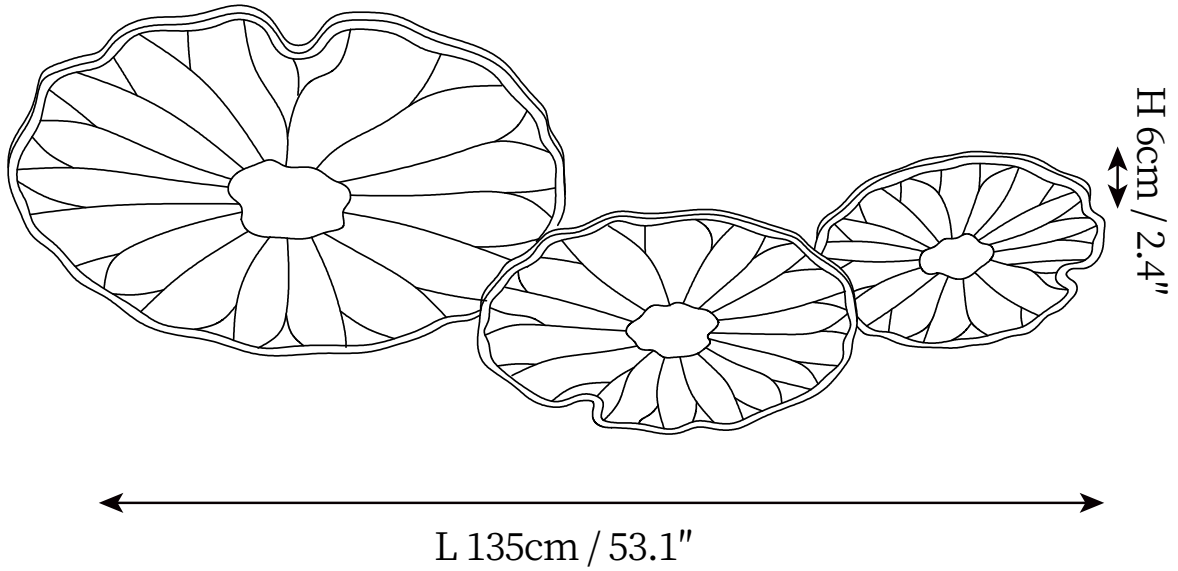

SPECIFICATION SHEET

SPECIFICATION DETAILS

*For custom options, consult factory for details

Fixture Dimensions	D 11.8" x H 1.6", D 15.7" x H 1.6", D 20.5" x H 1.6", D 28.3" x H 1.6"
Light source	Integrated LED
Wattage	~10W
Voltage	AC 110-240V
Dimming	Not supported
CRI(Ra)	90+CRI
Mounting	Hardwired.
LED Rated Life	30000 hours
Color Temperature	Warm Light (3000K), Neutral Light (4000K), Cool Light (6000K)
Control method	Compatible with common wall switches(not included)
Finishes	Hydrographic Walnut Wood Grain Finish, Hydrographic Nature Wood Grain Finish.
Shade Details	White.
Material	Metal, Acrylic.

SPECIFICATION SHEET

SPECIFICATION DETAILS

*For custom options, consult factory for details

Fixture Dimmensions	L 39.4" x W 23.6" x H 2.4", L 53.1" x W 33.5" x H 2.4"
Light source	Integrated LED
Wattage	~24W
Voltage	AC 110-240V
Dimming	Not supported
CRI(Ra)	90+CRI
Mounting	Hardwired.
LED Rated Life	30000 hours
Color Temperature	Warm Light (3000K), Neutral Light (4000K), Cool Light (6000K)
Control method	Compatible with common wall switches (not included)
Finishes	Hydrographic Walnut Wood Grain Finish, Hydrographic Nature Wood Grain Finish.
Shade Details	White.
Material	Metal, Acrylic.